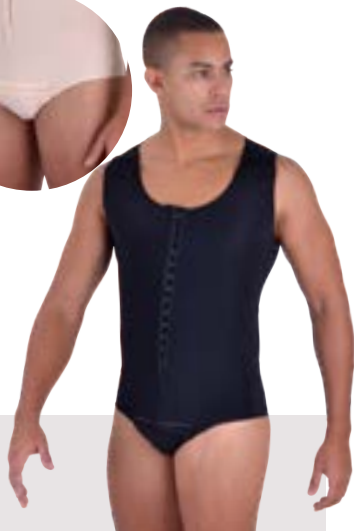

MALE COMPRESSION GARMENTS