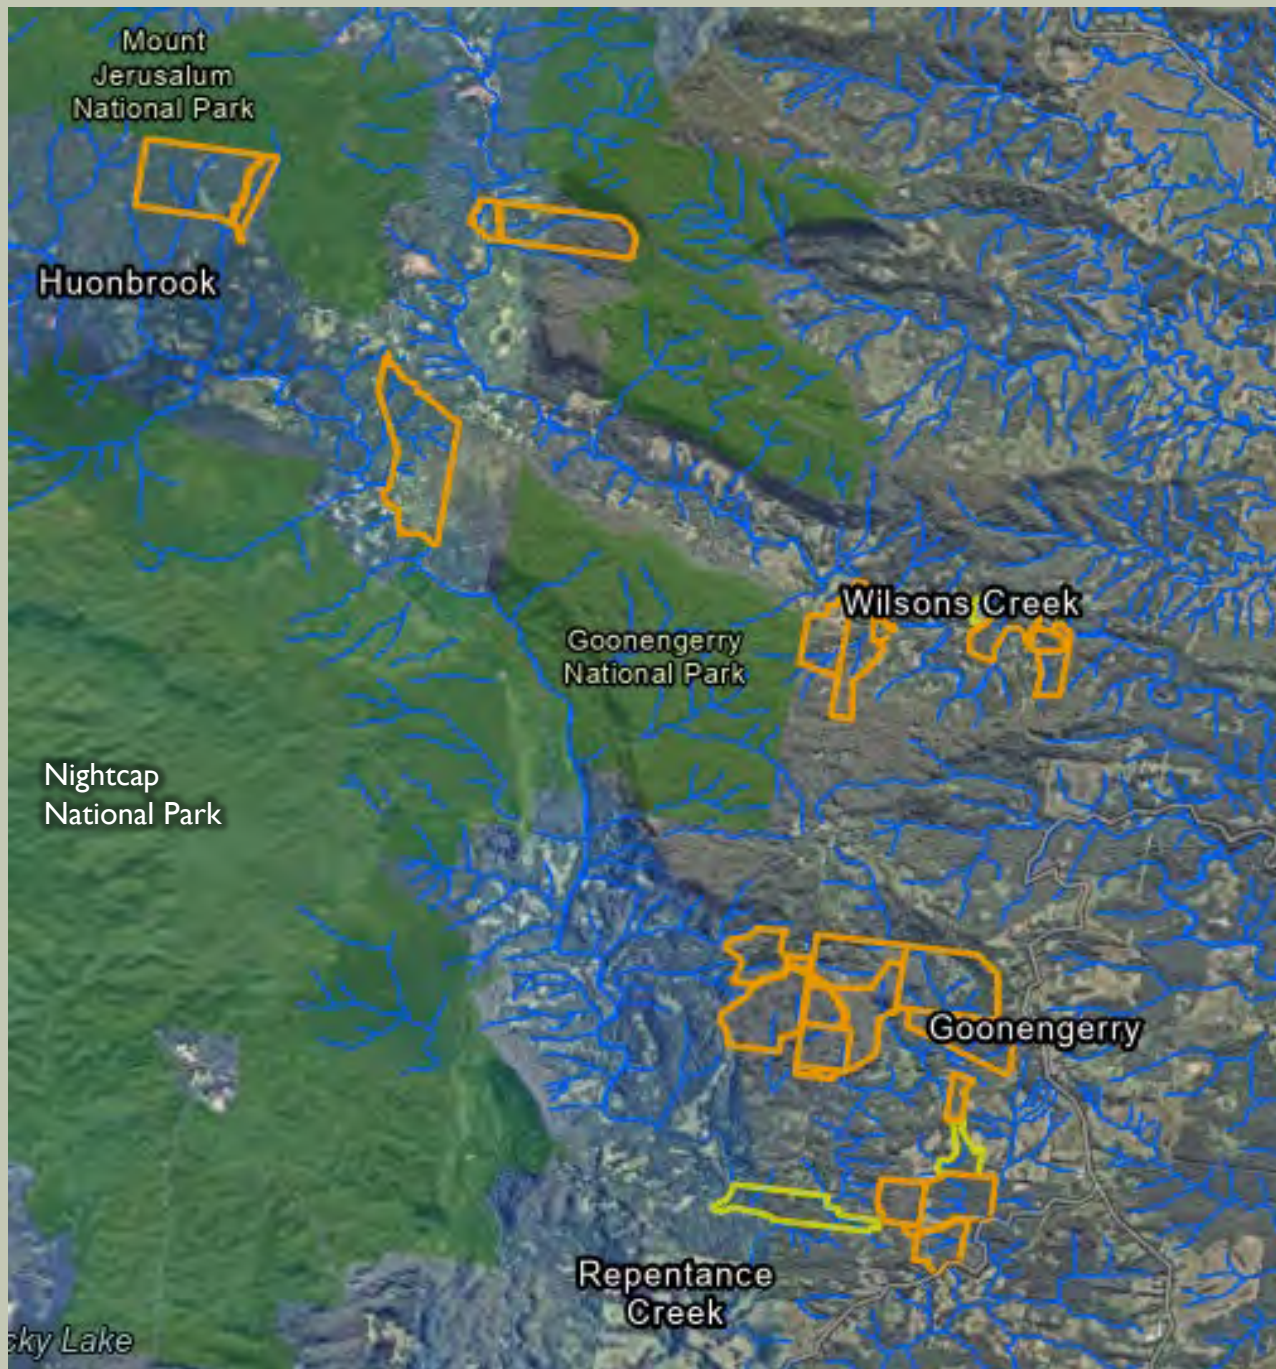

Goonengerry Landcare Group

**Restoration,
Education &
Community Building**

Bush Connect 2016 - 2020

- Multi-year project
- The beginning of linkages between valleys and between National Parks

ET R&R 2018 – 2021 : extend to Federal

ET R&R 2019 – 2022 : more in Goonengerry

ET R&R 2020 – 2025 : extend to Upper Coopers Creek

ET R&R 2022 – 2026 : more in Goonengerry