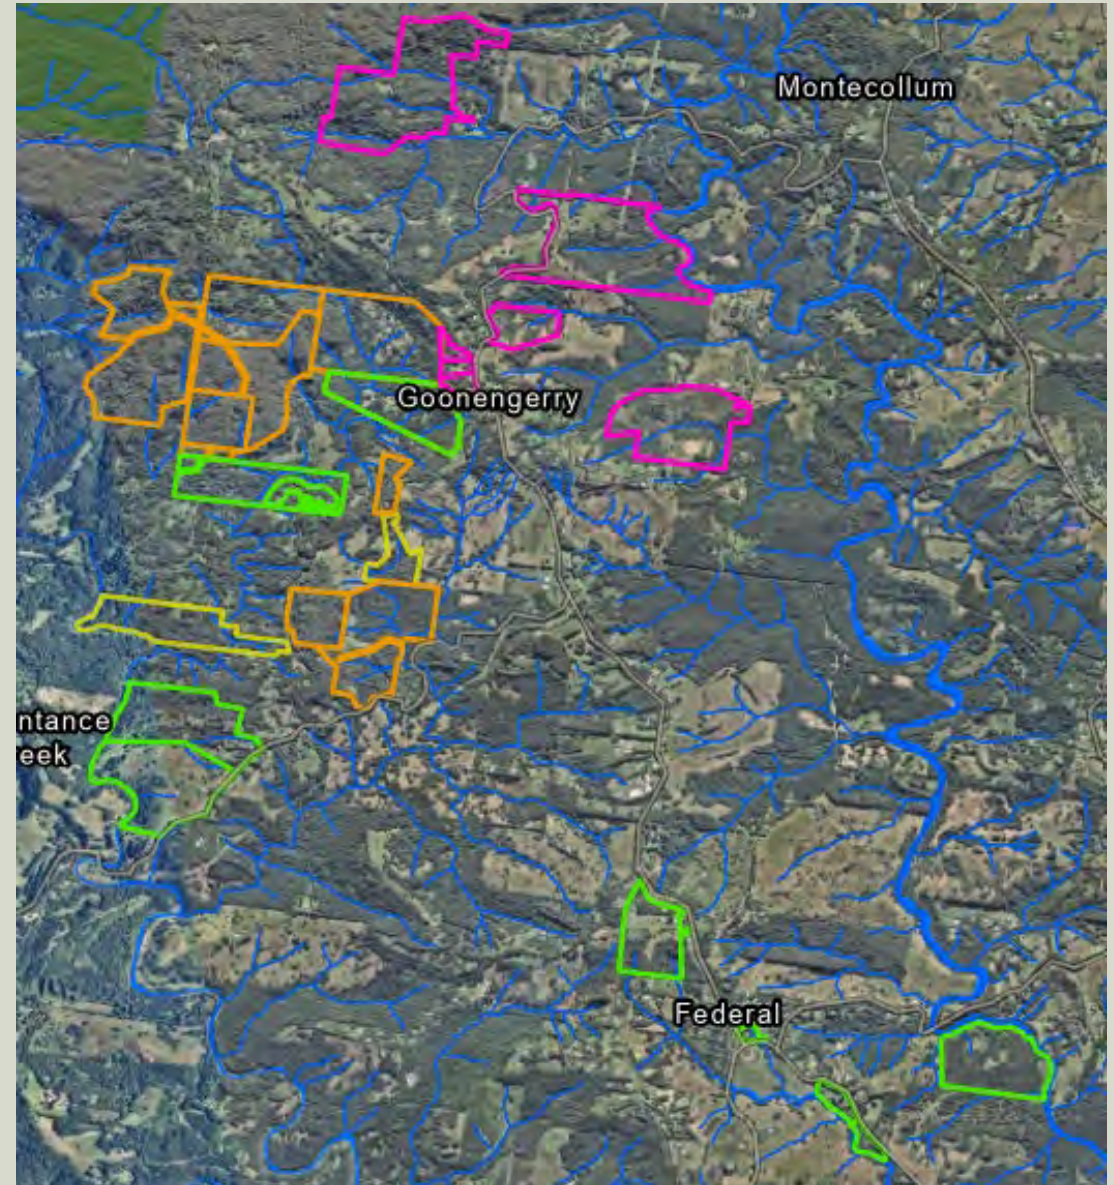

Goonengerry Landcare Group

**Restoration,
Education &
Community Building**

Bush Connect 2016 - 2020

- Multi-year project
- The beginning of linkages between valleys and between National Parks

ET R&R 2018 – 2021 : extend to Federal

ET R&R 2019 – 2022 : more in Goonengerry

ET R&R 2020 – 2025 : extend to Upper Coopers Creek

ET R&R 2022 – 2026 : more in Goonengerry