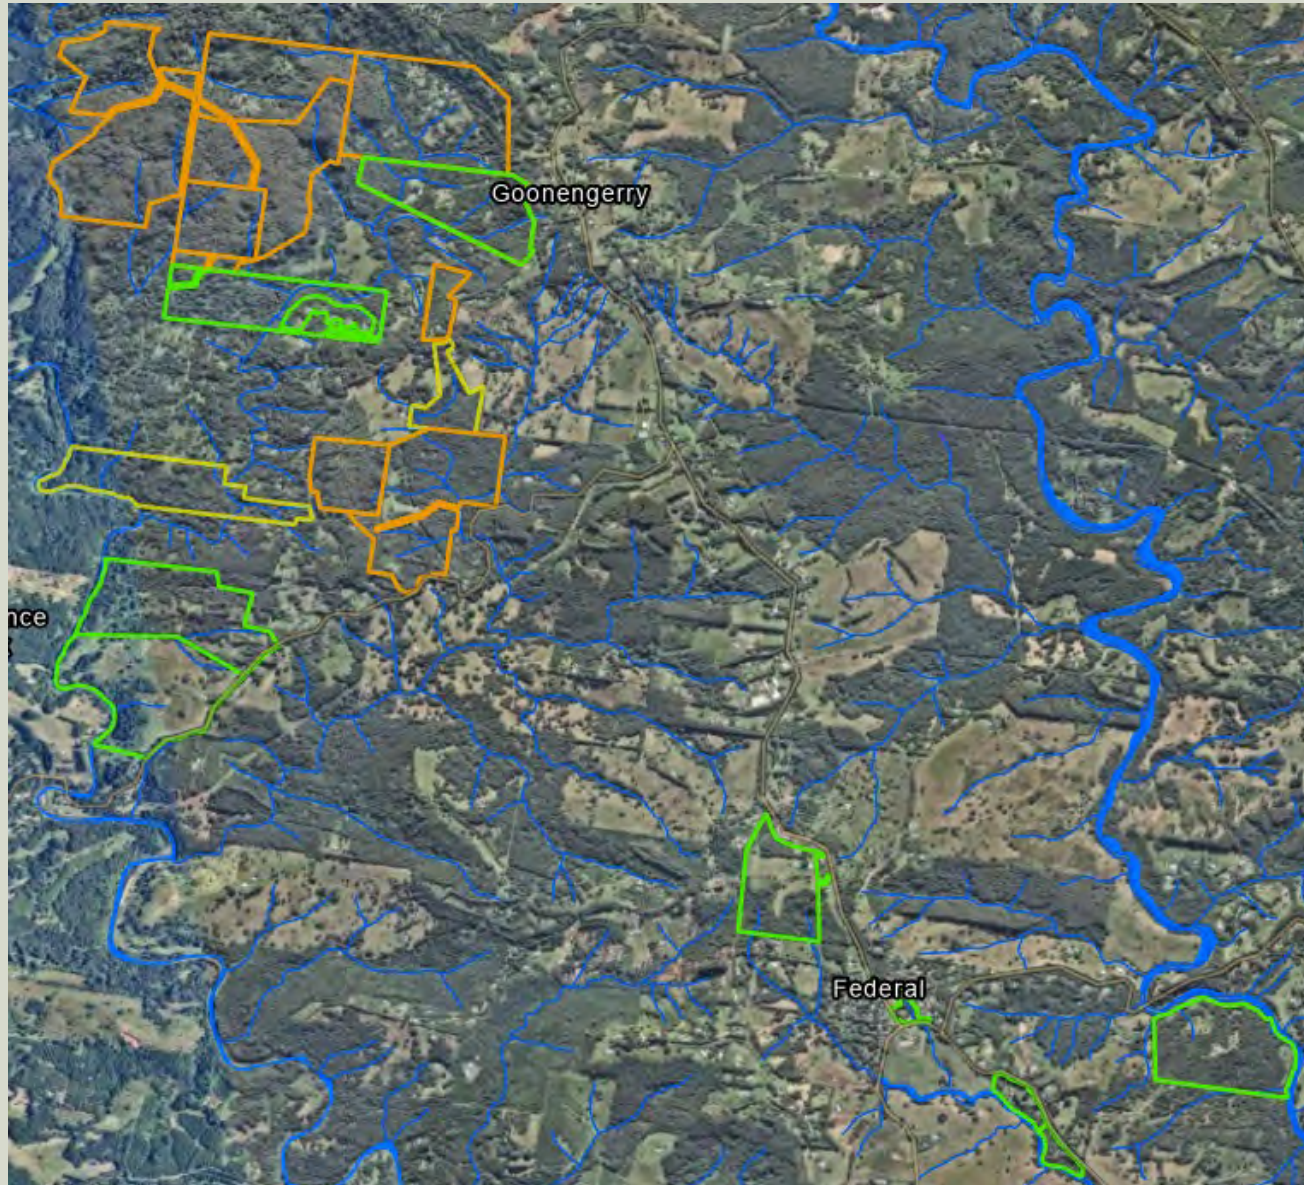

Goonengerry Landcare Group

**Restoration,
Education &
Community Building**

Bush Connect 2016 - 2020

- Multi-year project
- The beginning of linkages between valleys and between National Parks

ET R&R 2018 – 2021 : extend to Federal

ET R&R 2019 – 2022 : more in Goonengerry

ET R&R 2020 – 2025 : extend to Upper Coopers Creek

ET R&R 2022 – 2026 : more in Goonengerry