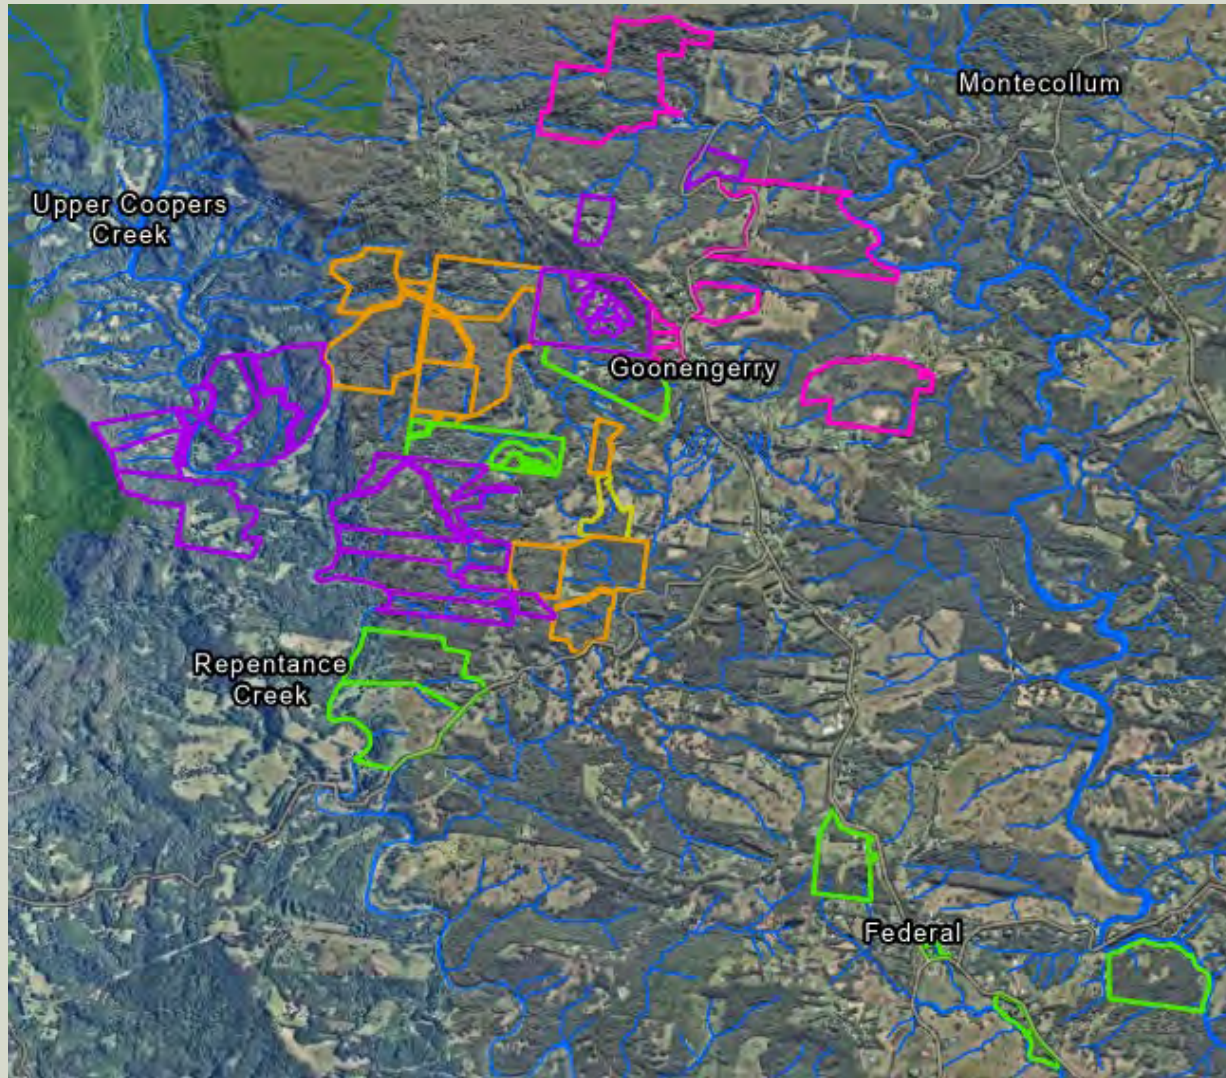

Goonengerry Landcare Group

**Restoration,
Education &
Community Building**

Bush Connect 2016 - 2020

- Multi-year project
- The beginning of linkages between valleys and between National Parks

ET R&R 2018 – 2021 : extend to Federal

ET R&R 2019 – 2022 : more in Goonengerry

ET R&R 2020 – 2025 : extend to Upper Coopers Creek

ET R&R 2022 – 2026 : more in Goonengerry