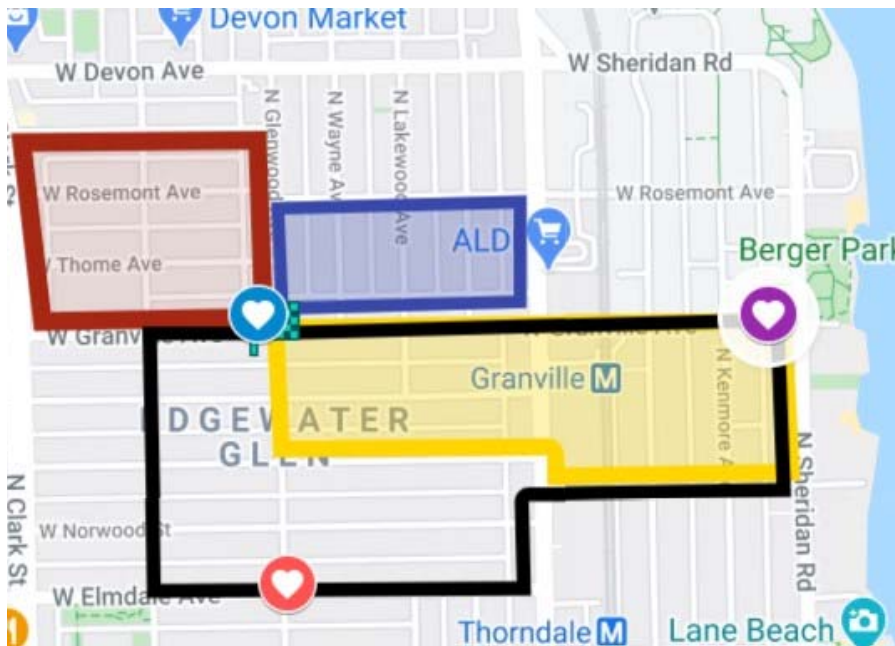

# Official Route of Father Mike's Marathon for Heart to Heart on Sunday, October 11

Fr. Mike Bradley will run 26.2 miles through the streets of Edgewater for Heart to Heart on Sunday, October 11! Beginning at 6:00 am, he will start his endeavor at Glenwood and Granville.

There will be four different legs of his run, with the Church corner (Granville and Glenwood) being the center of it. He will run the route four times to complete the 26.2 miles.

## Leg one (red)

- Starting point the church corner of Granville and Glenwood
- West to Clark
- North on Clark to Highland
- East on Highland to Glenwood
- South on Glenwood
- Back to church

## Leg 2 (yellow)

- East on Granville to Sheridan Road
- South on Sheridan Road to Glenlake
- West on Glenlake to Glenwood
- North on Glenwood to Granville
- Back to church