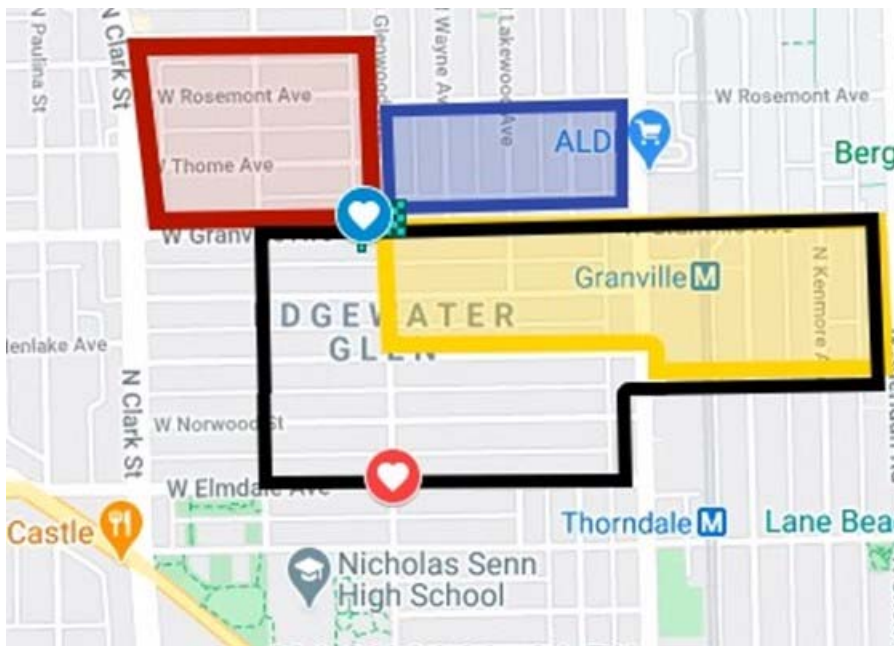

# Official Route of Father Mike's Marathon for Heart to Heart on Sunday, October 11

Fr. Mike Bradley will run 26.2 miles through the streets of Edgewater for Heart to Heart on Sunday, October 11! Beginning at 6:00 am, he will start his endeavor at Glenwood and Granville.

There will be four different legs of his run, with the Church corner (Granville and Glenwood) being the center of it. He will run the route four times to complete the 26.2 miles.

## Leg one (red)

- Starting point the church corner of Granville and Glenwood
- West to Clark
- North on Clark to Highland
- East on Highland to Glenwood
- South on Glenwood
- Back to church

## Leg 2 (yellow)

- East on Granville to Sheridan Road
- South on Sheridan Road to Glenlake
- West on Glenlake to Glenwood
- North on Glenwood to Granville
- Back to church