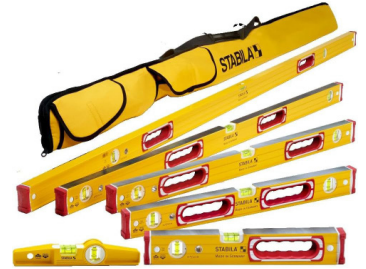

2pc Level Set 48" & 16"

\$30 off 37816

2pc Jambor Set 78" & Extendable

\$60 off 37540

2pc Magnetic Jambor Set 78" & 32"

\$70 off 38532

3pc Pro Set w/ Case 48", 24" & 12" Levels

\$28 off 29840-S

\$20 off 29940-S
MAGNETIC

3pc Magnetic Level Set w/ Case 48", 24" & Torpedo

\$40 off 48380

3pc Mason's Level Set w/ Case 48", 24", & Torpedo

\$40 off 48296

6pc Level Set w/ Case 78", 48", 32", 24", 16" & Torpedo

\$80 off 78296

HAMMERS & NAIL PULLERS

15" Handy Pry Bar

\$1899

Reg \$22.99
HB-15

Straight Claw Hammer Smooth Face

16 oz **\$3999** Reg 45.99
E3-16S

20 oz **\$4599** Reg 51.99
E3-20S