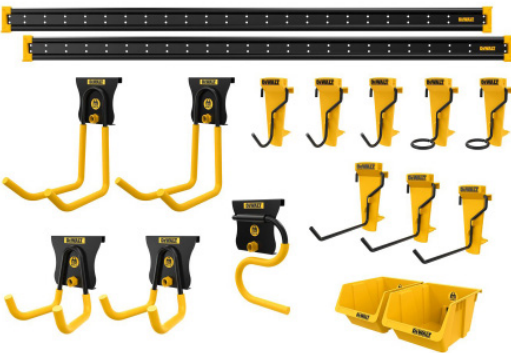

\$28⁹⁹
 Reg \$33.99 DWST82819
Battery Mount Rail

\$17⁹⁹
 Reg \$19.99
 DWST82815
Standard Double Hook

\$21⁹⁹
 Reg \$24.99
 DWST82810
Ladder Hook

\$38⁹⁹
 Reg \$44.99 DWST82812
24" Wire Shelf

\$11⁹⁹
 Reg \$14.99
 DWST82820
Single Battery Mount

\$23⁹⁹
 Reg \$31.99
 DWST82823
Power Tool Holster

\$19⁹⁹
 Reg \$23.99
 DWST82814
Outdoor Power Equipment Hook

\$12⁹⁹
 Reg \$15.99 DWST82813
2pk Plastic Bin

OTHER HOOKS & ACCESSORIES ALSO IN STOCK!

\$30 off
21 pc Starter Kit
 DWST82801