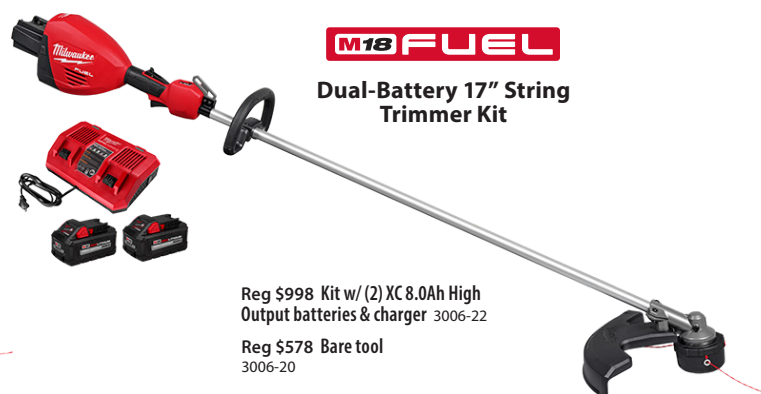

Reg \$298  
49-16-2720

10" Pole Saw

**DEDICATED TRIMMERS FOR ULTIMATE LIGHTER WEIGHT POWER & PERFORMANCE**

**M18 FUEL**

16" String Trimmer Kit

Reg \$728 Kit w/ (1) HD 12.0Ah  
battery & charger 3046-21HD

Reg \$448 Bare tool  
3046-20

**M18 FUEL**

Dual-Battery 17" String  
Trimmer Kit

Reg \$998 Kit w/ (2) XC 8.0Ah High  
Output batteries & charger 3006-22

Reg \$578 Bare tool  
3006-20