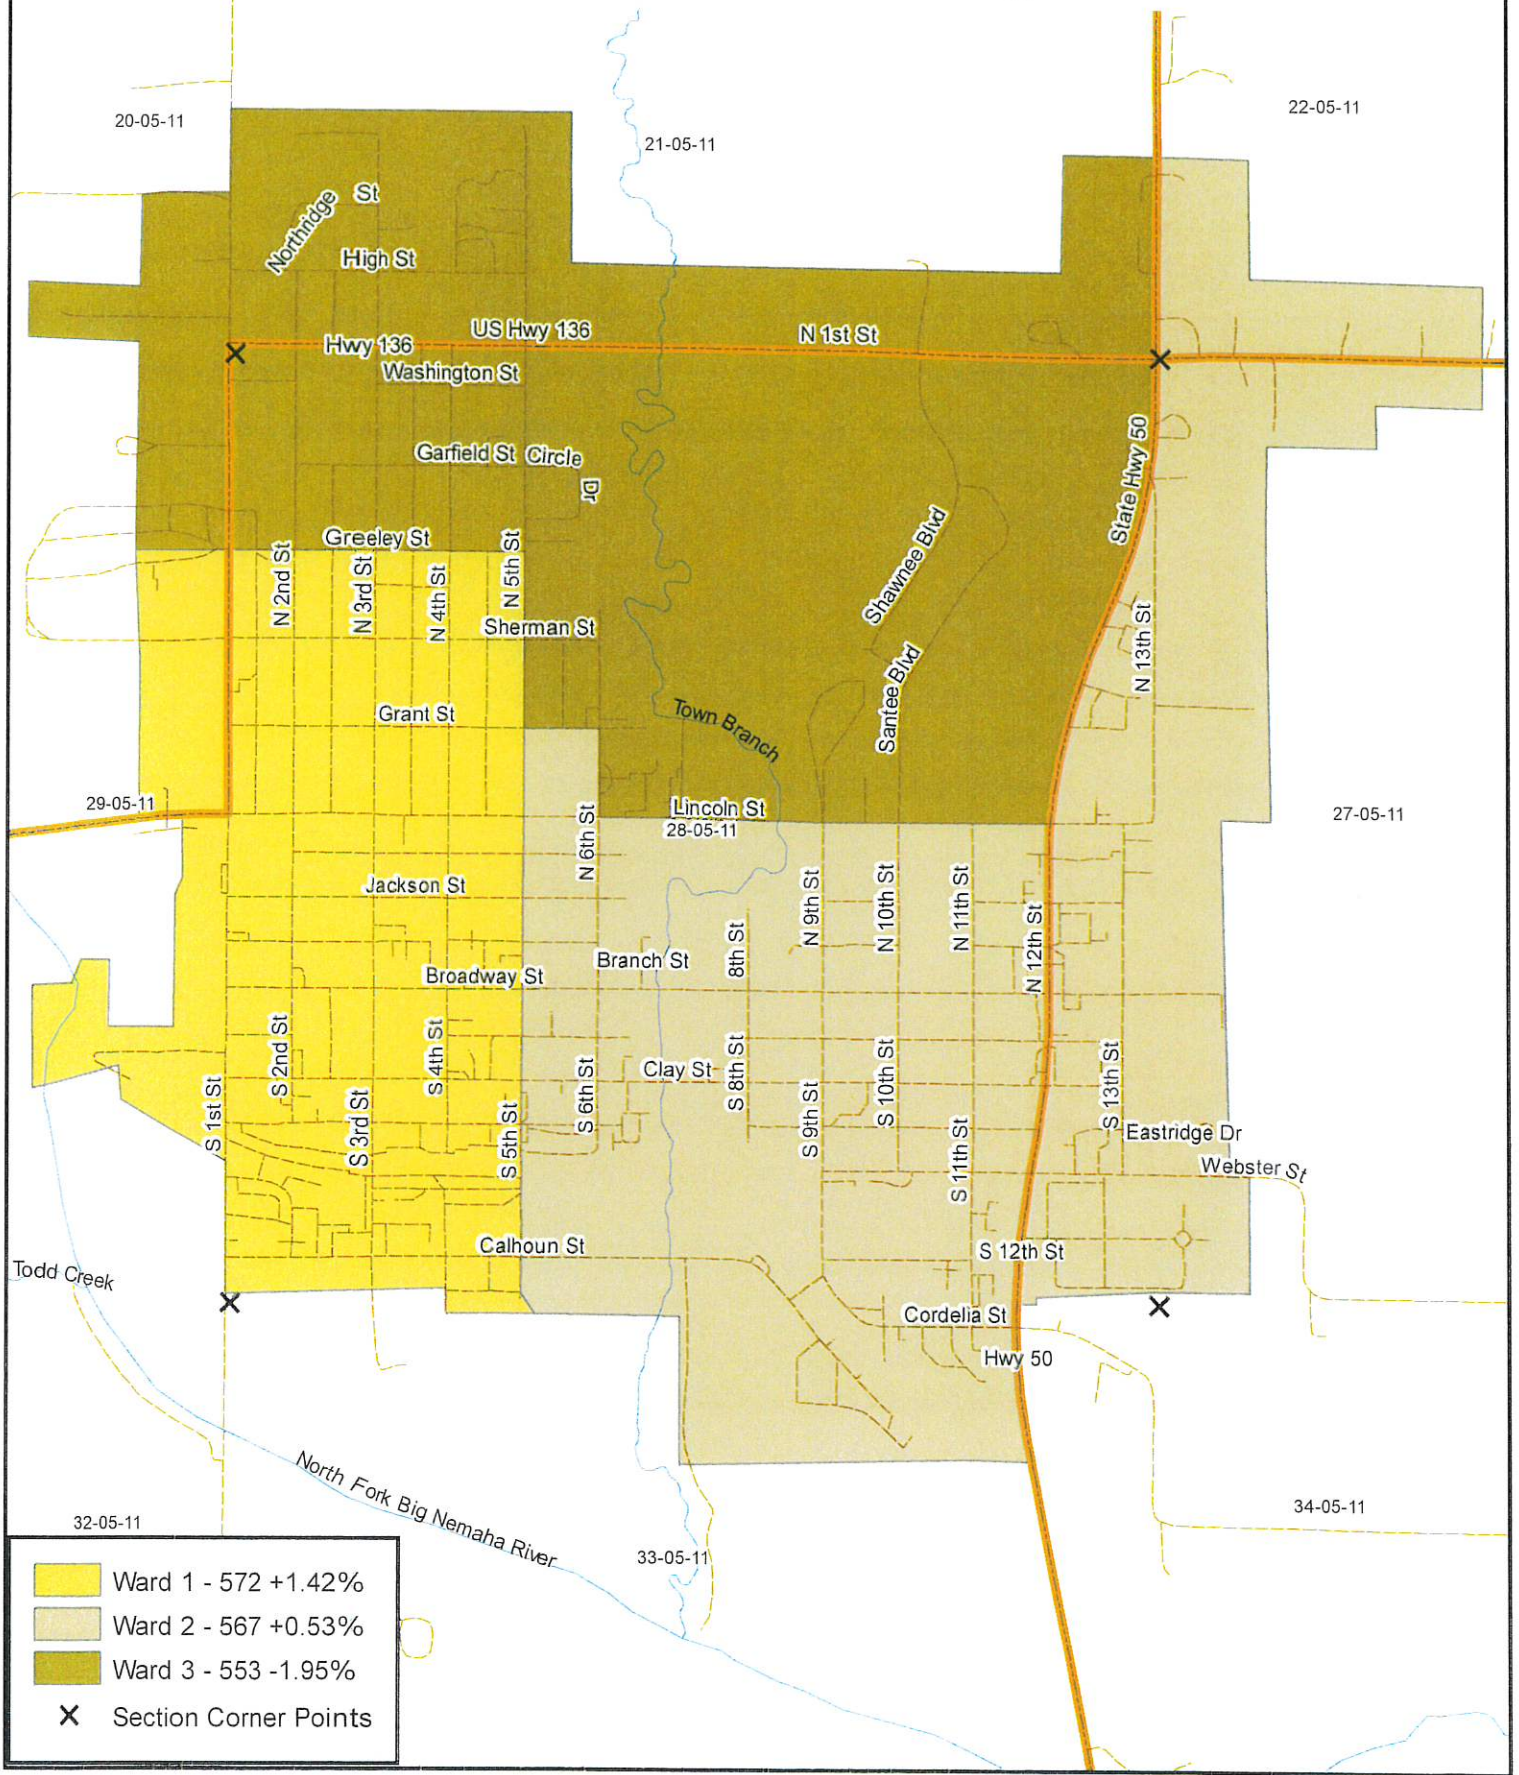

# City of Tecumseh 2021 Voting Wards

	Ward 1 - 572 +1.42%
	Ward 2 - 567 +0.53%
	Ward 3 - 553 -1.95%
	Section Corner Points

# City of Tecumseh 2021 Voting Wards