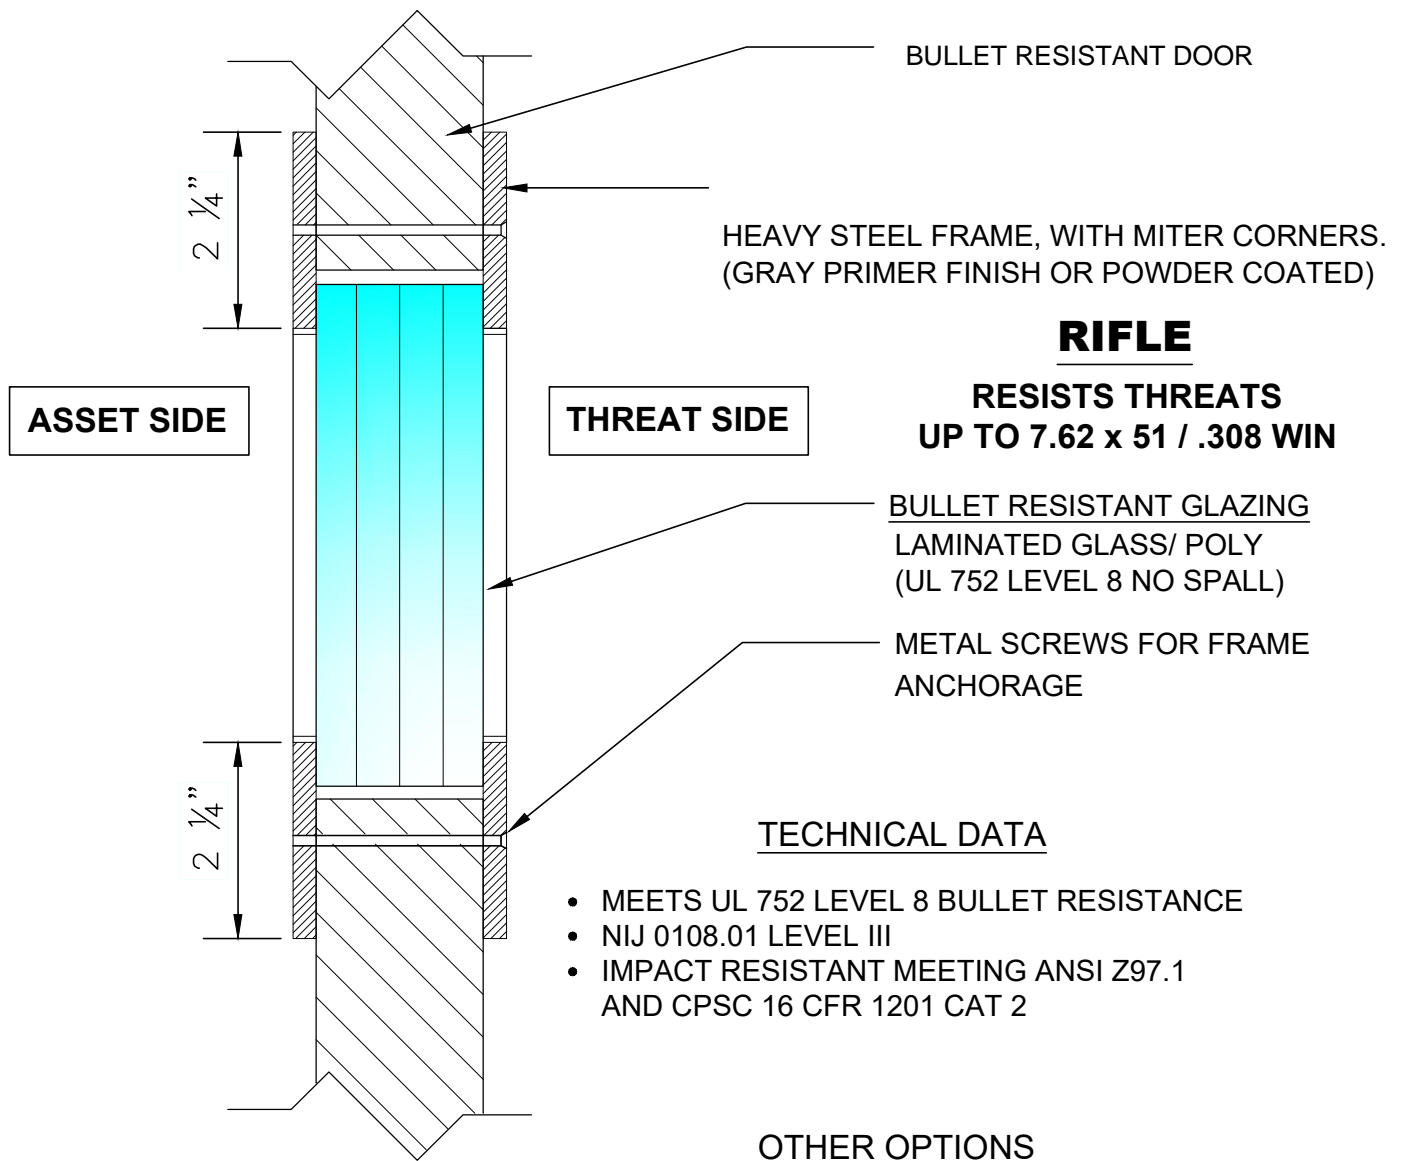

BULLET RESISTANT DOOR LITE KIT UL LEVEL 8

BULLET RESISTANT DOOR

HEAVY STEEL FRAME, WITH MITER CORNERS.
(GRAY PRIMER FINISH OR POWDER COATED)

RIFLE

**RESISTS THREATS
UP TO 7.62 x 51 / .308 WIN**

BULLET RESISTANT GLAZING
LAMINATED GLASS/ POLY
(UL 752 LEVEL 8 NO SPALL)

METAL SCREWS FOR FRAME
ANCHORAGE

TECHNICAL DATA

- MEETS UL 752 LEVEL 8 BULLET RESISTANCE
- NIJ 0108.01 LEVEL III
- IMPACT RESISTANT MEETING ANSI Z97.1 AND CPSC 16 CFR 1201 CAT 2

OTHER OPTIONS

- STAINLESS STEEL
- COLOR POWDER COATED