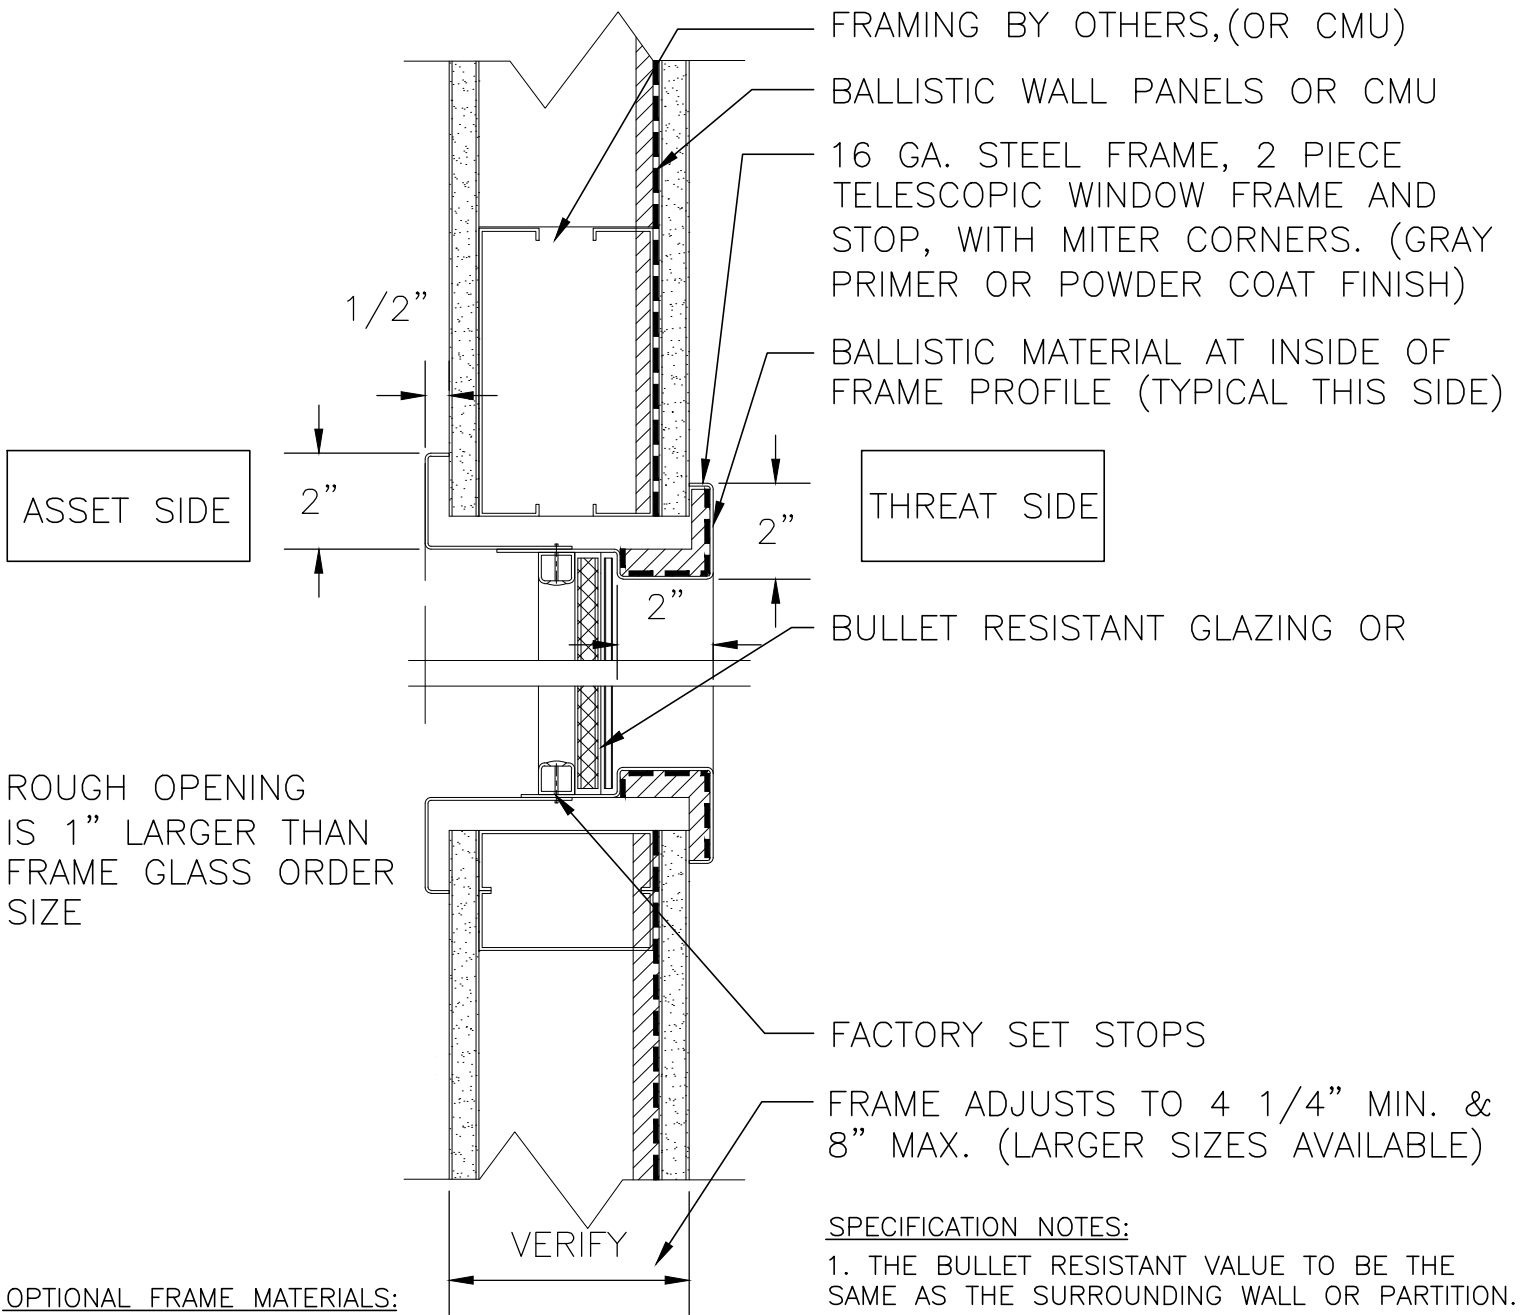

LEVEL 8 BULLET RESISTANT WINDOW FRAME

ROUGH OPENING IS 1" LARGER THAN FRAME GLASS ORDER SIZE

OPTIONAL FRAME MATERIALS:

- 16 GA. 304 STAINLESS STEEL #4 BRUSHED FINISH.

SPECIFICATION NOTES:

1. THE BULLET RESISTANT VALUE TO BE THE SAME AS THE SURROUNDING WALL OR PARTITION.
2. THIS WINDOW DESIGN RESISTS RIFLE THREATS UP TO 7.62 X 51 / .308 WIN

CUSTOMER / INSTALLER MUST VERIFY BALLISTIC PROTECTION LEVEL REQUIREMENT PRIOR TO ORDERING.

LIBERTY SHIELDING