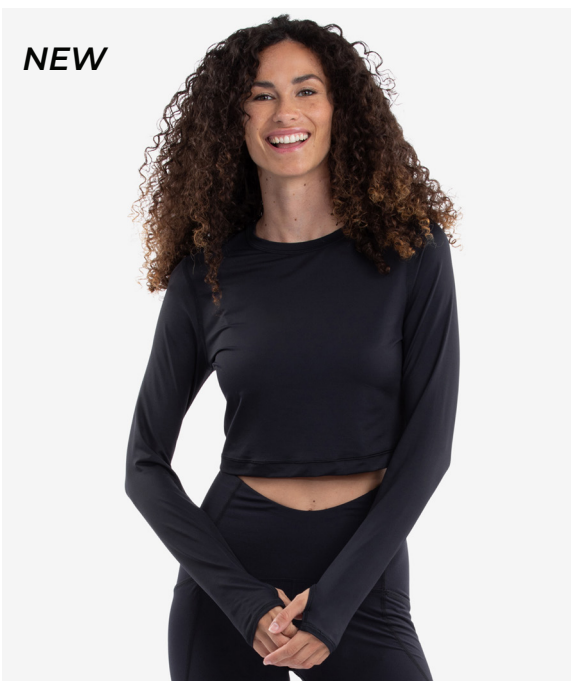

**4001 / Crop Top**

Sizes: XS - XL

Long sleeve crop top  
Elongated sleeves for hand protection

MAP Price: \$62

Core

Fashion

Trending

**4010 / Full Zip Crop Top**

Sizes: XS - XL

Long sleeve crop top  
Elongated sleeves for hand protection

MAP Price: \$76

Core

Fashion

Trending

**NEW**

**4015 / Everyday Crop Top**

Sizes: XS - XL

Extended body length  
Elongated sleeves for hand protection

MAP Price: \$64

Core

Fashion

**2001 / 24/7 Top**

Sizes: XS - XL (XXL in select colors)

Left shoulder pocket  
Elongated sleeves for hand protection