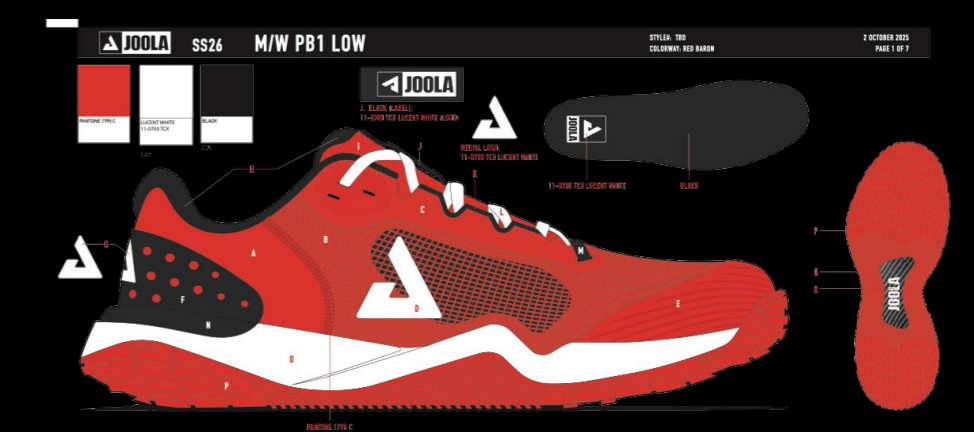

# R4LLY

**Joola // FUNKSH1n\_PB: R4LLy**

Objective = 'Play\_Pickleball'

Step into your moment

Available: 03.20.2026

# FUNKSH1n\_PB: R4LLy

Created from the ground up for pickleball players by pickleball players. The FUNKSH1n\_PB: R4LLy is the ultimate blend of performance and comfort in a lightweight package.

## 1ST DROP – INSPIRATION

LIMITED EDITION 1500 PAIR

## 2ND DROP – INNOVATION

LIMITED EDITION 1800 PAIR

LIMITED EDITION 1500 PAIR