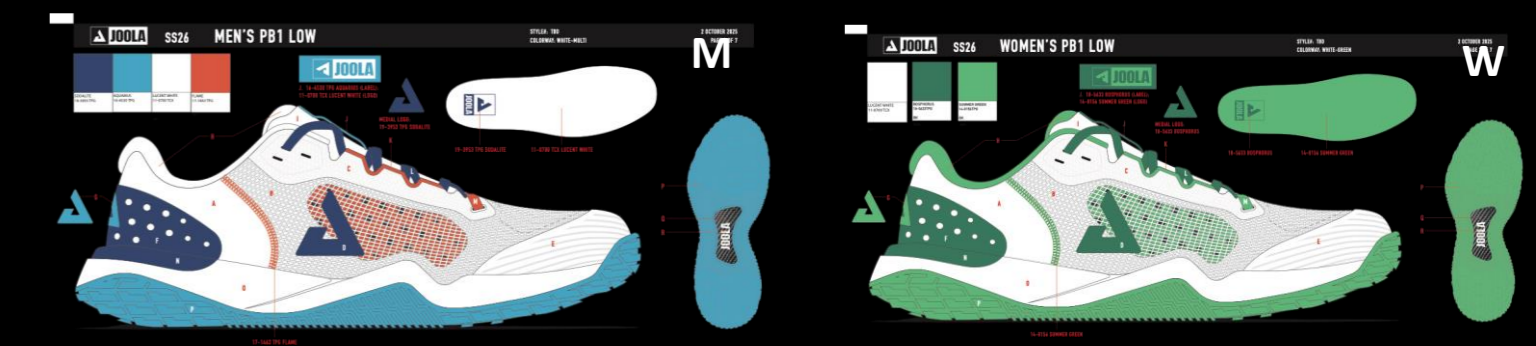

# FUNKSH1n\_PB: R4LLy

Created from the ground up for pickleball players by pickleball players. The FUNKSH1n\_PB: R4LLy is the ultimate blend of performance and comfort in a lightweight package.

## 1ST DROP – INSPIRATION

LIMITED EDITION 1500 PAIR

## 2ND DROP – INNOVATION

LIMITED EDITION 1800 PAIR

LIMITED EDITION 1500 PAIR