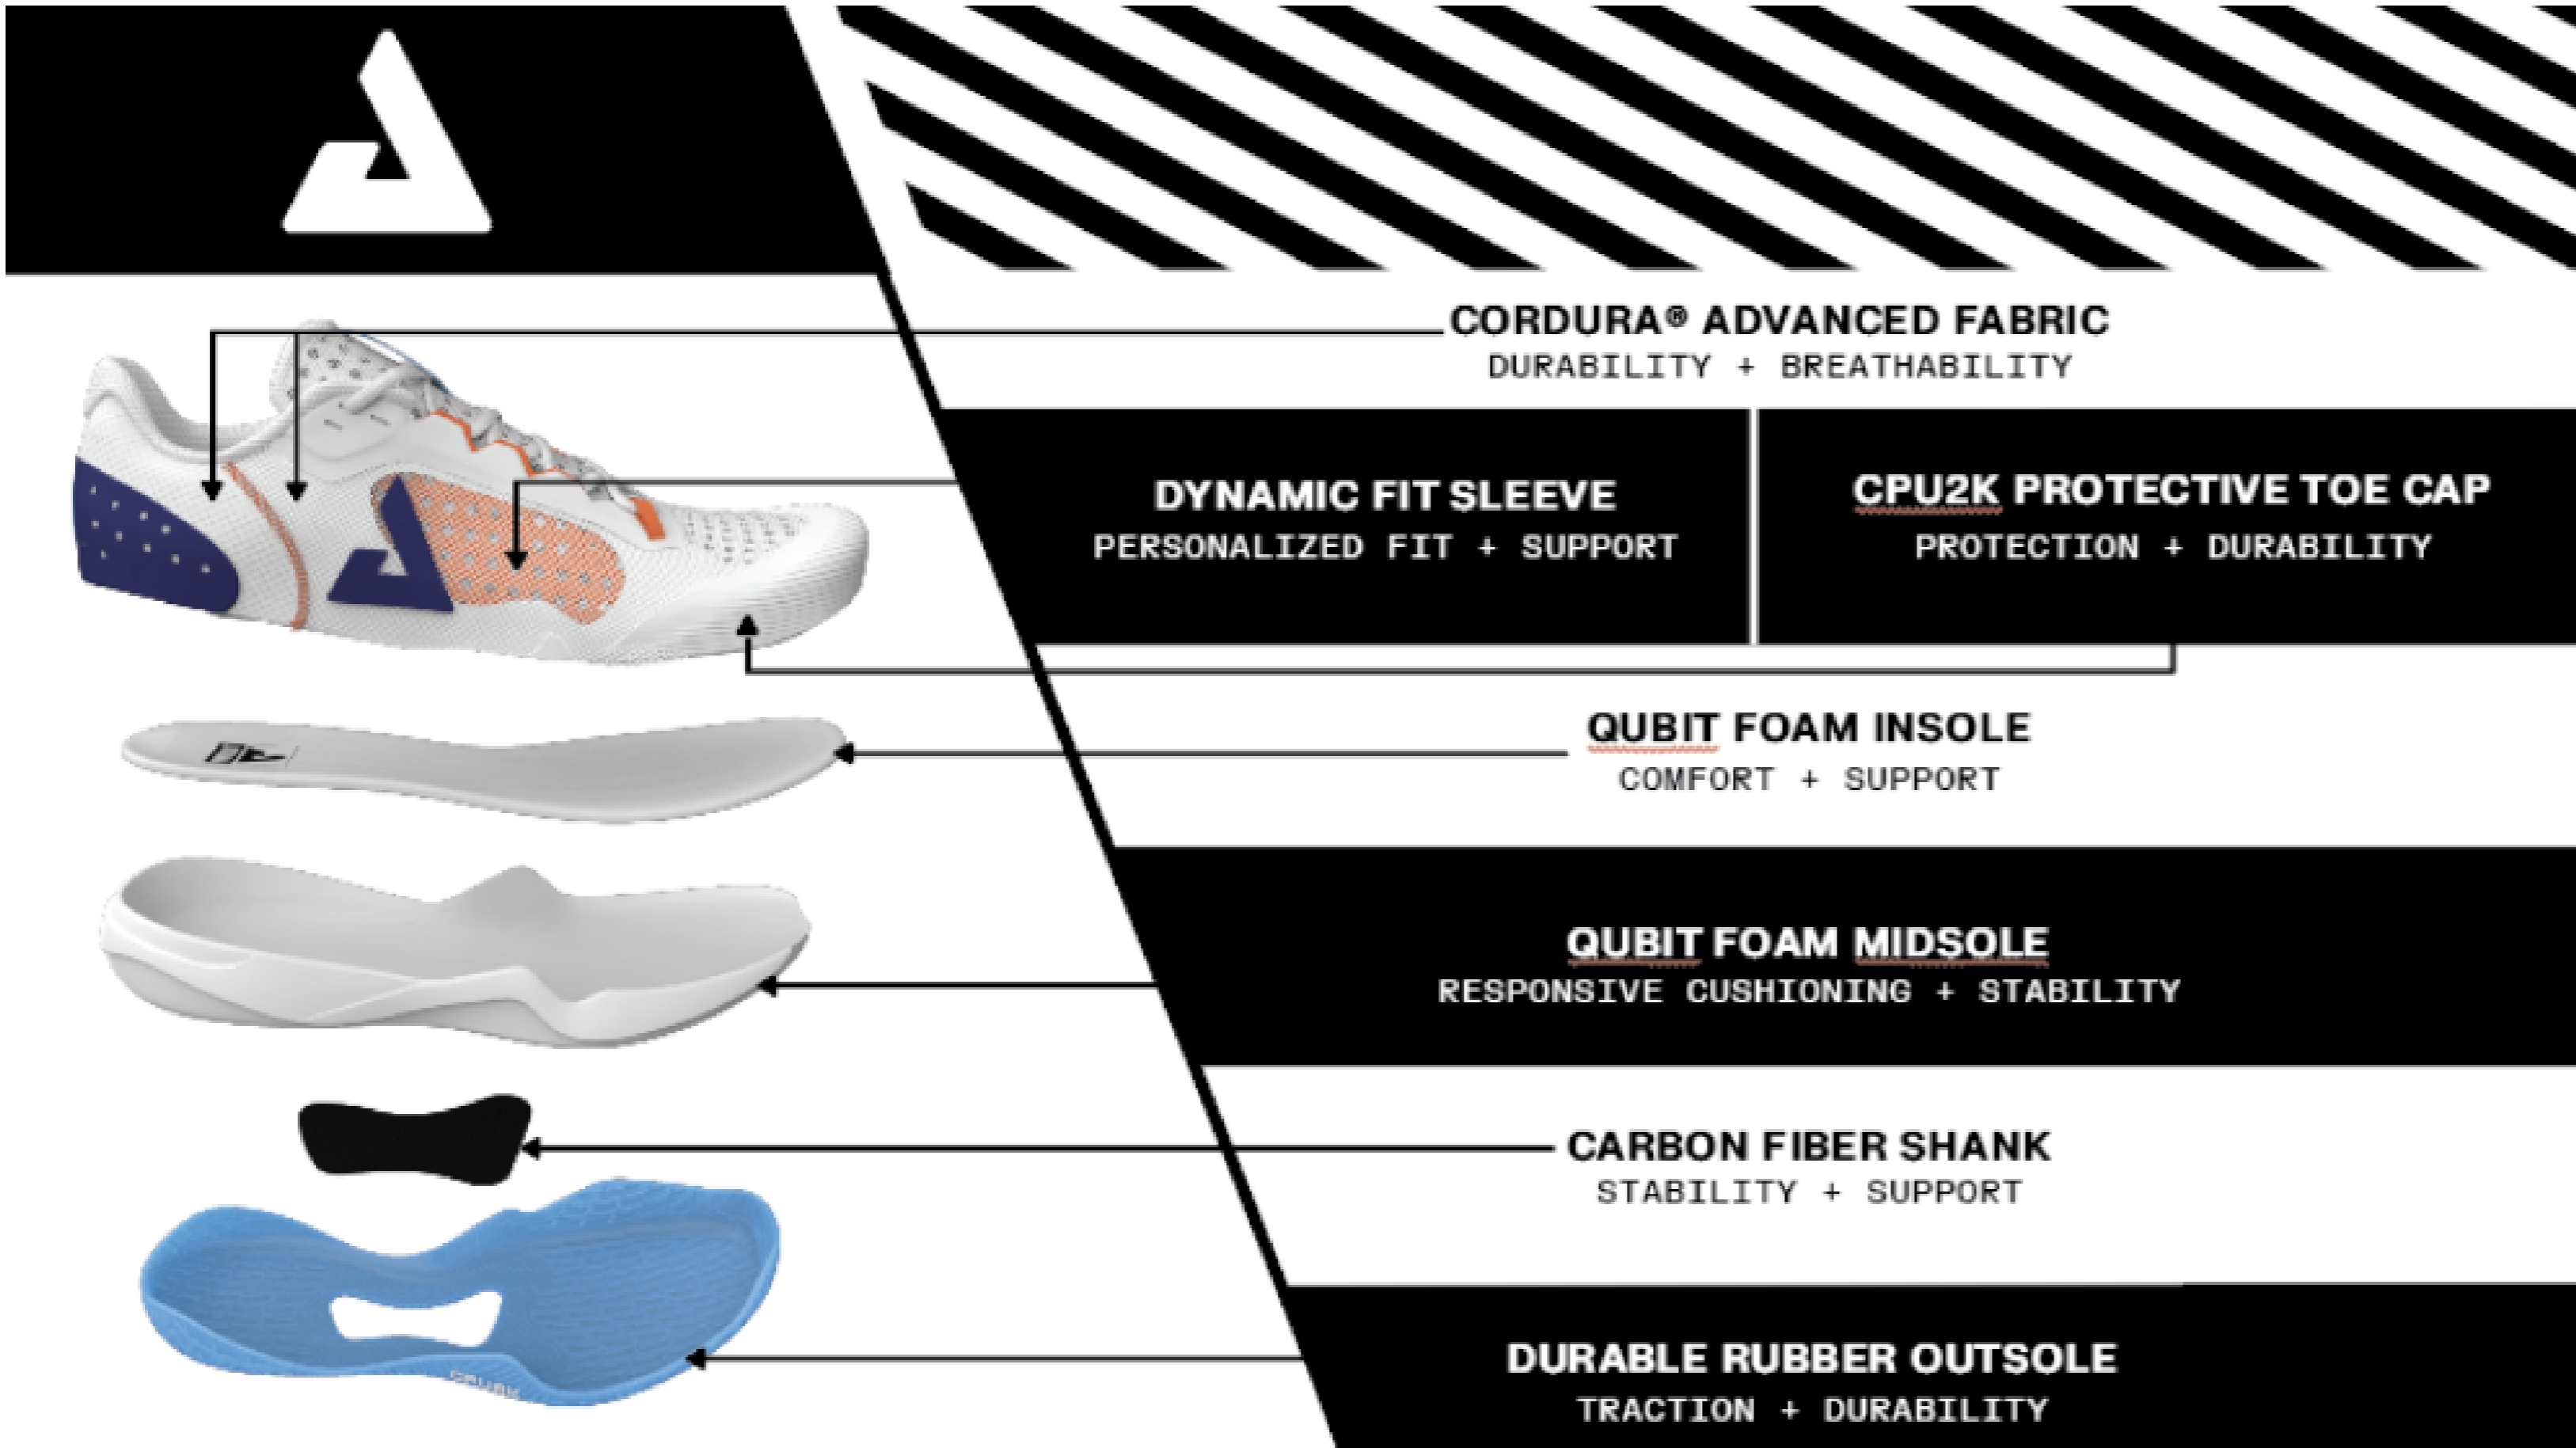

# FUNKSH1n\_PB: R4LLy

Created from the ground up for pickleball players by pickleball players. The FUNKSH1n\_PB: R4LLy is the ultimate blend of performance and comfort in a lightweight package.

## 1ST DROP – INSPIRATION

LIMITED EDITION 1500 PAIR

## 2ND DROP – INNOVATION

LIMITED EDITION 1800 PAIR

LIMITED EDITION 1500 PAIR

## MAIN DROP – INCLUSION