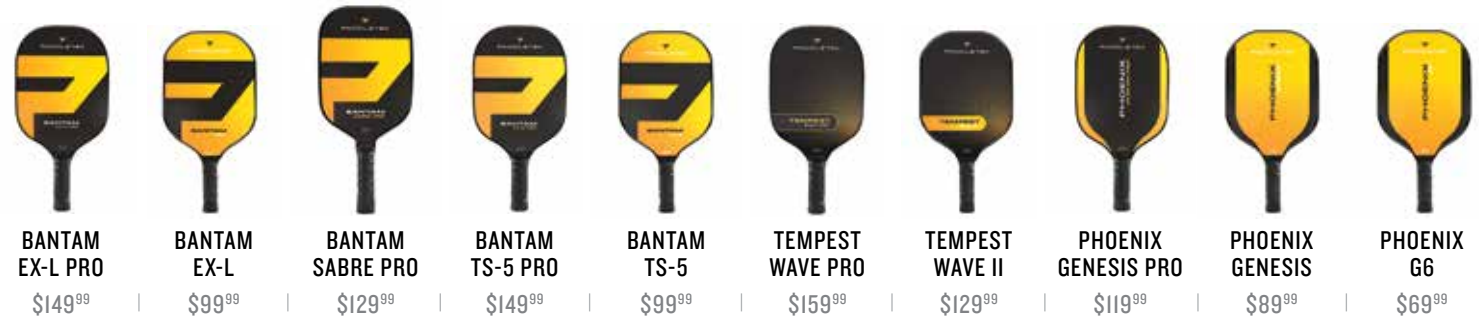

	BANTAM EX-L PRO \$149 ⁹⁹	BANTAM EX-L \$99 ⁹⁹	BANTAM SABRE PRO \$129 ⁹⁹	BANTAM TS-5 PRO \$149 ⁹⁹	BANTAM TS-5 \$99 ⁹⁹	TEMPEST WAVE PRO \$159 ⁹⁹	TEMPEST WAVE II \$129 ⁹⁹	PHOENIX GENESIS PRO \$119 ⁹⁹	PHOENIX GENESIS \$89 ⁹⁹	PHOENIX G6 \$69 ⁹⁹
POWER RATING	9.5	8.5	9.5	8.5	7.5	8	7	8	7.5	7
CONTROL RATING	8	7.5	7.5	8	8	9.5	8.5	8	7.5	7.5
FORGIVENESS RATING	8	7	7.5	8	7.5	9.5	8.5	8	7.5	8
COMPOSITE HONEYCOMB CORE	Advanced High Grade Polymer	High Grade Polymer	Advanced High Grade Polymer	Advanced High Grade Polymer	High Grade Polymer	Advanced High Grade Graphite Polymer	Advanced High Grade Graphite Polymer	Advanced High Grade Polymer	High Grade Polymer	Graphite Polymer
SMART RESPONSE TECHNOLOGY	+		+	+		+		+		
TORSION VIBRATION CONTROL		+		+	+		+	+	+	
GRIP VIBRATION DAMPENING							+	+	+	+
SURFACE	Velvet Textured Polycarbonate	Velvet Textured Polycarbonate	Velvet Textured Polycarbonate	Textured Fiberglass Epoxy Hybrid	Textured Fiberglass Epoxy Hybrid	Textured Graphite	Textured Graphite	Textured Fiberglass Epoxy Hybrid	Textured Fiberglass Epoxy Hybrid	Velvet Textured Polycarbonate
WEIGHT	8.3 - 8.7 oz.	7.8 - 8.4 oz.	7.9 - 8.4 oz.	STANDARD WEIGHT 7.6 - 8.1 oz. LIGHT WEIGHT 7 - 7.5 oz.	7 - 7.5 oz.	7.6 - 8 oz.	7.4 - 7.8 oz.	7.8 - 8.2 oz.	7.4 - 7.8 oz.	7.8 - 8.1 oz.
GRIP CIRCUMFERENCE	STANDARD 4 3/8" THIN 4 1/8"	STANDARD 4 1/4"	STANDARD 4 3/8" THIN 4 1/8"	STANDARD 4 3/8" THIN 4 1/8"	STANDARD 4 1/4"	STANDARD 4 3/8" THIN 4 1/8"	STANDARD 4 3/8" THIN 4 1/8"	STANDARD 4 1/4" THIN 4"	STANDARD 4 1/4"	STANDARD 4 1/4"
GRIP LENGTH	4 3/4"	5"	6 1/4"	4 3/4"	5"	5 1/4"	5 1/4"	5"	5"	5"
TOTAL LENGTH	16"	15 5/8"	16 1/2"	16"	15 5/8"	15 7/8"	15 7/8"	15 5/8"	15 5/8"	15 5/8"
WIDTH	7 7/8"	7 3/4"	7 3/8"	7 7/8"	7 3/4"	8"	8"	7 3/4"	7 3/4"	7 3/4"