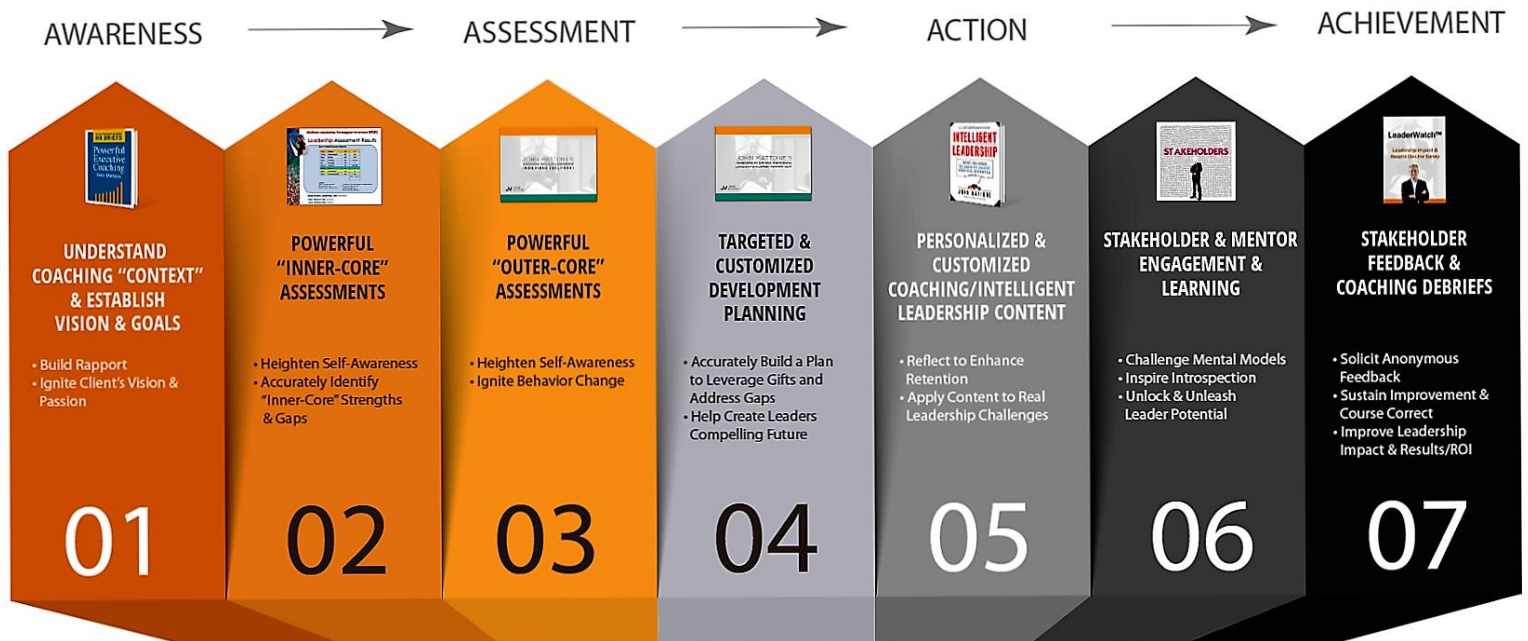

Jerrell Beard

Maximum Success Intelligent Leadership Executive Coaching

John Mattone Model

ACCREDITED BY THE INTERNATIONAL COACH FEDERATION (ICF)

INTELLIGENT LEADERSHIP EXECUTIVE COACHING PROCESS

4 Powerful Phases & 7 Game-Changing Pillars

John Mattone Intelligent Leadership Executive Coach Clients

John Mattone is the former Executive Coach of Steve Jobs and #1 Executive Coach in the World

"As a Certified John Mattone Intelligent Leadership Executive Coach, I guarantee you the full John Mattone Global experience." - Jerrell Beard, Sr. - MCC, Ed.D.(c)