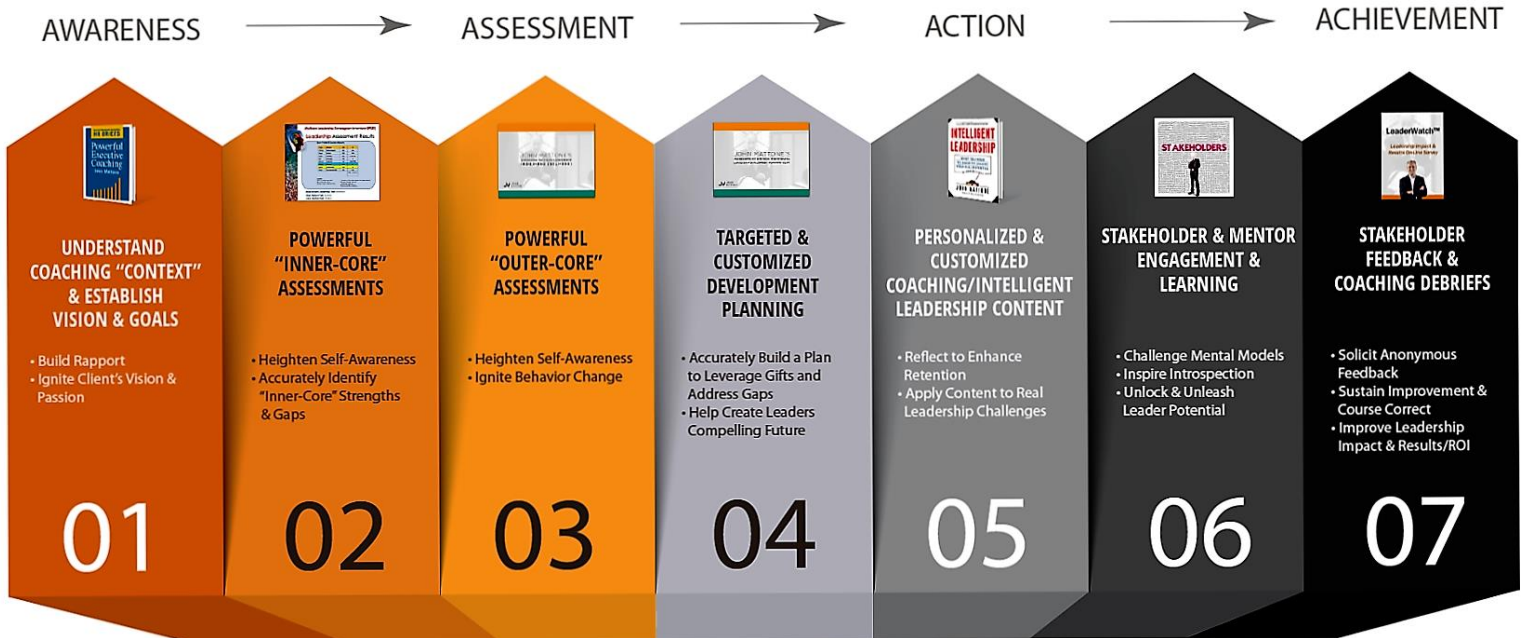

Maximum Success Intelligent Leadership Executive Coaching John Mattone Model

ACCREDITED BY THE INTERNATIONAL COACH FEDERATION (ICF)

INTELLIGENT LEADERSHIP EXECUTIVE COACHING PROCESS

4 Powerful Phases & 7 Game-Changing Pillars