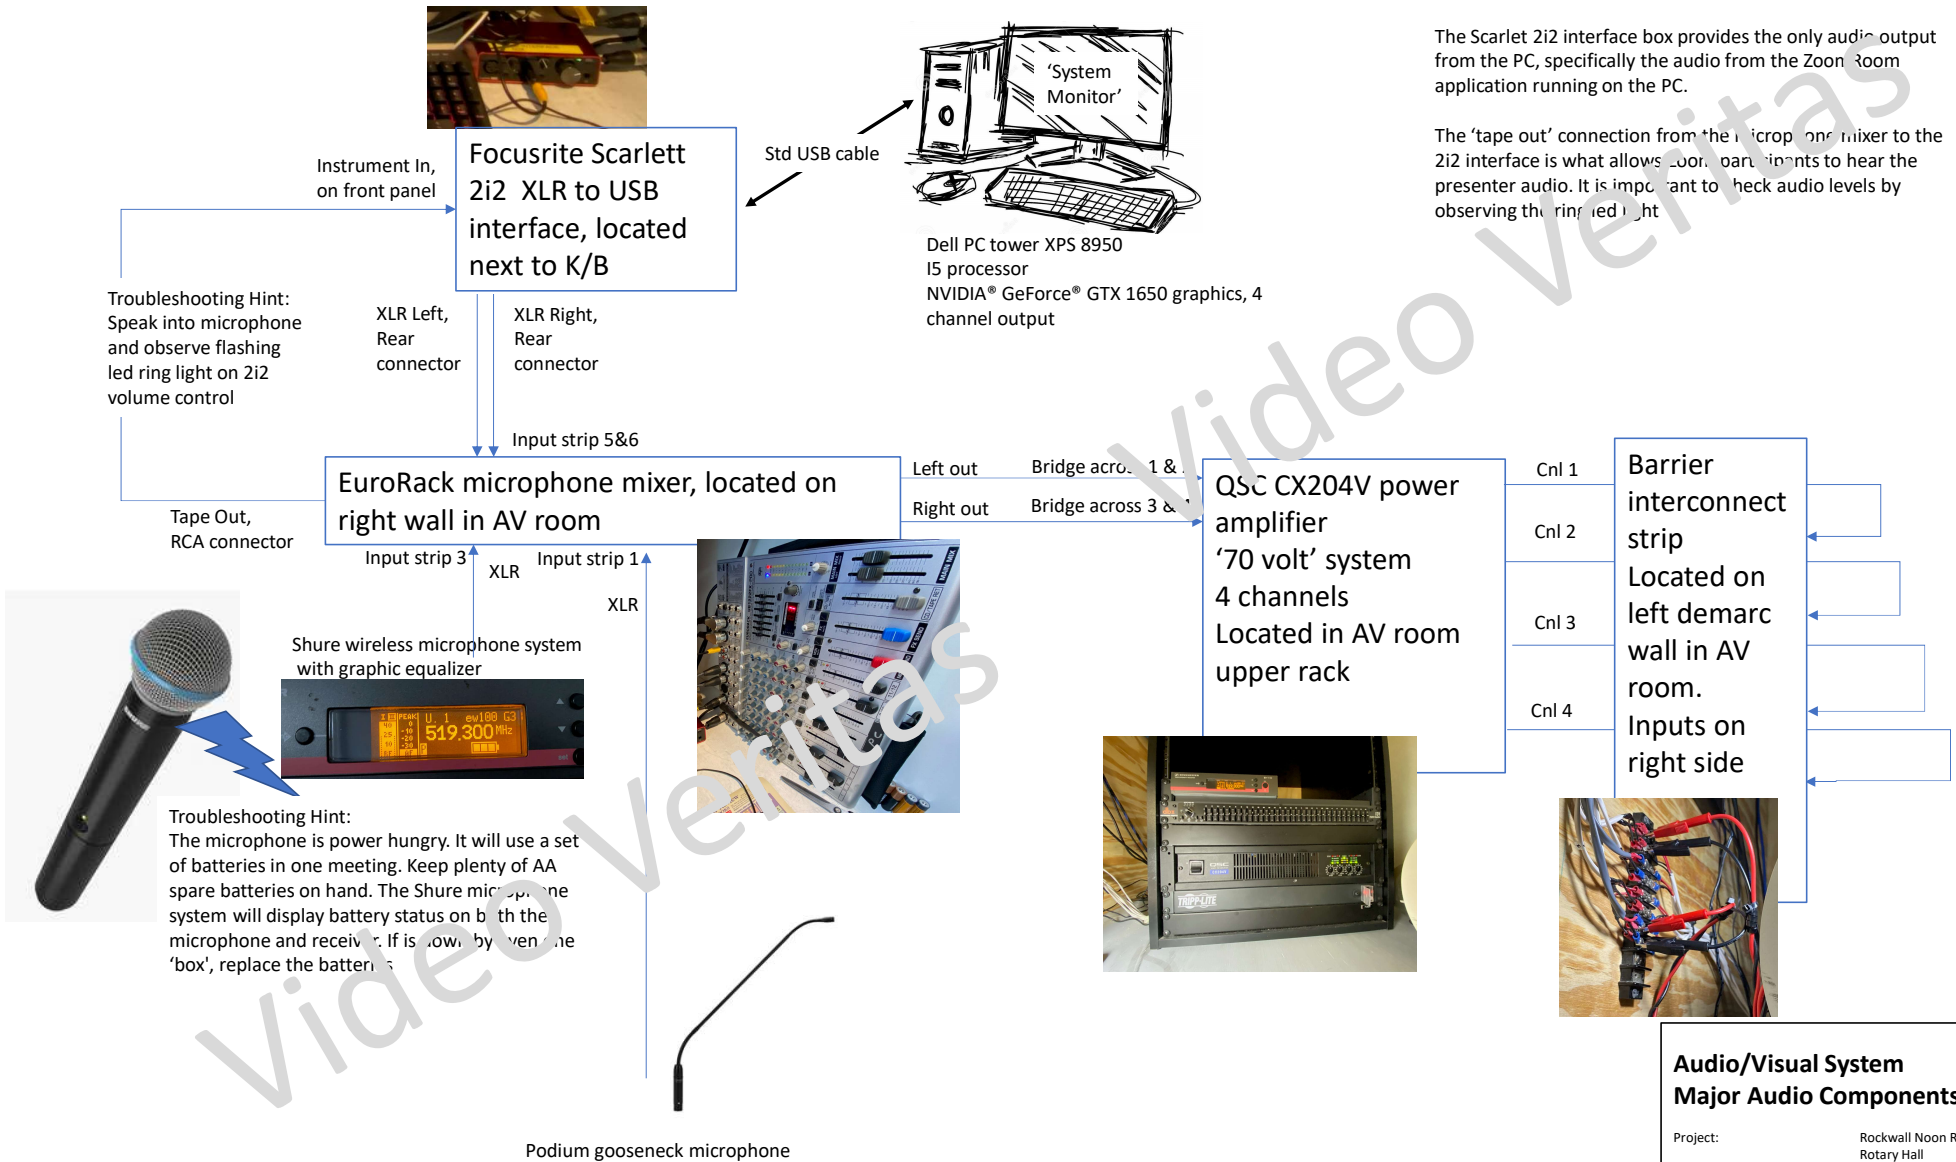

Principles of Operation:

The Scarlett 2i2 interface box provides the only audio output from the PC, specifically the audio from the Zoom Room application running on the PC.

The 'tape out' connection from the microphone mixer to the 2i2 interface is what allows Zoom participants to hear the presenter audio. It is important to check audio levels by observing the ring led light

**Audio/Visual System
Major Audio Components**

Project: Rockwall Noon Rotary
Rotary Hall
408 S. Goliad
Rockwall, Tx 75087

Drawn by: Erik Oistad
7/11/2022

Barrier speaker interconnect strip
 Located on left demarc wall in AV room.
 Inputs on right side

There are two Atlas round speakers in the AV room, on alligator clip test leads. They can be attached to any of the four channels for troubleshooting and can act as monitors during production.

CAUTION: this is a 70 volt system, do not connect a standard low impedance (8 ohm) speaker. Damage will be immediate and permanent

Console arrangement in AV room

'Sony'
Located on east wall

ZoomRoom treats this as video group 3

'BigScreen'
Located on east wall

ZoomRoom treats this as video group 2

Principles of Operation:

PC in AV room runs only ZoomRoom. ZoomRoom is greedy and wants all the system resources while running.