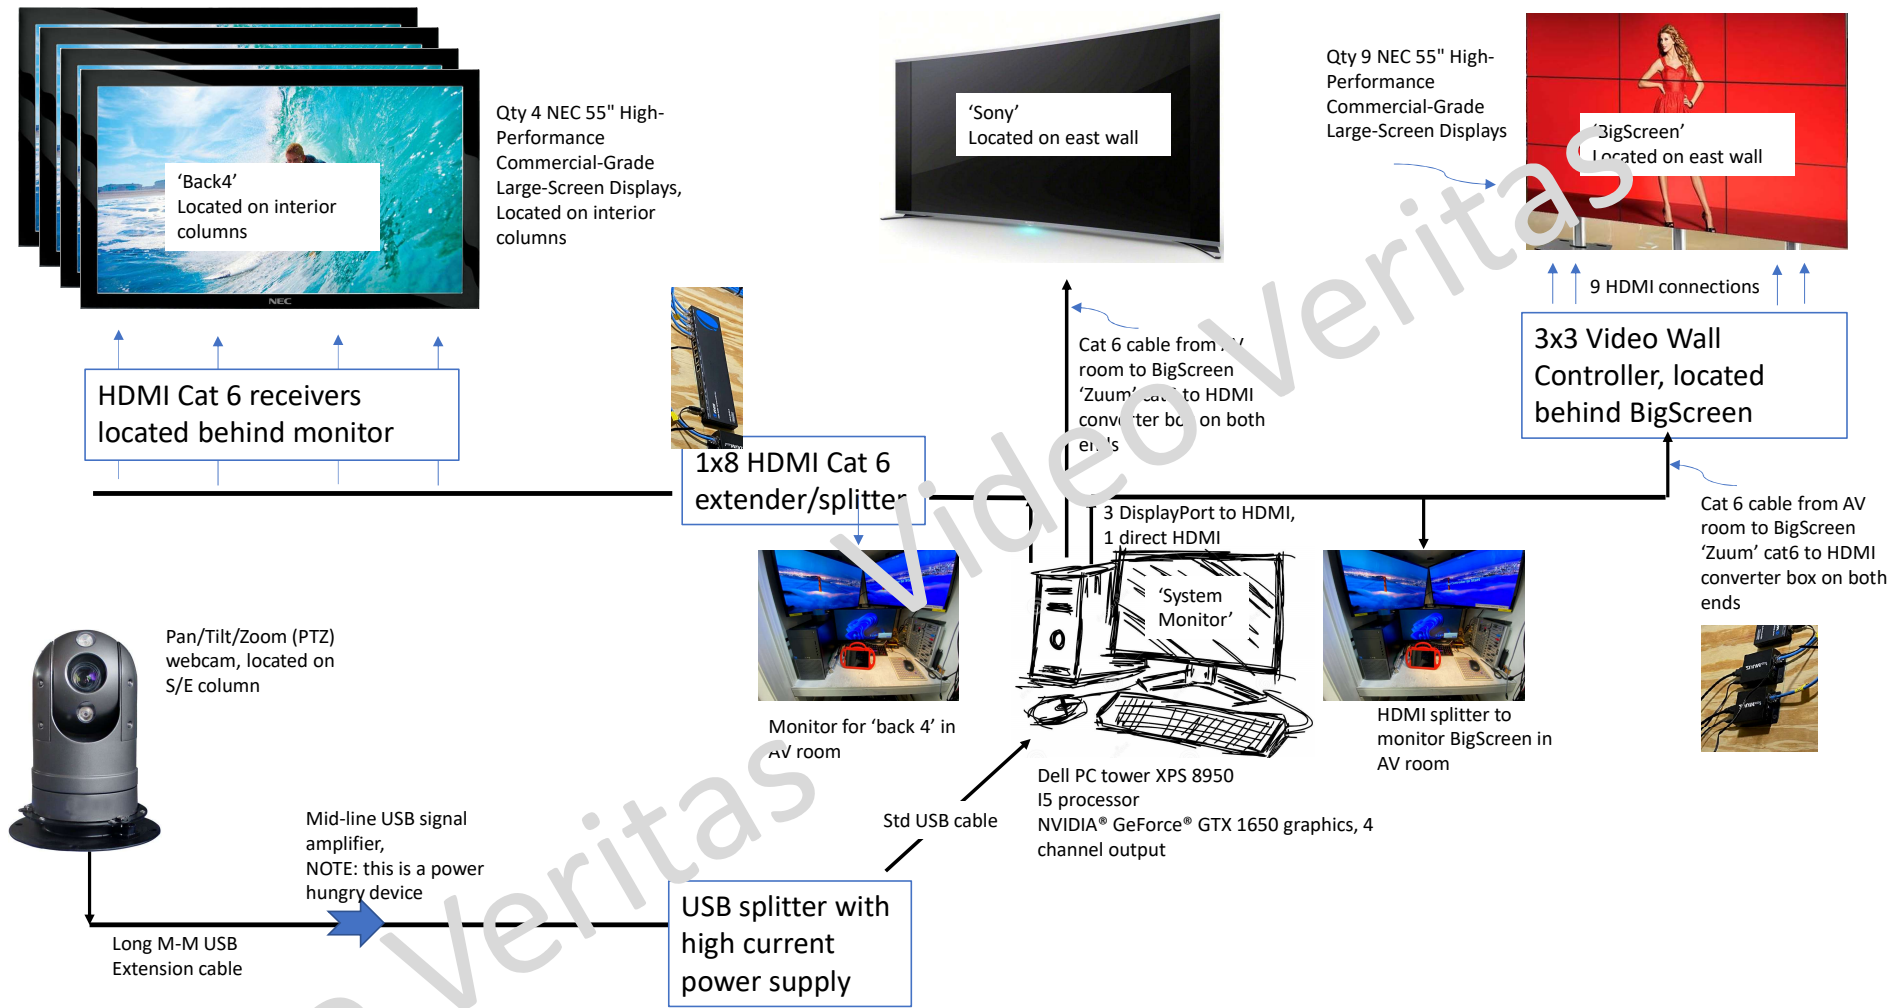

Audio/Visual System	
Major Video Components	
Project:	Rockwall Noon Rotary Rotary Hall 408 S. Goliad Rockwall, Tx 75087
Drawn by:	Erik Oistad 7/11/2022