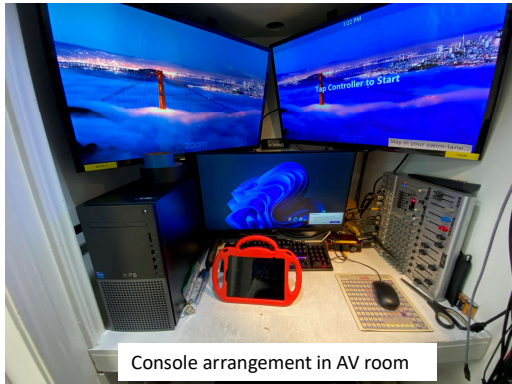

ZoomRoom treats this as video group 3