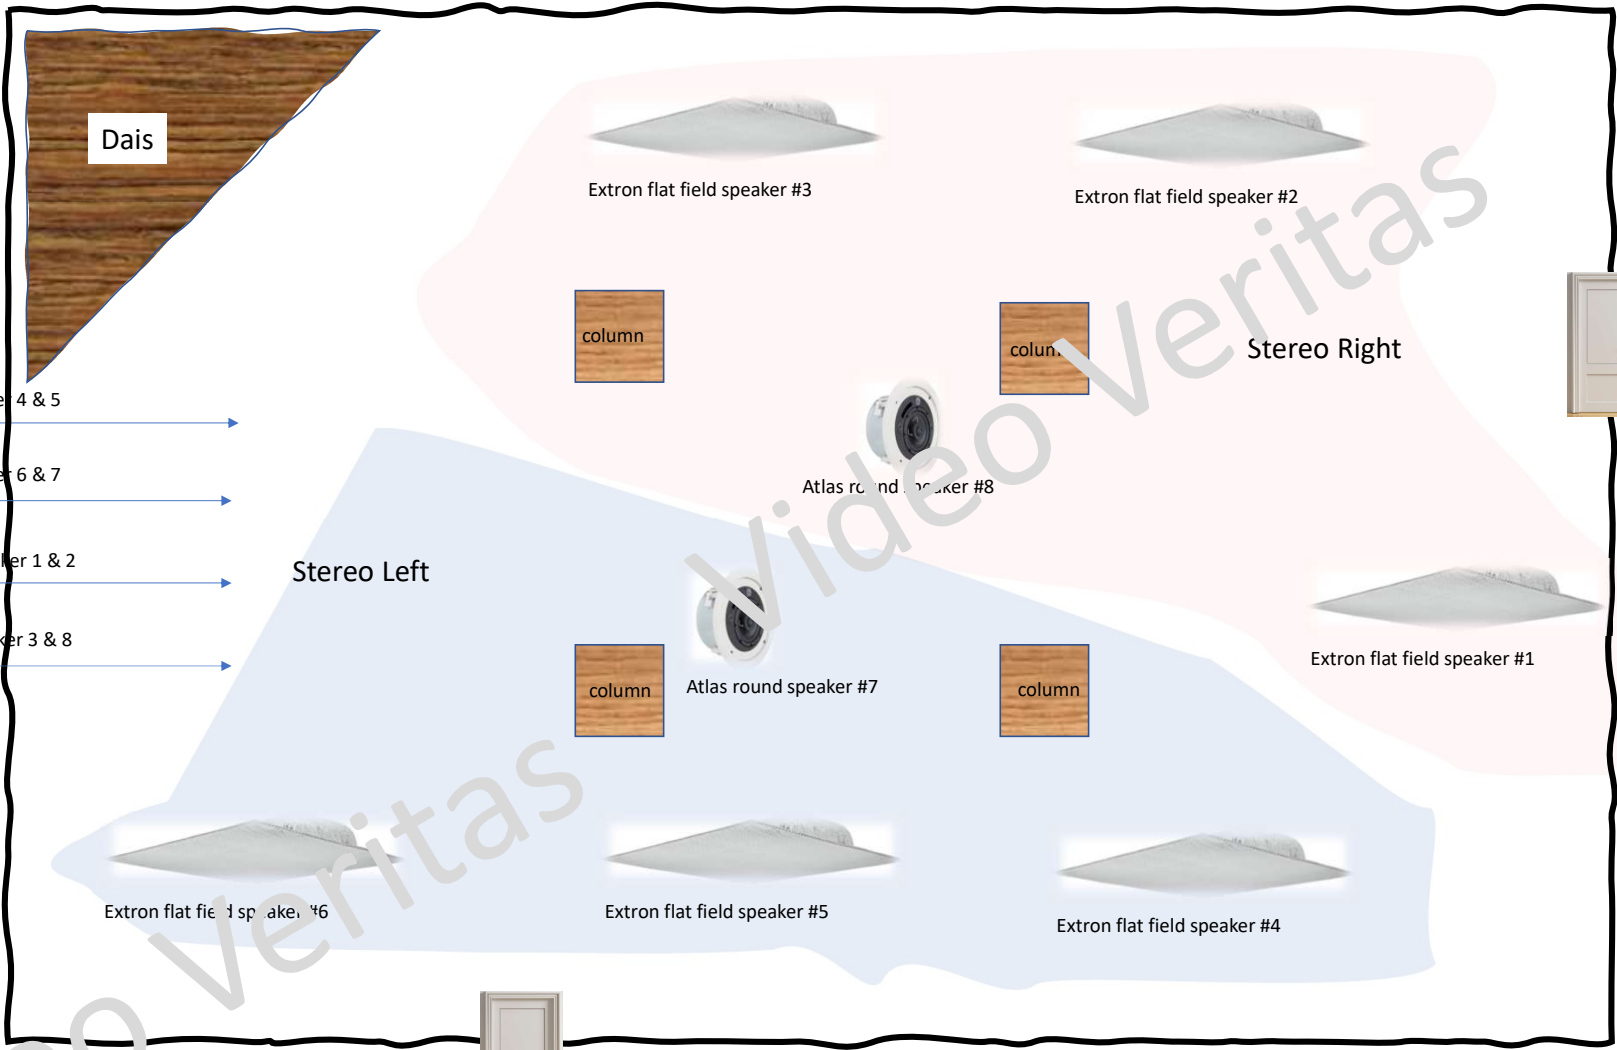

Principles of Operation:

The Scarlett 2i2 interface box provides the only audio output from the PC, specifically the audio from the Zoom Room application running on the PC.

The 'tape out' connection from the microphone mixer to the 2i2 interface is what allows Zoom participants to hear the presenter audio. It is important to check audio levels by observing the ring led light

**Audio/Visual System
Major Audio Components**

Project: Rockwall Noon Rotary
Rotary Hall
408 S. Goliad
Rockwall, Tx 75087

Drawn by: Erik Oistad
7/11/2022

Barrier speaker interconnect strip
 Located on left demarc wall in AV room.
 Inputs on right side

- Cnl 1, Left, Speaker 4 & 5
- Cnl 2, Left, Speaker 6 & 7
- Cnl 3, Right, Speaker 1 & 2
- Cnl 4, Right, Speaker 3 & 8

Principles of Operation:

All speaker cable runs go directly from speaker to barrier strip. No daisy chains. This is to make for easy troubleshooting.

Console arrangement in AV room

'Sony'
Located on east wall

ZoomRoom treats this as video group 3

'BigScreen'
Located on east wall

ZoomRoom treats this as video group 2

Principles of Operation:

PC in AV room runs only ZoomRoom. ZoomRoom is greedy and wants all the system resources while running.