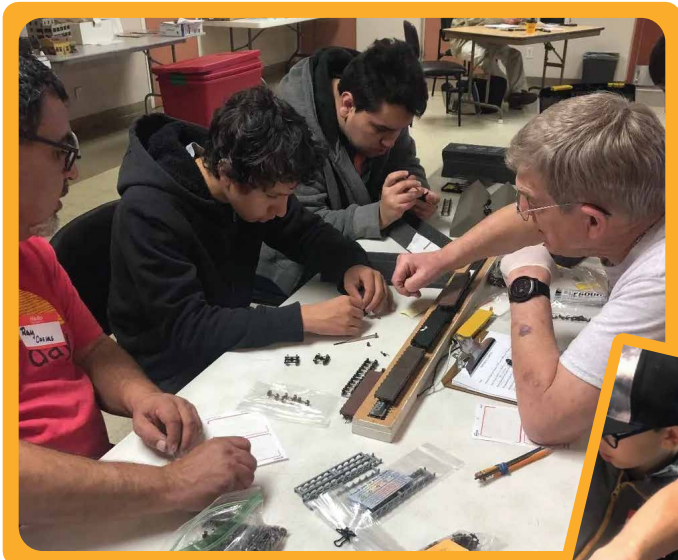

Rio Grande Div. 6, Rocky Mountain Region, National Model Railroad Association

RAILS ALONG THE RIO GRANDE 2024

MODEL TRAIN SHOW

**LEGO
LAYOUT**

**VENDORS
FROM 7
STATES**

**3D PRINTER
DEMONSTRATION**

**FREE CHILDREN'S
SCAVENGER HUNT
WITH PRIZES**

Adults \$10 / Kids Under 12 FREE!

railsalongtheriogrande.com

"All Aboard" image courtesy of Vancouver Island Model Engineers

RAILS ALONG THE RIO GRANDE 2024

**Saturday, Nov. 23
Show 9am-5pm
Sunday, Nov. 24
Show 9am-4pm**