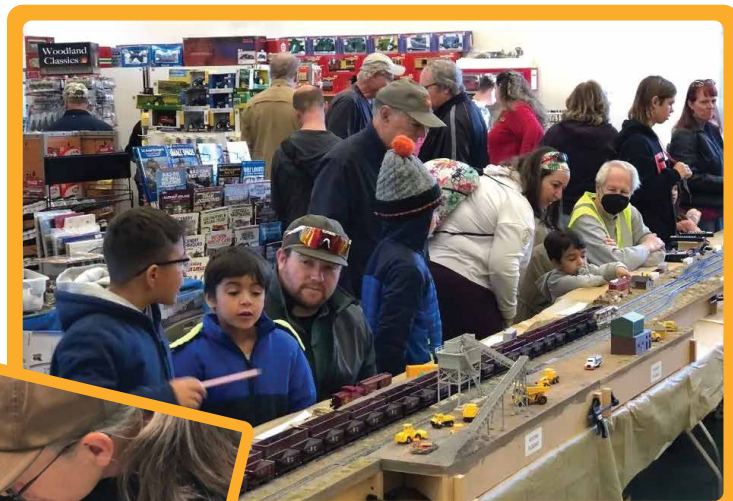

Rio Grande Div. 6, Rocky Mountain Region, National Model Railroad Association

RAILS ALONG THE RIO GRANDE 2024

MODEL TRAIN SHOW

**LEGO
LAYOUT**

**VENDORS
FROM 7
STATES**

**3D PRINTER
DEMONSTRATION**

**FREE CHILDREN'S
SCAVENGER HUNT
WITH PRIZES**

SUPPLIES FOR ROLE-PLAY GAMERS, ARCHITECTURAL MODELERS, SCENIC AND GARDEN DIORAMAS, TOOLS AND MUCH MORE!

FREE Parking!

Saturday, Nov 23 | 9am - 5pm

Sunday, Nov 24 | 9am - 4pm

**Sid Cutter Pilot's Pavilion
Balloon Fiesta Park
Albuquerque**

Adults \$10 / Kids Under 12 FREE!

railsalongtheriogrande.com

"All Aboard" image courtesy of Vancouver Island Model Engineers

RAILS ALONG THE RIO GRANDE 2024

**Saturday, Nov. 23
Show 9am-5pm
Sunday, Nov. 24
Show 9am-4pm**