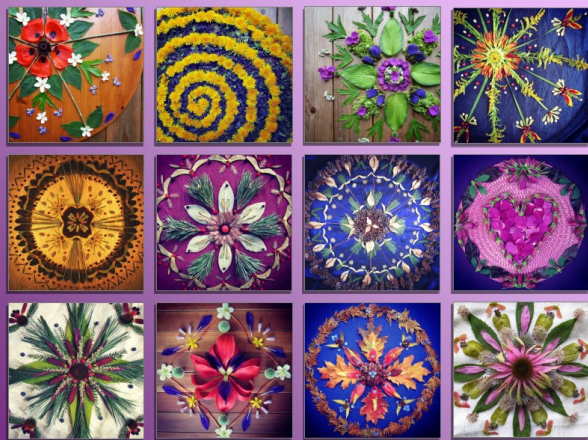

# 2022 CALENDAR

Limited Edition

LIMITED EDITION  
PRE-ORDER SALE!  
ORDERS DUE SEPT 30TH  
(DELIVERY IN EARLY OCTOBER)

- Convenient, compact sized wall calendar measures 6" x 6".
- Features 12 full-color nature mandalas for each month.
- Observes major holidays and moon phases.
- Packaged for individual sale in a clear protective sleeve.
- Printed in Vermont on paper from responsibly managed forests.
- Wholesale \$6.50 #CAL-22 minimum 6

Nature Mandala Art :: Vermont

Each one is ephemeral. Each one comes from nature.

2022 Calendar  
vtnaturemandala.com  
© Nature Mandala Art :: Vermont