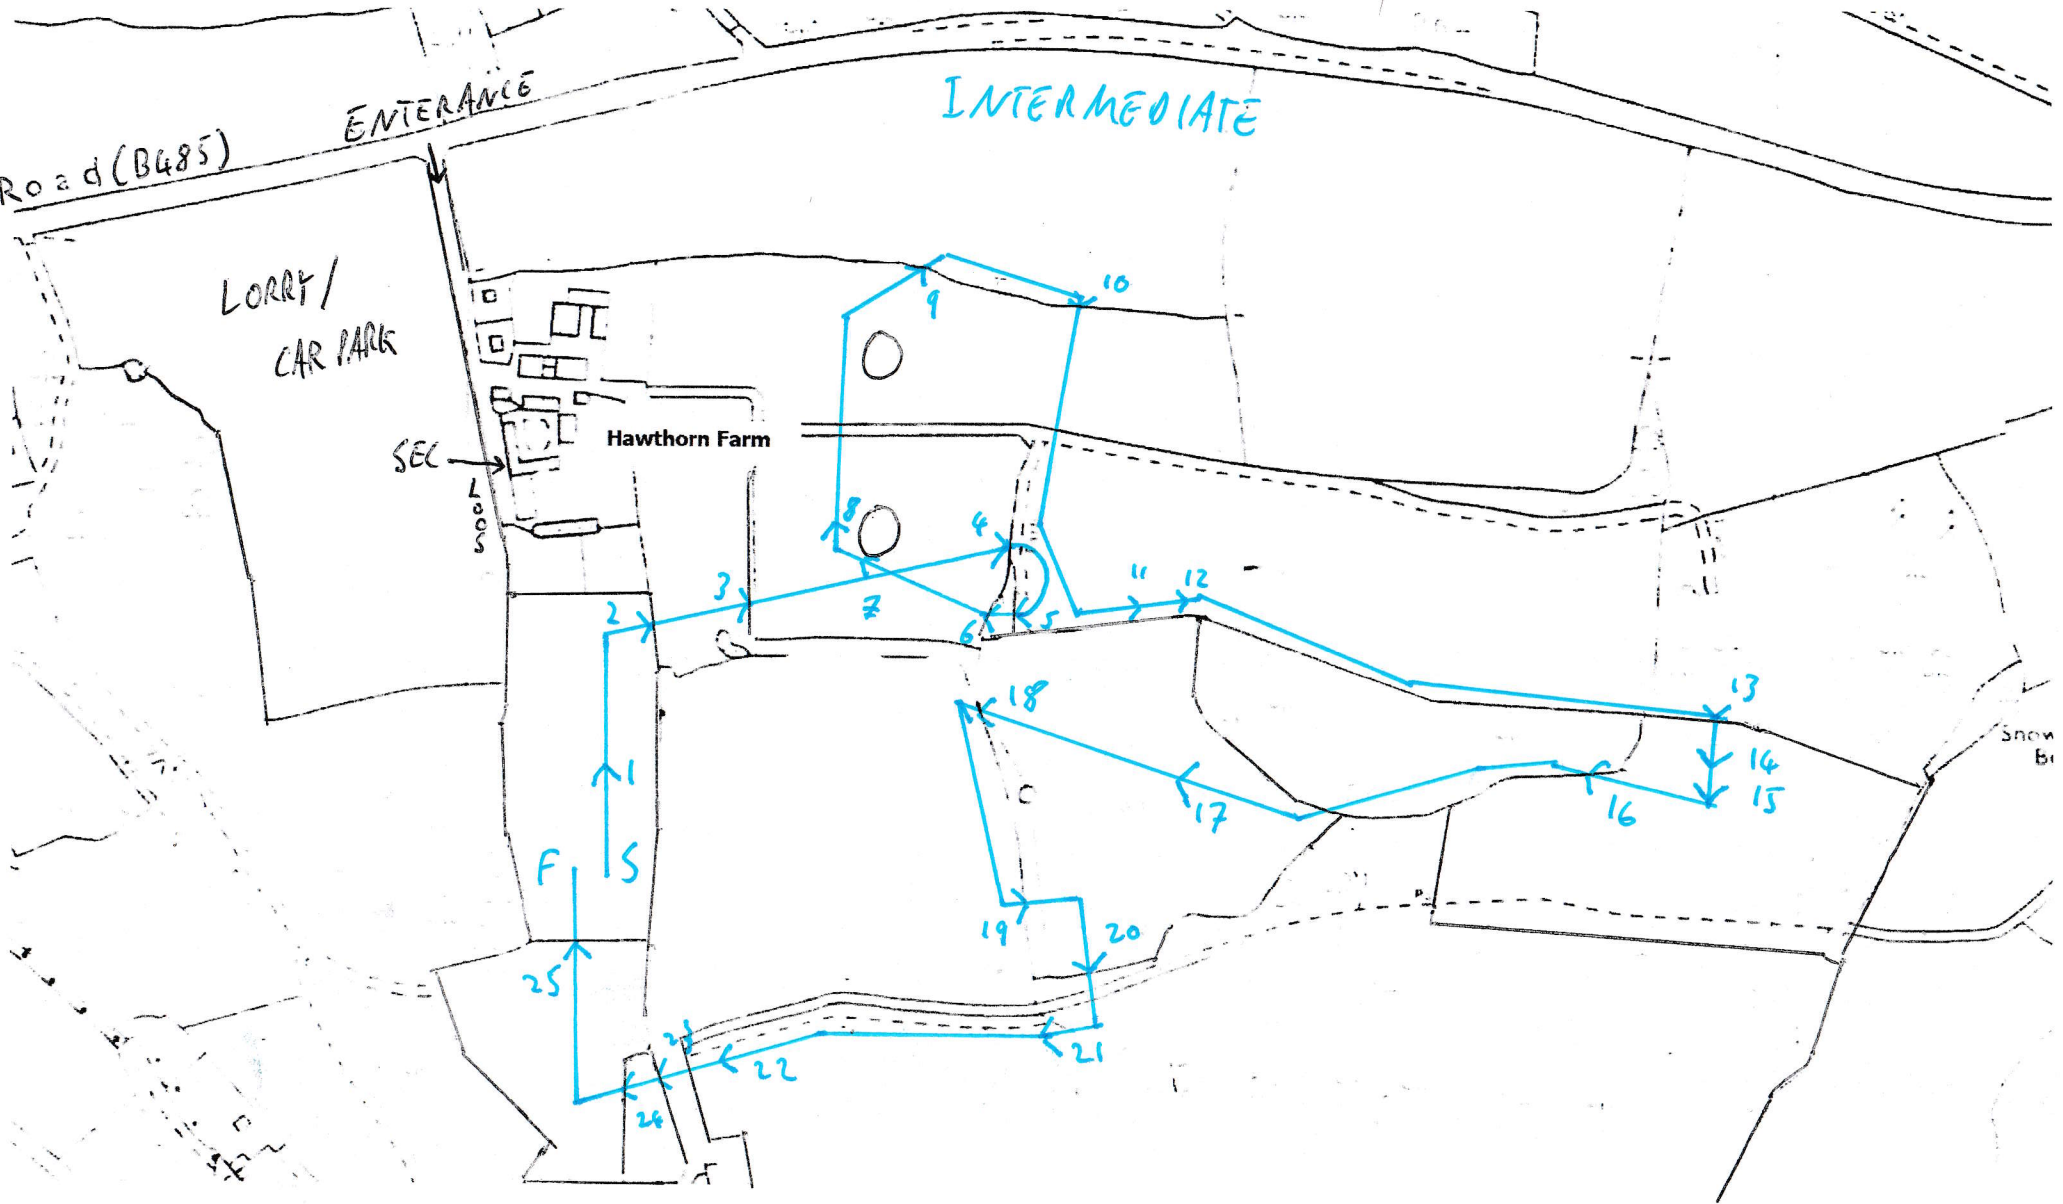

Road (B485)

ENTRANCE

INTERMEDIATE

LORRY / CAR PARK

SEC

7000

Hawthorn Farm

Snow Br

9

19

6

5

11

20

12

17

21

10

18

22

13

16

24

14

20

30

23

21

31

24

22

32