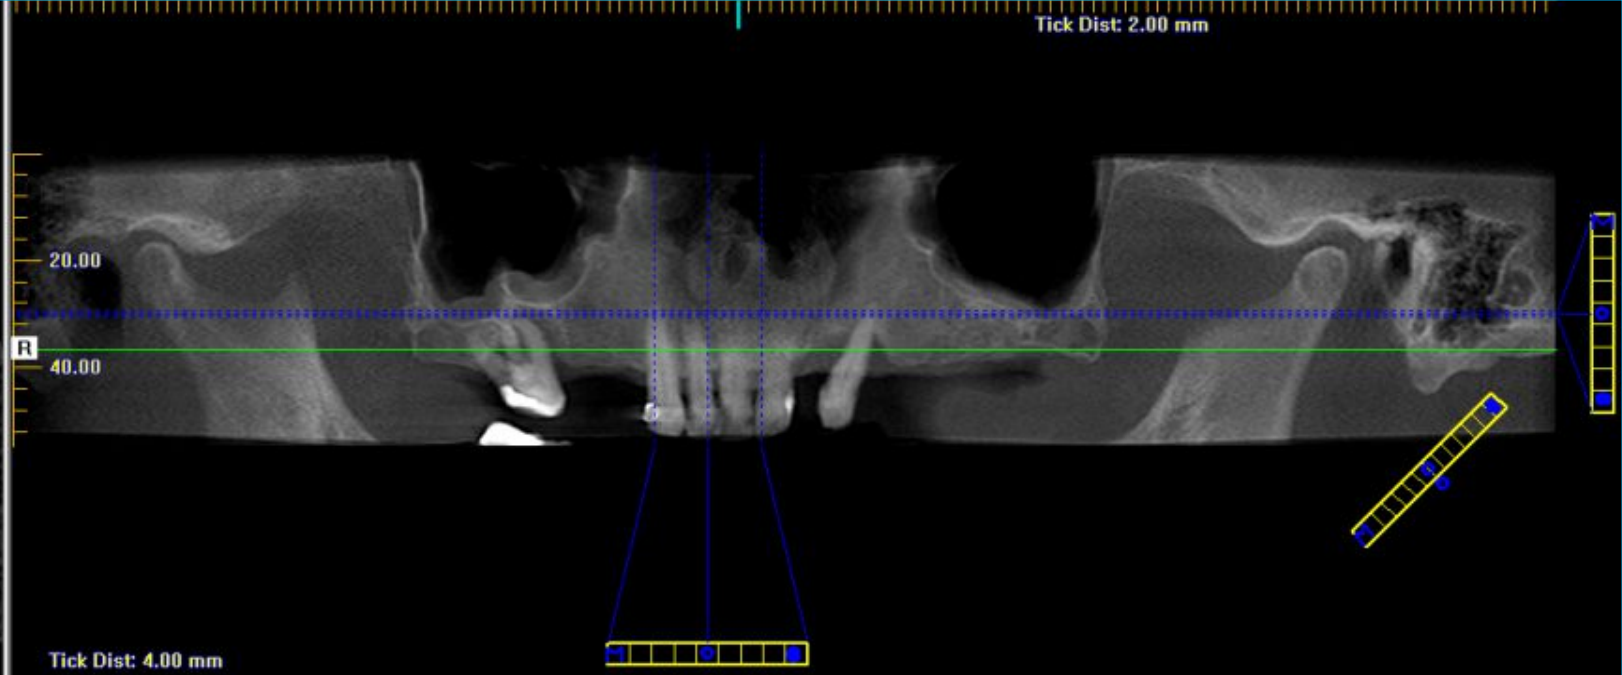

Open Dental
Community

Clinical case overview

President of the Open Dental Community in Spain

Dr. Antonio Rey Gil

THE SPACE FREE OF STEREOTYPES

opdeco.org

Summary

Partial edentulation, bone type II

Combined rehabilitation on teeth and implants

Treatment technique

MIDI – Minimal invasive dental implantology on upper jaw

Implants used

Compressive & Basal implants Open dental system ROOTT

Primary stability control - Periotest

Final prosthesis - zirconium

Open Dental
Community

Thank You

President of the Open Dental Community in Spain

Dr. Antonio Rey Gil

THE SPACE FREE OF STEREOTYPES

opdeco.org