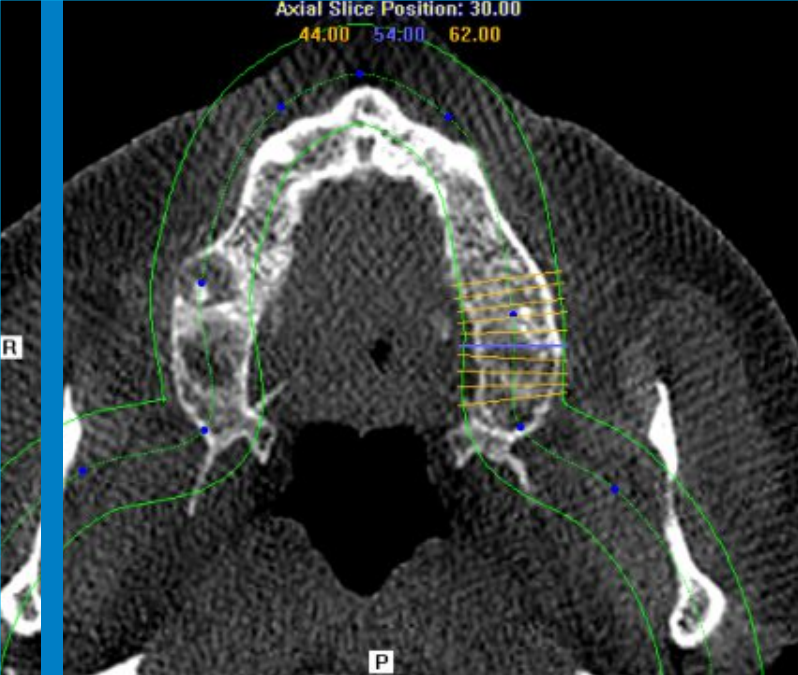

Combined rehabilitation on teeth and implants

Treatment technique

MIDI – Minimal invasive dental implantology on upper jaw

Implants used

Compressive & Basal implants Open dental system ROOTT

Primary stability control - Periotest

Final prosthesis - zirconium

Open Dental
Community

Thank You

President of the Open Dental Community in Spain

Dr. Antonio Rey Gil

THE SPACE FREE OF STEREOTYPES

opdeco.org