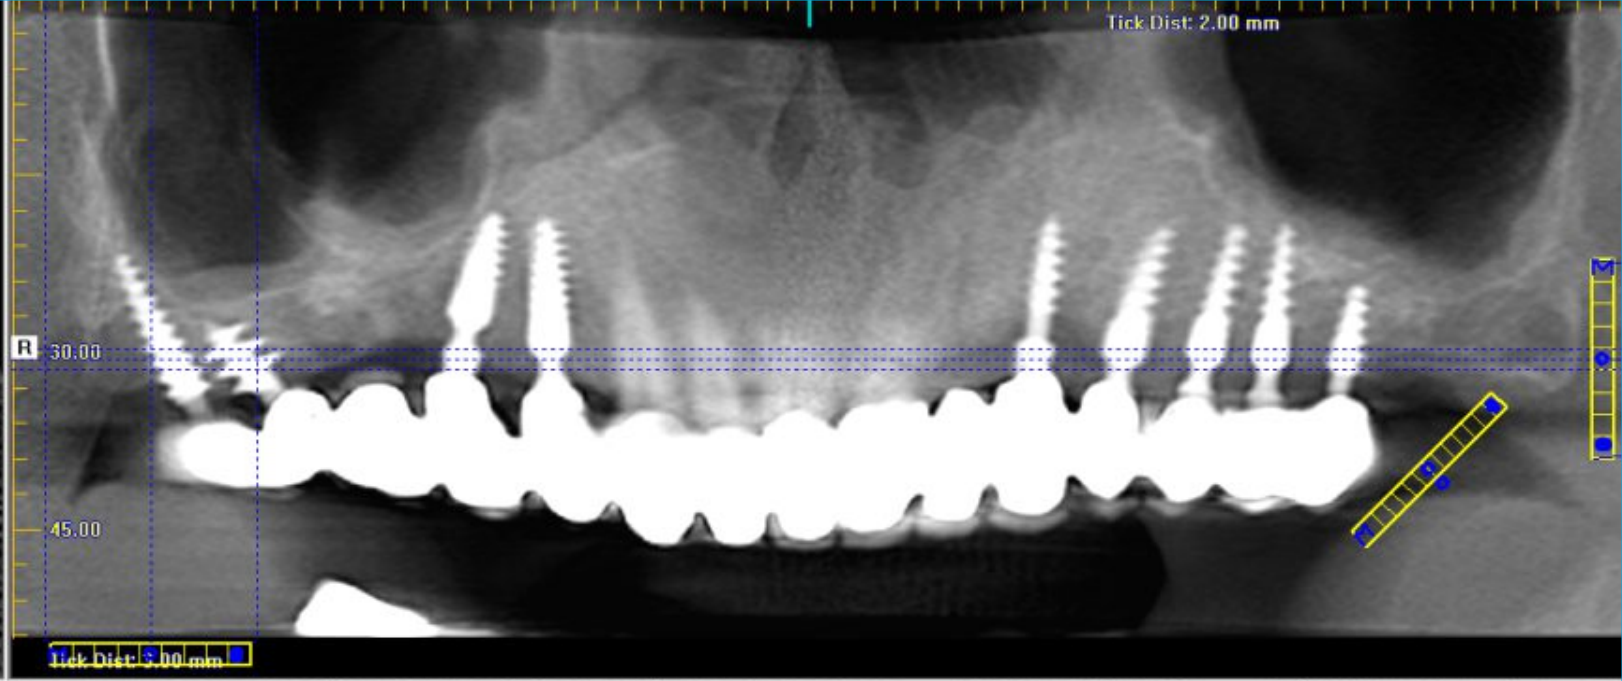

Combined rehabilitation on teeth and implants

Treatment technique

MIDI – Minimal invasive dental implantology on upper jaw

Implants used

Compressive & Basal implants Open dental system ROOTT

Primary stability control - Periotest

Final prosthesis - zirconium

Open Dental
Community

Thank You

President of the Open Dental Community in Spain

Dr. Antonio Rey Gil

THE SPACE FREE OF STEREOTYPES

opdeco.org