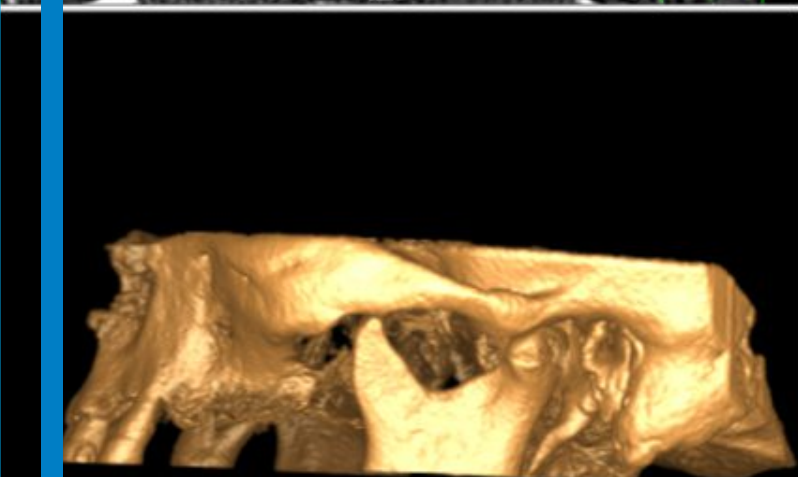

Combined rehabilitation on teeth and implants

Treatment technique

MIDI – Minimal invasive dental implantology on upper jaw

Implants used

Compressive & Basal implants Open dental system ROOTT

Primary stability control - Periotest

Final prosthesis - zirconium

Open Dental
Community

Thank You

President of the Open Dental Community in Spain

Dr. Antonio Rey Gil

THE SPACE FREE OF STEREOTYPES

opdeco.org