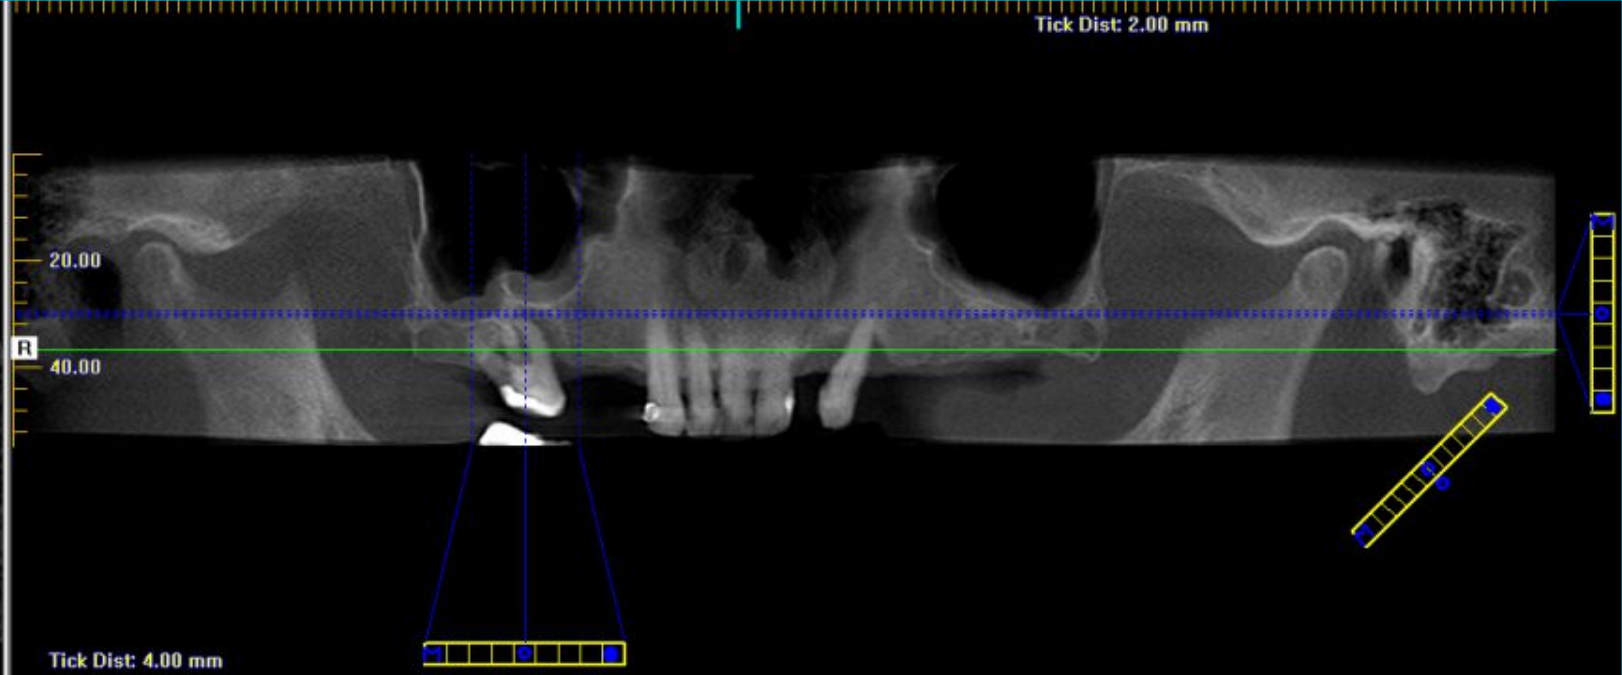

Open Dental
Community

Clinical case overview

President of the Open Dental Community in Spain

Dr. Antonio Rey Gil

THE SPACE FREE OF STEREOTYPES

opdeco.org

Summary

Partial edentulation, bone type II

Combined rehabilitation on teeth and implants

Treatment technique

MIDI – Minimal invasive dental implantology on upper jaw

Implants used

Compressive & Basal implants Open dental system ROOTT

Primary stability control - Periotest

Final prosthesis - zirconium

Open Dental
Community

Thank You

President of the Open Dental Community in Spain

Dr. Antonio Rey Gil

THE SPACE FREE OF STEREOTYPES

opdeco.org