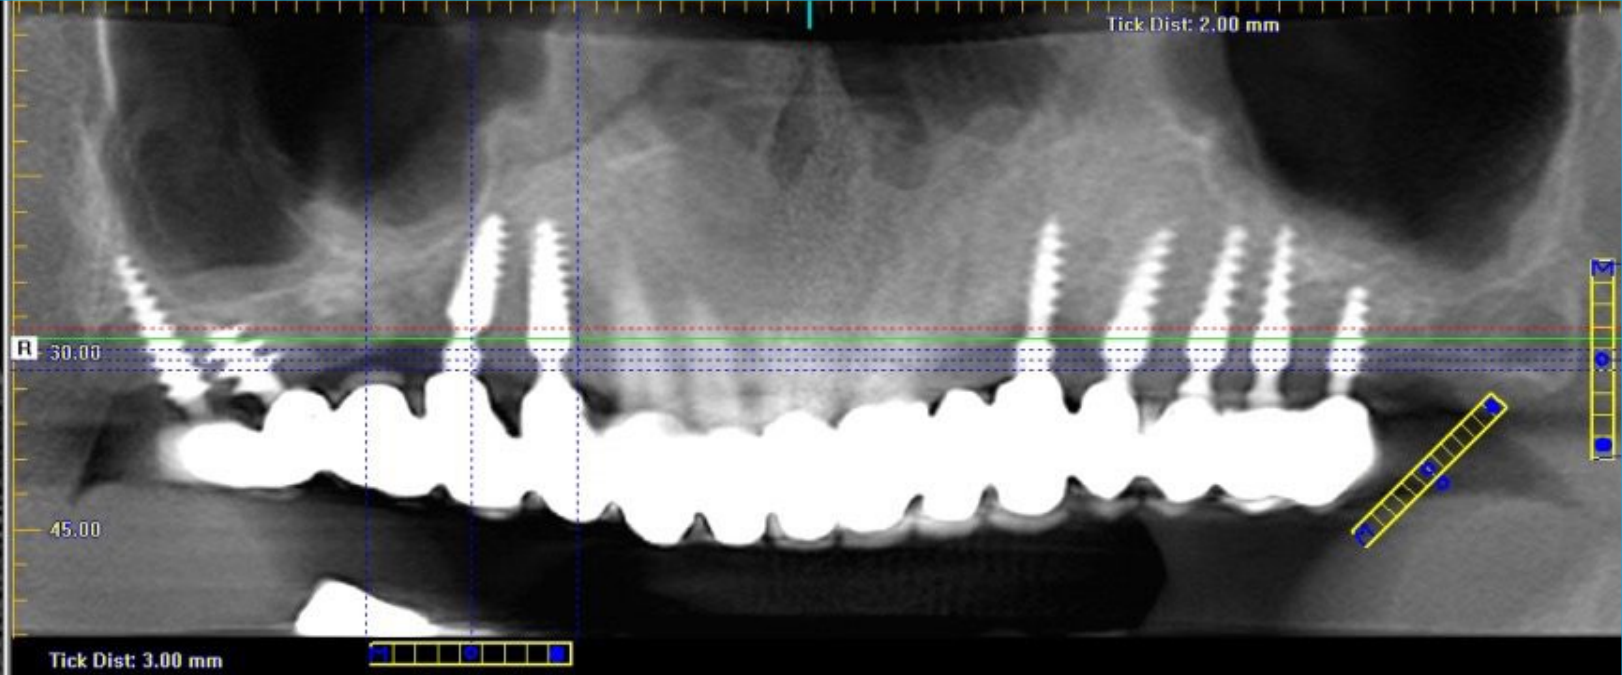

Combined rehabilitation on teeth and implants

Treatment technique

MIDI – Minimal invasive dental implantology on upper jaw

Implants used

Compressive & Basal implants Open dental system ROOTT

Primary stability control - Periotest

Final prosthesis - zirconium

Open Dental
Community

Thank You

President of the Open Dental Community in Spain

Dr. Antonio Rey Gil

THE SPACE FREE OF STEREOTYPES

opdeco.org