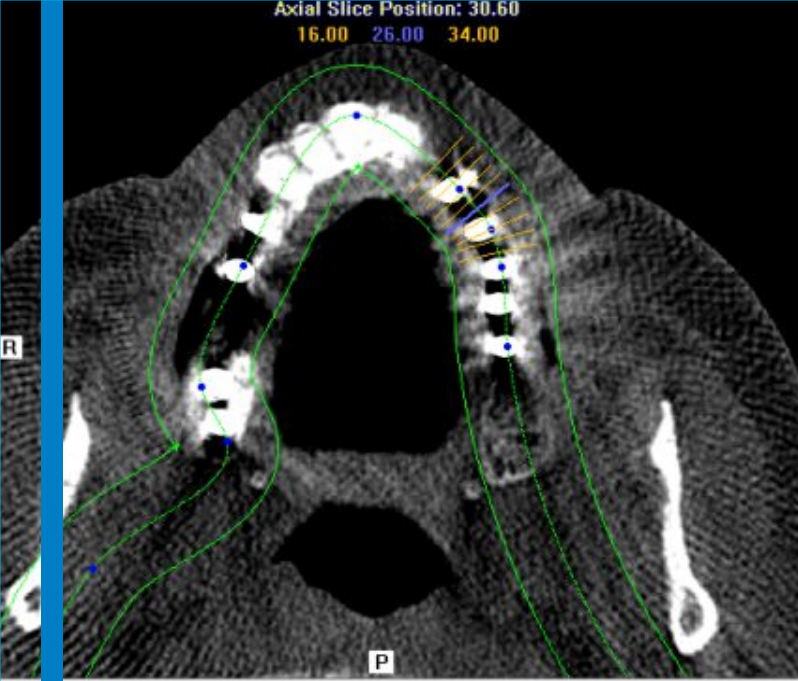

Combined rehabilitation on teeth and implants

Treatment technique

MIDI – Minimal invasive dental implantology on upper jaw

Implants used

Compressive & Basal implants Open dental system ROOTT

Primary stability control - Periotest

Final prosthesis - zirconium

Open Dental
Community

Thank You

President of the Open Dental Community in Spain

Dr. Antonio Rey Gil

THE SPACE FREE OF STEREOTYPES

opdeco.org