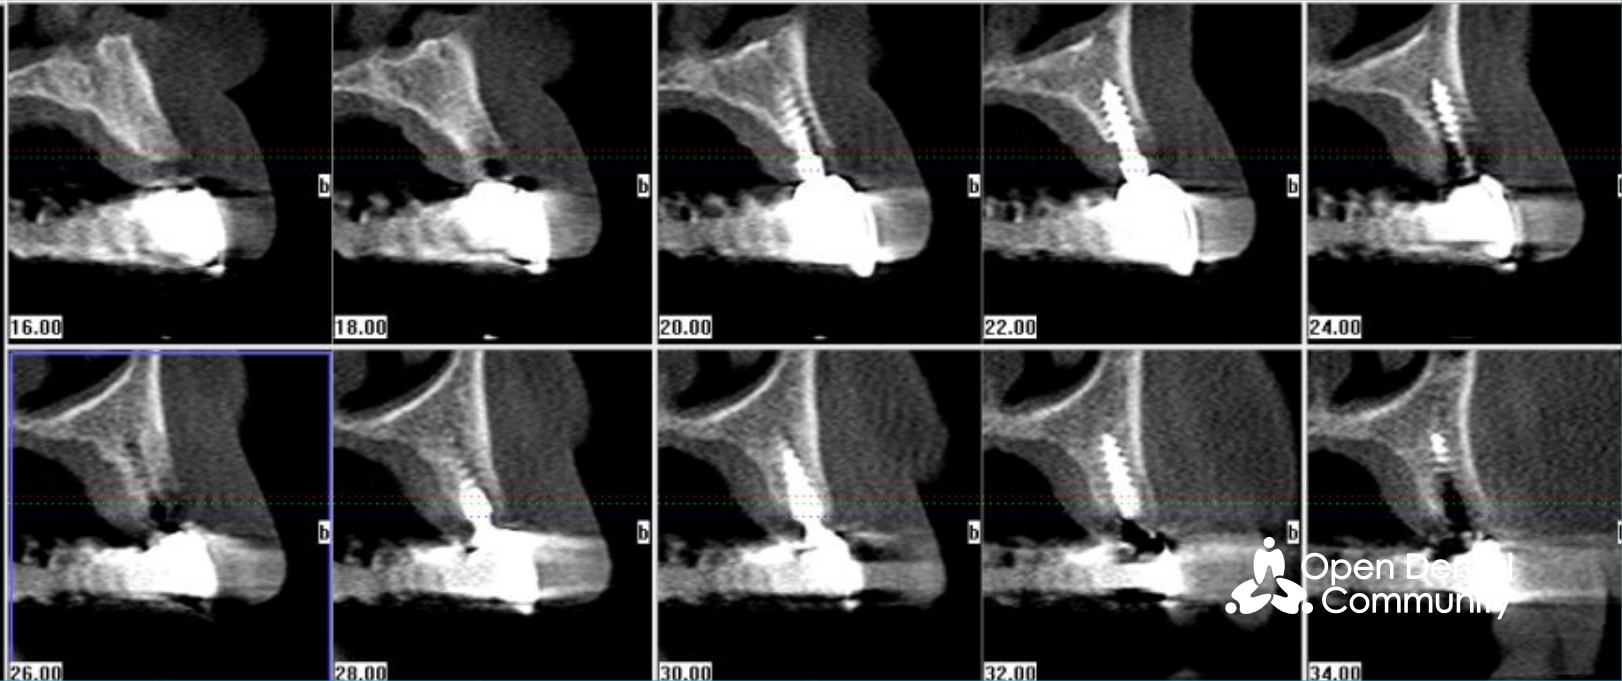

Combined rehabilitation on teeth and implants

Treatment technique

MIDI – Minimal invasive dental implantology on upper jaw

Implants used

Compressive & Basal implants Open dental system ROOTT

Primary stability control - Periotest

Final prosthesis - zirconium

Open Dental
Community

Thank You

President of the Open Dental Community in Spain

Dr. Antonio Rey Gil

THE SPACE FREE OF STEREOTYPES

opdeco.org