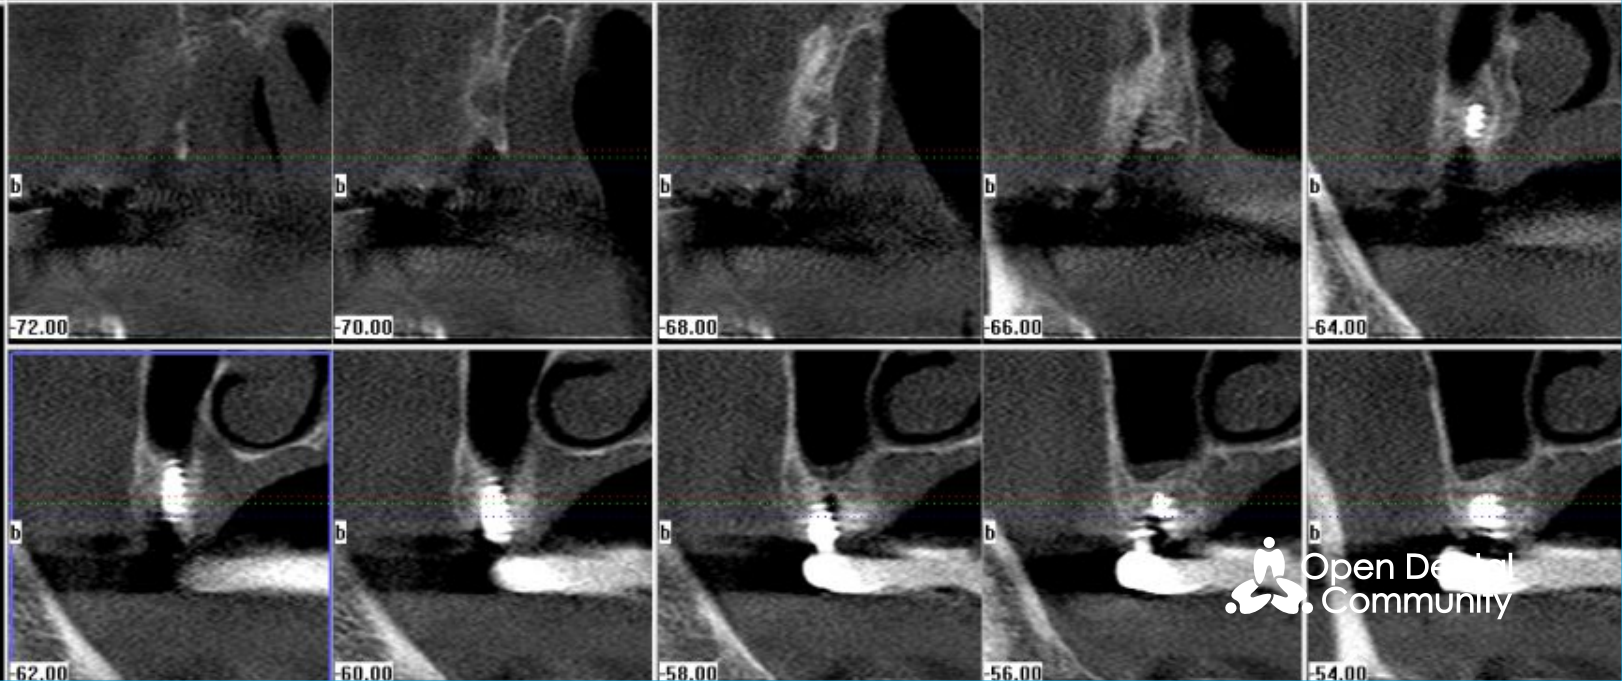

Combined rehabilitation on teeth and implants

Treatment technique

MIDI – Minimal invasive dental implantology on upper jaw

Implants used

Compressive & Basal implants Open dental system ROOTT

Primary stability control - Periotest

Final prosthesis - zirconium

Open Dental
Community

Thank You

President of the Open Dental Community in Spain

Dr. Antonio Rey Gil

THE SPACE FREE OF STEREOTYPES

opdeco.org