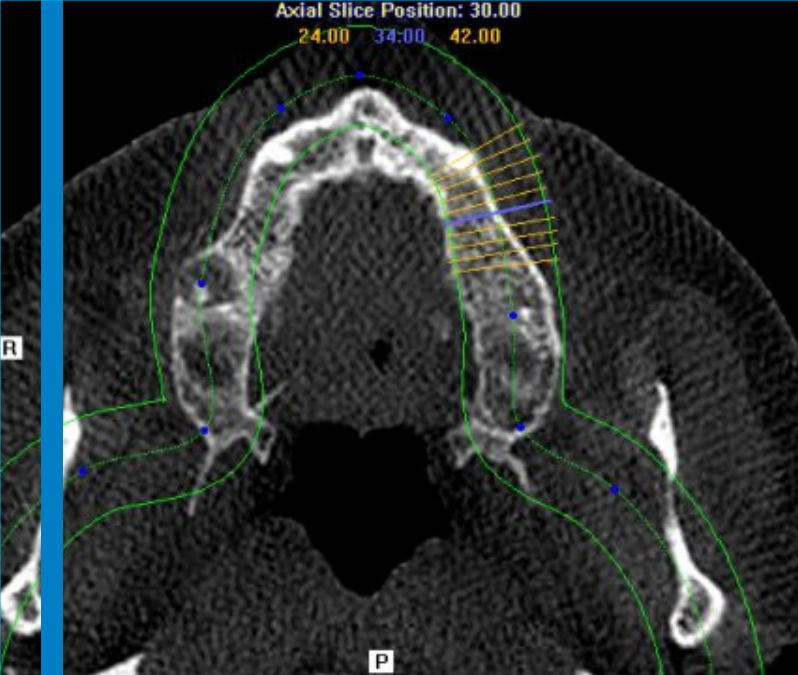

Combined rehabilitation on teeth and implants

Treatment technique

MIDI – Minimal invasive dental implantology on upper jaw

Implants used

Compressive & Basal implants Open dental system ROOTT

Primary stability control - Periotest

Final prosthesis - zirconium

Open Dental
Community

Thank You

President of the Open Dental Community in Spain

Dr. Antonio Rey Gil

THE SPACE FREE OF STEREOTYPES

opdeco.org