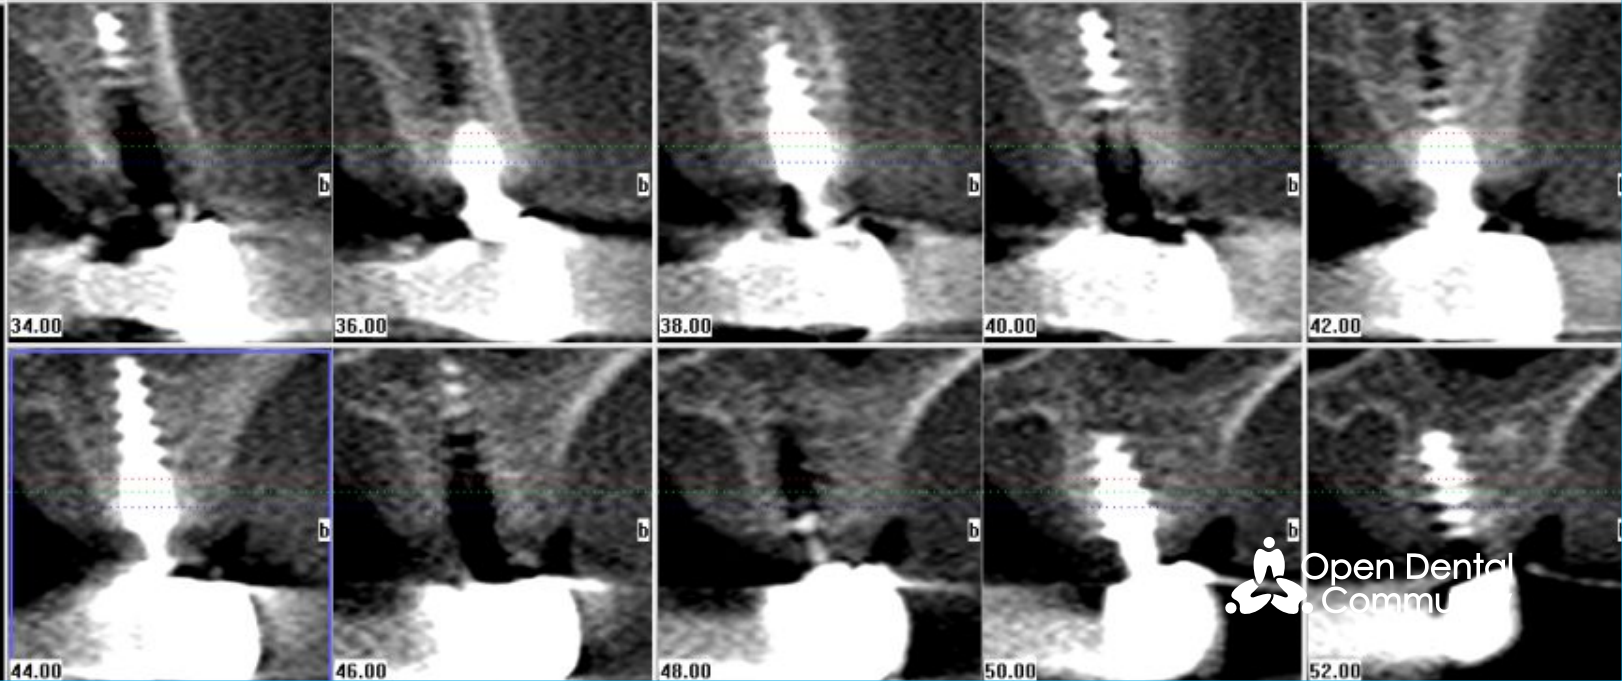

Combined rehabilitation on teeth and implants

Treatment technique

MIDI – Minimal invasive dental implantology on upper jaw

Implants used

Compressive & Basal implants Open dental system ROOTT

Primary stability control - Periotest

Final prosthesis - zirconium

Open Dental
Community

Thank You

President of the Open Dental Community in Spain

Dr. Antonio Rey Gil

THE SPACE FREE OF STEREOTYPES

opdeco.org