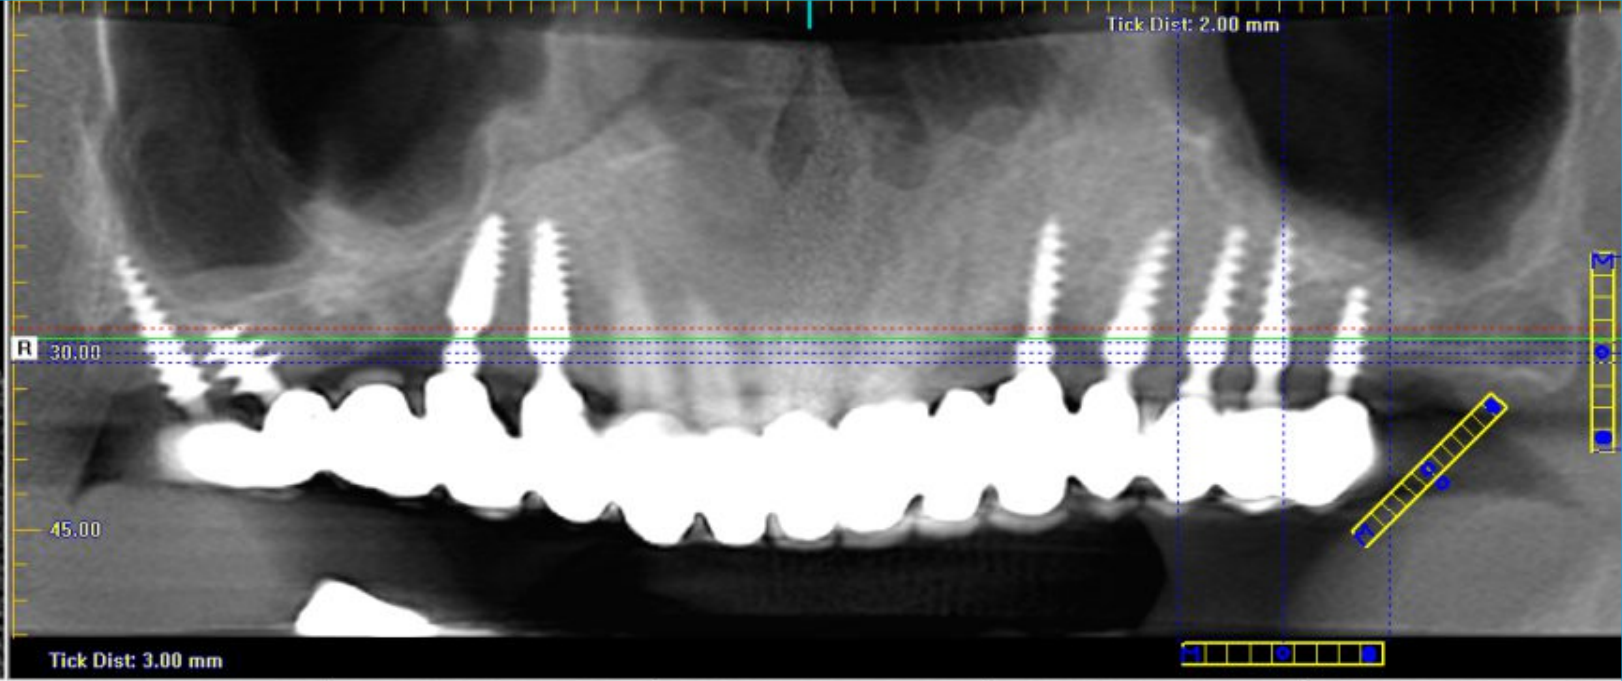

Combined rehabilitation on teeth and implants

Treatment technique

MIDI – Minimal invasive dental implantology on upper jaw

Implants used

Compressive & Basal implants Open dental system ROOTT

Primary stability control - Periotest

Final prosthesis - zirconium

Open Dental
Community

Thank You

President of the Open Dental Community in Spain

Dr. Antonio Rey Gil

THE SPACE FREE OF STEREOTYPES

opdeco.org