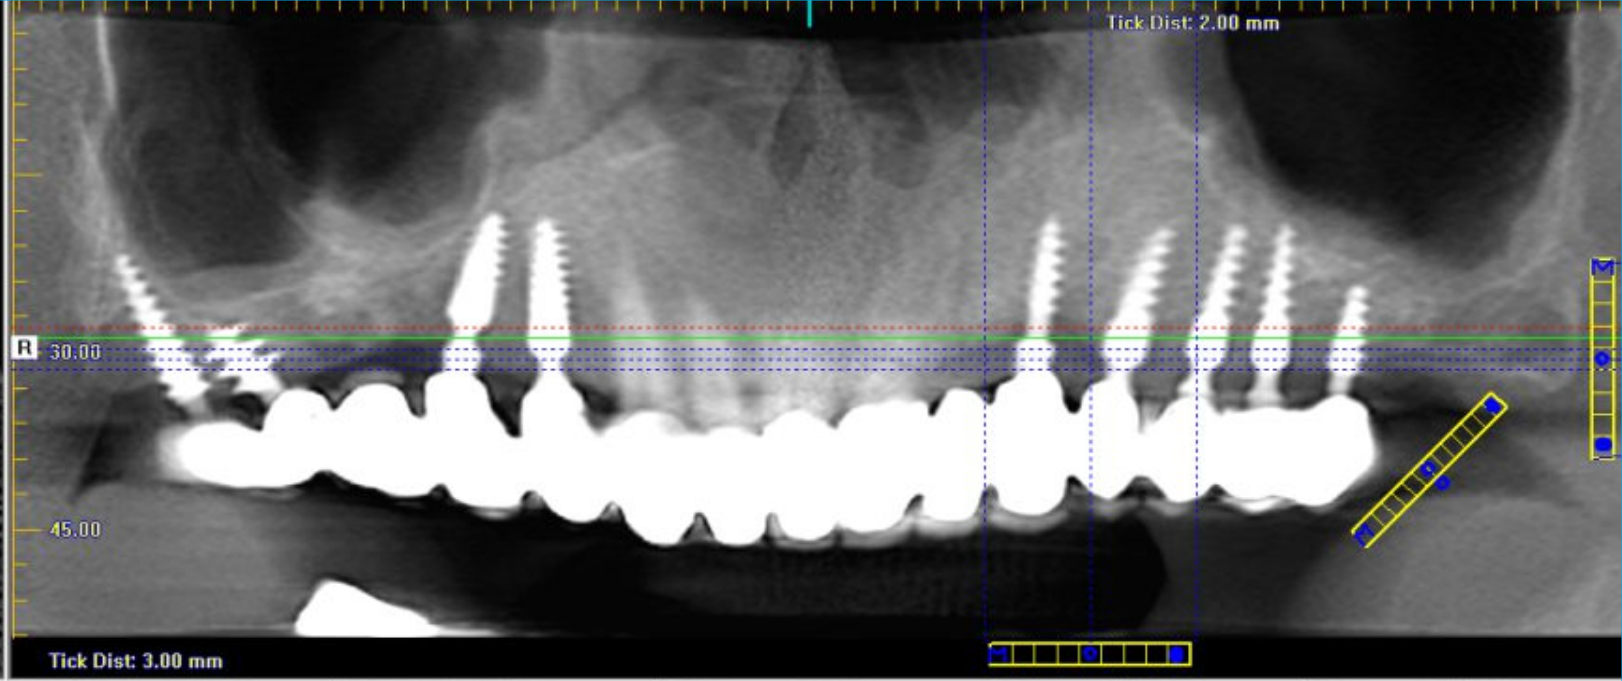

Combined rehabilitation on teeth and implants

Treatment technique

MIDI – Minimal invasive dental implantology on upper jaw

Implants used

Compressive & Basal implants Open dental system ROOTT

Primary stability control - Periotest

Final prosthesis - zirconium

Open Dental
Community

Thank You

President of the Open Dental Community in Spain

Dr. Antonio Rey Gil

THE SPACE FREE OF STEREOTYPES

opdeco.org