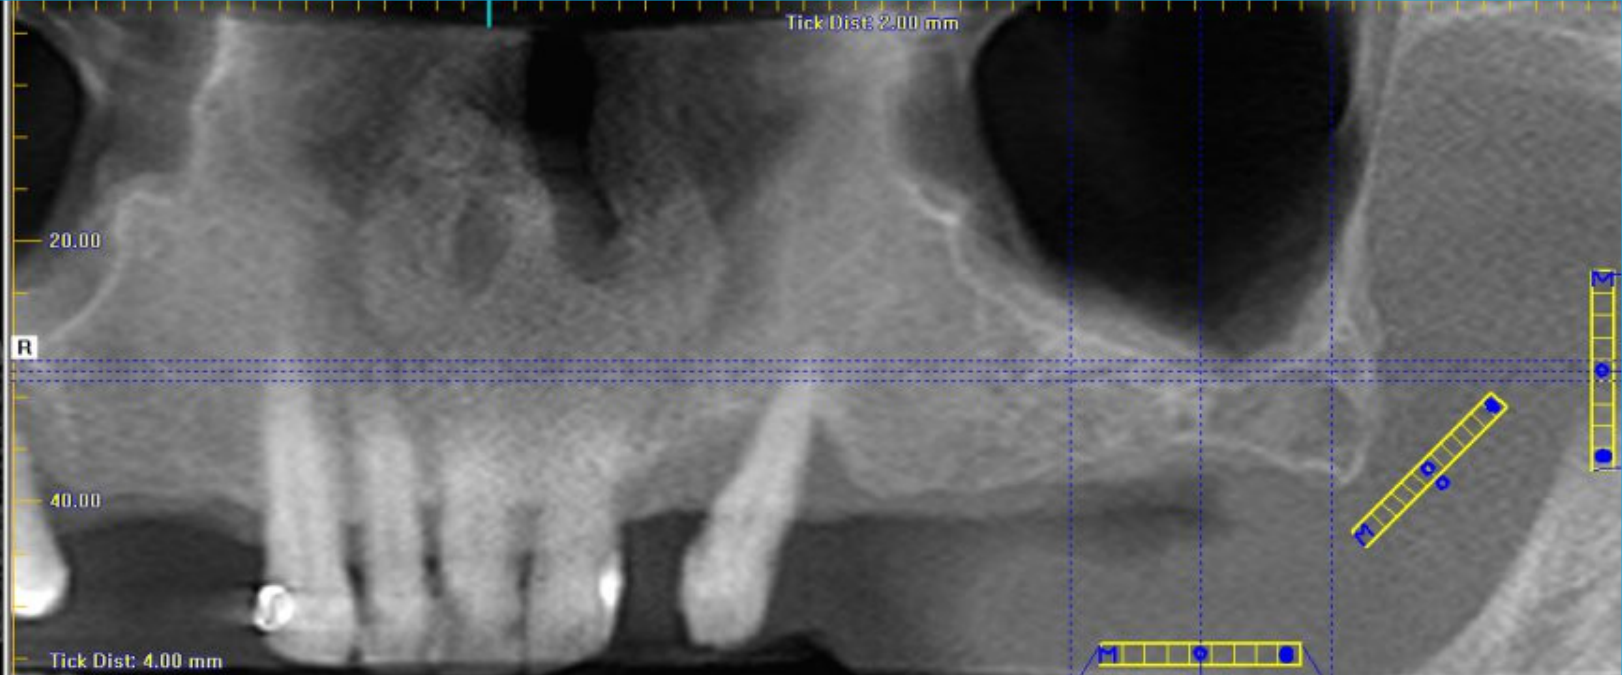

Combined rehabilitation on teeth and implants

Treatment technique

MIDI – Minimal invasive dental implantology on upper jaw

Implants used

Compressive & Basal implants Open dental system ROOTT

Primary stability control - Periotest

Final prosthesis - zirconium

Open Dental
Community

Thank You

President of the Open Dental Community in Spain

Dr. Antonio Rey Gil

THE SPACE FREE OF STEREOTYPES

opdeco.org