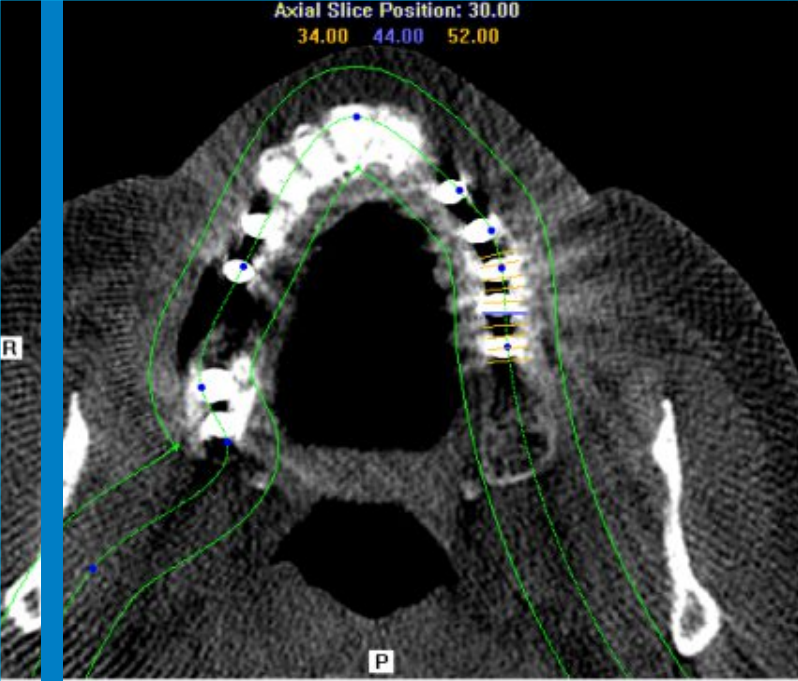

Combined rehabilitation on teeth and implants

Treatment technique

MIDI – Minimal invasive dental implantology on upper jaw

Implants used

Compressive & Basal implants Open dental system ROOTT

Primary stability control - Periotest

Final prosthesis - zirconium

Open Dental
Community

Thank You

President of the Open Dental Community in Spain

Dr. Antonio Rey Gil

THE SPACE FREE OF STEREOTYPES

opdeco.org