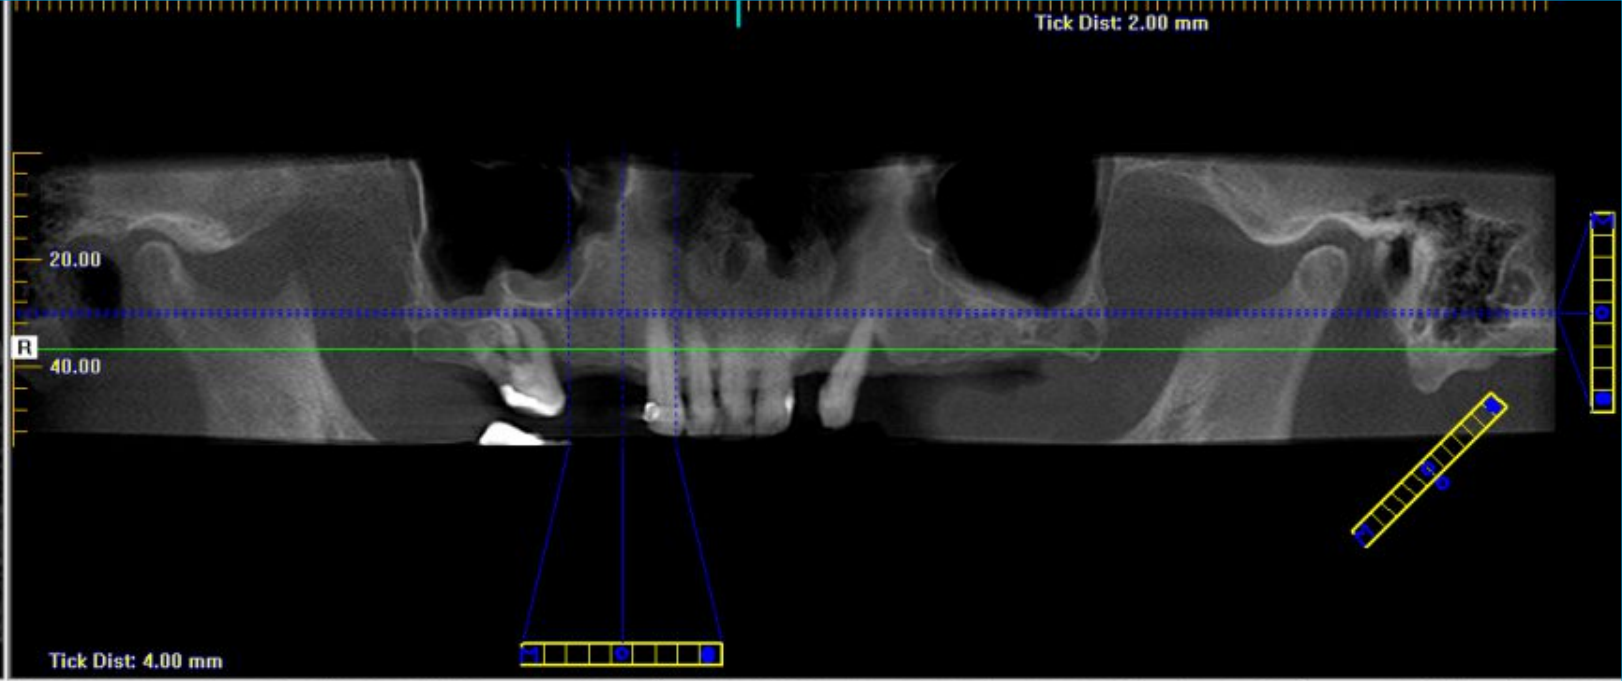

Open Dental
Community

Clinical case overview

President of the Open Dental Community in Spain

Dr. Antonio Rey Gil

THE SPACE FREE OF STEREOTYPES

opdeco.org

Summary

Partial edentulation, bone type II

Combined rehabilitation on teeth and implants

Treatment technique

MIDI – Minimal invasive dental implantology on upper jaw

Implants used

Compressive & Basal implants Open dental system ROOTT

Primary stability control - Periotest

Final prosthesis - zirconium

Open Dental
Community

Thank You

President of the Open Dental Community in Spain

Dr. Antonio Rey Gil

THE SPACE FREE OF STEREOTYPES

opdeco.org