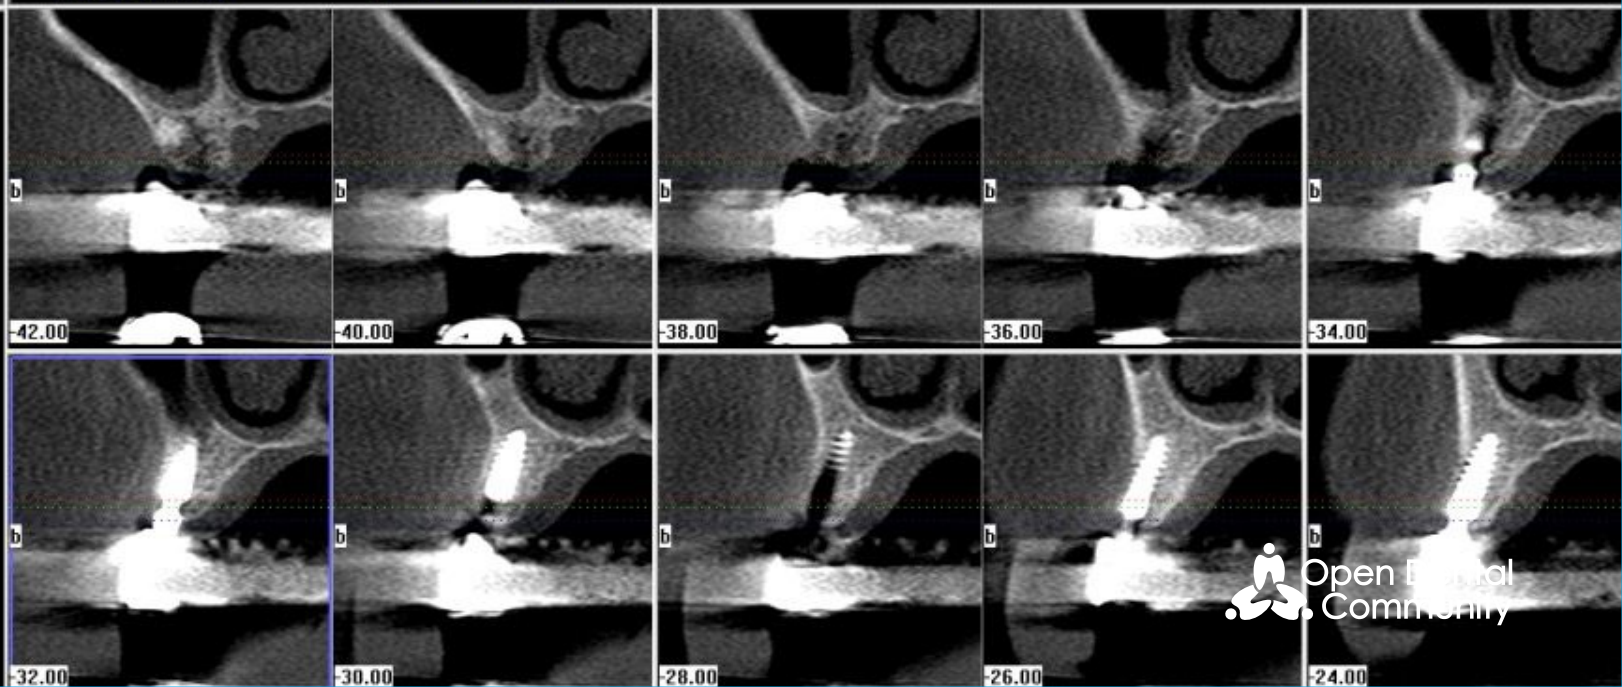

Combined rehabilitation on teeth and implants

Treatment technique

MIDI – Minimal invasive dental implantology on upper jaw

Implants used

Compressive & Basal implants Open dental system ROOTT

Primary stability control - Periotest

Final prosthesis - zirconium

Open Dental
Community

Thank You

President of the Open Dental Community in Spain

Dr. Antonio Rey Gil

THE SPACE FREE OF STEREOTYPES

opdeco.org