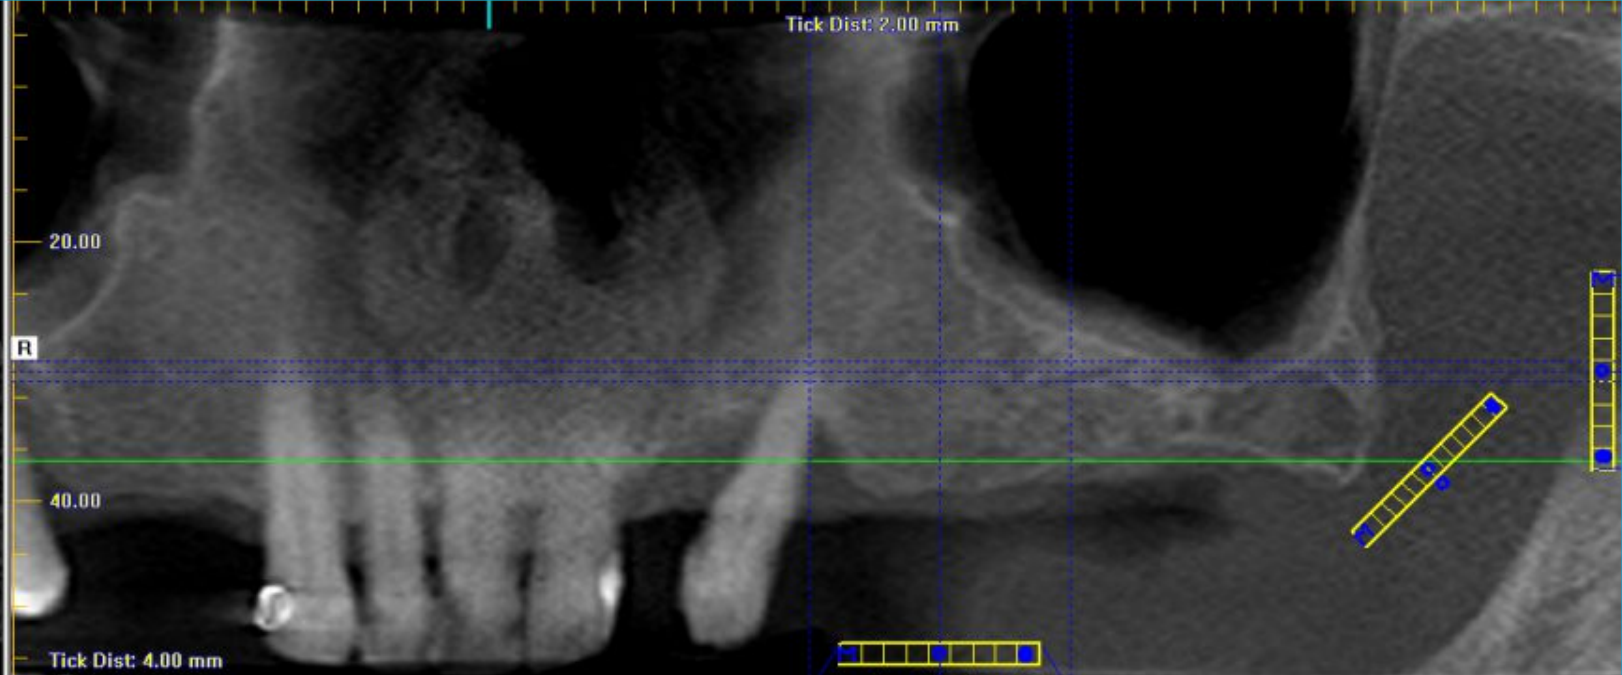

Combined rehabilitation on teeth and implants

Treatment technique

MIDI – Minimal invasive dental implantology on upper jaw

Implants used

Compressive & Basal implants Open dental system ROOTT

Primary stability control - Periotest

Final prosthesis - zirconium

Open Dental
Community

Thank You

President of the Open Dental Community in Spain

Dr. Antonio Rey Gil

THE SPACE FREE OF STEREOTYPES

opdeco.org