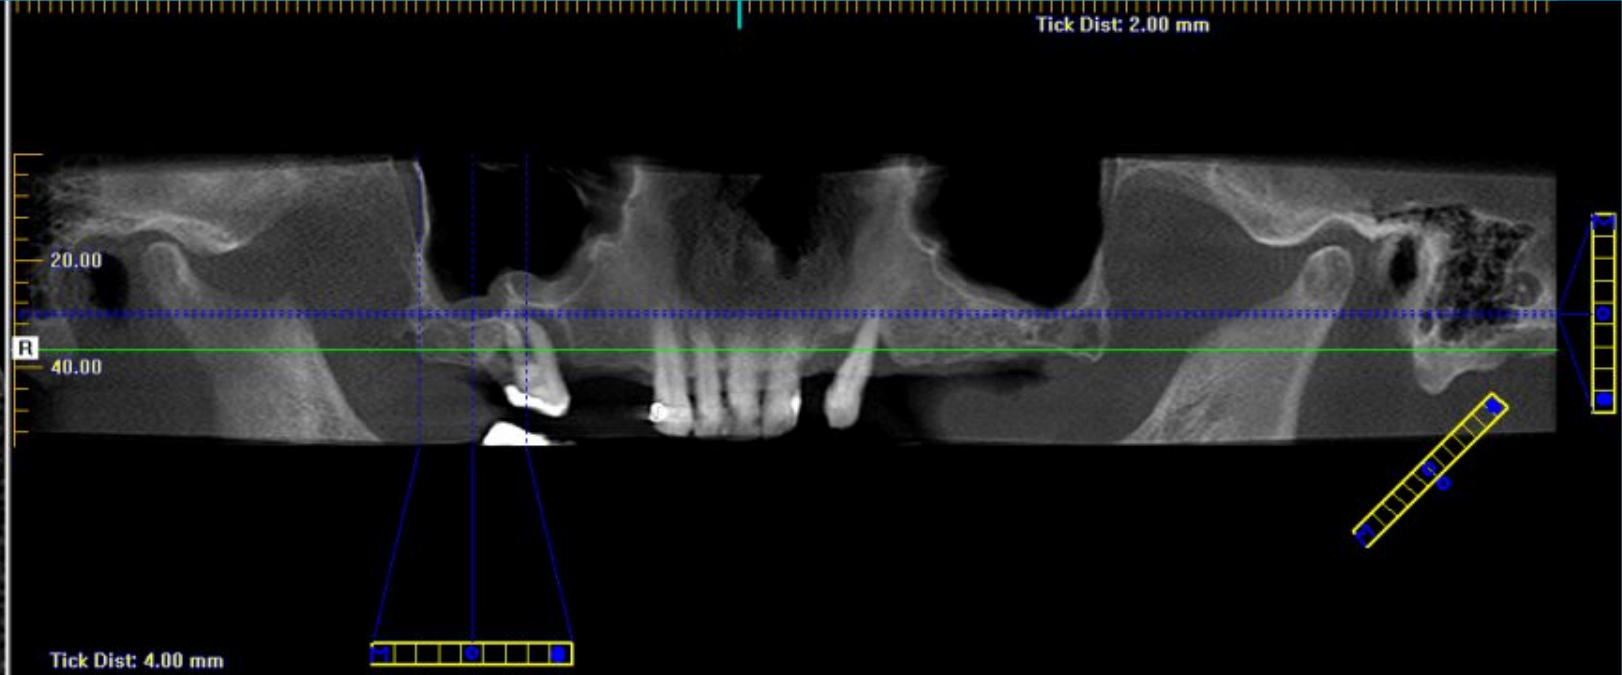

Open Dental
Community

Clinical case overview

President of the Open Dental Community in Spain

Dr. Antonio Rey Gil

THE SPACE FREE OF STEREOTYPES

opdeco.org

Summary

Partial edentulation, bone type II

Combined rehabilitation on teeth and implants

Treatment technique

MIDI – Minimal invasive dental implantology on upper jaw

Implants used

Compressive & Basal implants Open dental system ROOTT

Primary stability control - Periotest

Final prosthesis - zirconium

Open Dental
Community

Thank You

President of the Open Dental Community in Spain

Dr. Antonio Rey Gil

THE SPACE FREE OF STEREOTYPES

opdeco.org