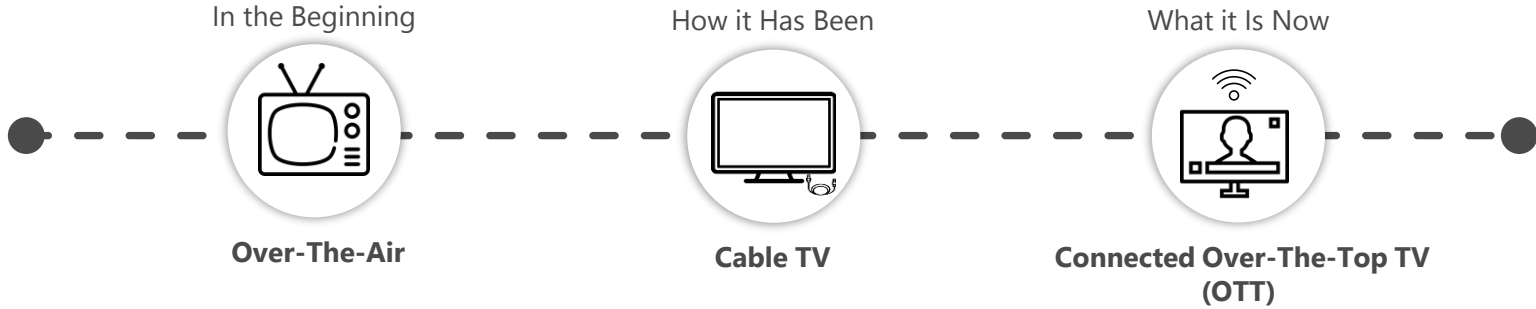

What is OTT?

(over the top tv)

The Traditional TV Experience is Evolving into the Connected OTT Experience.

OTT content is consumed in a similar way to cable. The difference is that it is streamed over an internet connection.

The Viewer Has Control of How, What, Where and When to Watch.

Scheduled OTT Programming, like:

On-Demand OTT Programming, like:

Who is the OTT Audience?