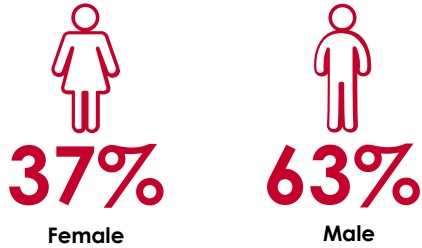

STATION SNAPSHOT

NEWS RADIO 1110 KFAB - OMAHA

KFAB-AM | Format: News/Talk

GENDER COMPOSITION

AGE COMPOSITION

56%
P18-64

MONTHLY REACH

HOUSEHOLD INCOME PROFILE