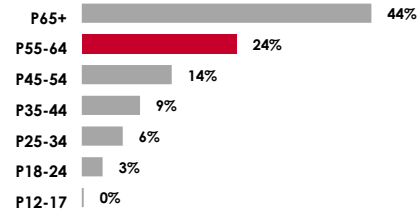

STATION SNAPSHOT

NEWS RADIO 1110 KFAB - OMAHA

KFAB-AM | Format: News/Talk

GENDER COMPOSITION

AGE COMPOSITION

56%
P18-64

MONTHLY REACH

HOUSEHOLD INCOME PROFILE