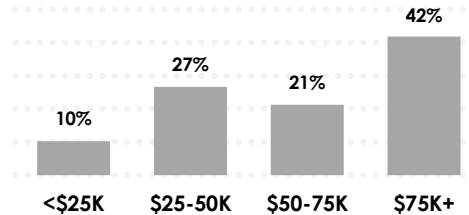

STATION SNAPSHOT

NEWS RADIO 1110 KFAB - OMAHA

KFAB-AM | Format: News/Talk

GENDER COMPOSITION

AGE COMPOSITION

56%
P18-64

MONTHLY REACH

HOUSEHOLD INCOME PROFILE