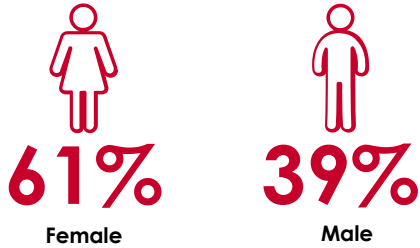

STATION SNAPSHOT

96.1 KISS FM - OMAHA

KISO-FM | Format: Pop Contemporary Hit Radio

GENDER COMPOSITION

AGE COMPOSITION

53%
P25-54

MONTHLY REACH

HOUSEHOLD INCOME PROFILE