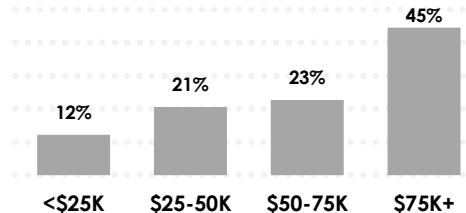

STATION SNAPSHOT

96.1 KISS FM - OMAHA

KISO-FM | Format: Pop Contemporary Hit Radio

GENDER COMPOSITION

AGE COMPOSITION

53%
P25-54

MONTHLY REACH

HOUSEHOLD INCOME PROFILE