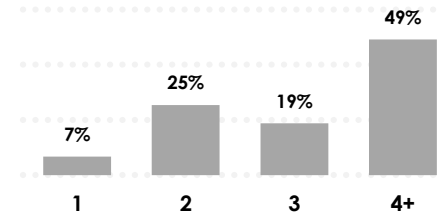

PERSONS IN HOUSEHOLD