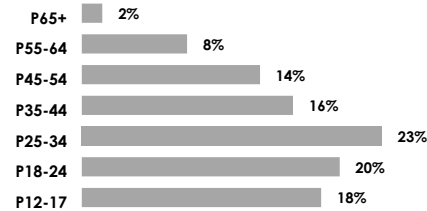

STATION SNAPSHOT

96.1 KISS FM - OMAHA

KISO-FM | Format: Pop Contemporary Hit Radio

GENDER COMPOSITION

AGE COMPOSITION

53%
P25-54

MONTHLY REACH

HOUSEHOLD INCOME PROFILE