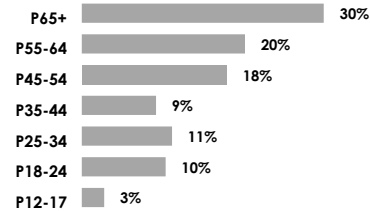

STATION SNAPSHOT

THE WOLF 93.3 - OMAHA

KFFF-FM | Format: Classic Country

GENDER COMPOSITION

AGE COMPOSITION

48%
P18-54

MONTHLY REACH

HOUSEHOLD INCOME PROFILE