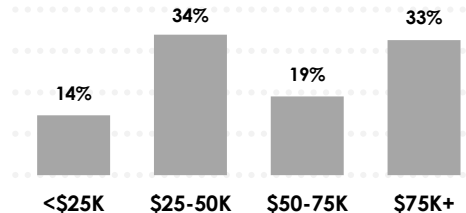

STATION SNAPSHOT

THE WOLF 93.3 - OMAHA

KFFF-FM | Format: Classic Country

GENDER COMPOSITION

AGE COMPOSITION

48%
P18-54

MONTHLY REACH

HOUSEHOLD INCOME PROFILE