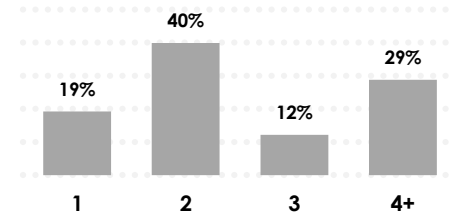

PERSONS IN HOUSEHOLD