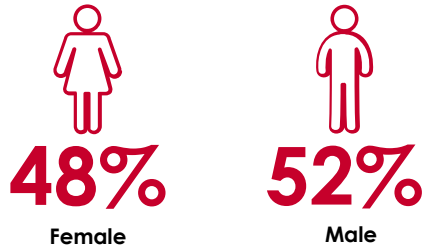

STATION SNAPSHOT

THE WOLF 93.3 - OMAHA

KFFF-FM | Format: Classic Country

GENDER COMPOSITION

AGE COMPOSITION

48%
P18-54

MONTHLY REACH

HOUSEHOLD INCOME PROFILE