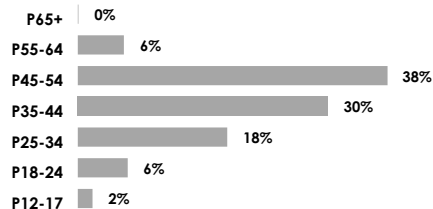

STATION SNAPSHOT ROCK 94.9 - OMAHA

KISO-FM HD2 | Format: Classic Rock

GENDER COMPOSITION

AGE COMPOSITION

86%
P25-54

MONTHLY REACH

HOUSEHOLD INCOME PROFILE

PERSONS IN HOUSEHOLD