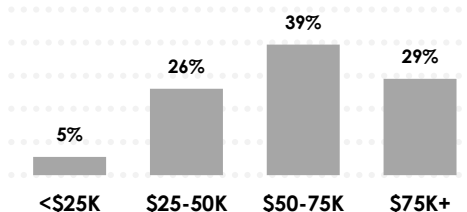

STATION SNAPSHOT ROCK 94.9 - OMAHA

KISO-FM HD2 | Format: Classic Rock

GENDER COMPOSITION

AGE COMPOSITION

86%
P25-54

MONTHLY REACH

HOUSEHOLD INCOME PROFILE

PERSONS IN HOUSEHOLD