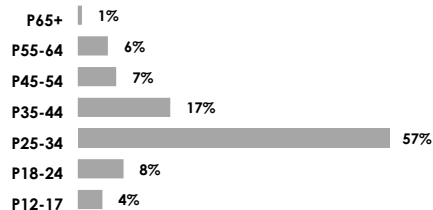

STATION SNAPSHOT

102.3 EL PATRÓN - OMAHA

KFFF-FM HD2 | Format: Regional Mexican

GENDER COMPOSITION

AGE COMPOSITION

81%
P25-54

MONTHLY REACH

HOUSEHOLD INCOME PROFILE