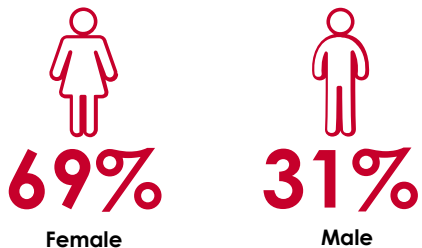

STATION SNAPSHOT

102.3 EL PATRÓN - OMAHA

KFFF-FM HD2 | Format: Regional Mexican

GENDER COMPOSITION

AGE COMPOSITION

81%
P25-54

MONTHLY REACH

HOUSEHOLD INCOME PROFILE