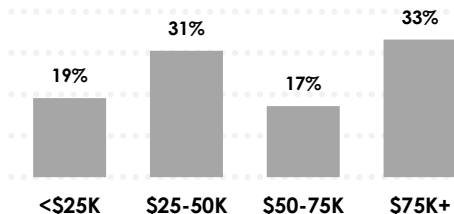

STATION SNAPSHOT

102.3 EL PATRÓN - OMAHA

KFFF-FM HD2 | Format: Regional Mexican

GENDER COMPOSITION

AGE COMPOSITION

81%
P25-54

MONTHLY REACH

HOUSEHOLD INCOME PROFILE