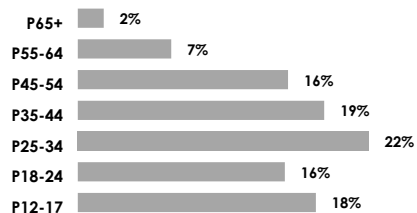

STATION SNAPSHOT

96.1 KISS FM - OMAHA

KISO-FM | Format: Pop CHR

GENDER COMPOSITION

AGE COMPOSITION

57%
P25-54

MONTHLY REACH

HOUSEHOLD INCOME PROFILE