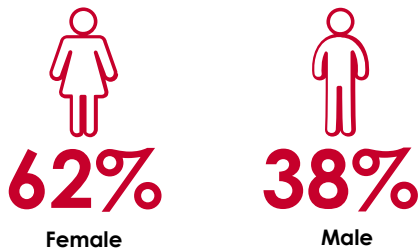

STATION SNAPSHOT

96.1 KISS FM - OMAHA

KISO-FM | Format: Pop CHR

GENDER COMPOSITION

AGE COMPOSITION

57%
P25-54

MONTHLY REACH

HOUSEHOLD INCOME PROFILE