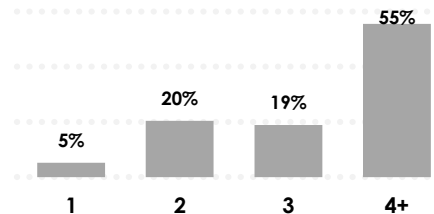

PERSONS IN HOUSEHOLD