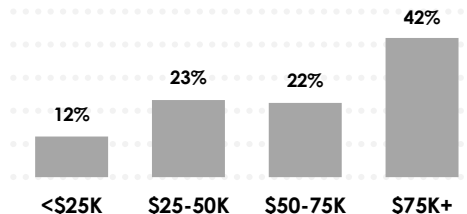

STATION SNAPSHOT

96.1 KISS FM - OMAHA

KISO-FM | Format: Pop CHR

GENDER COMPOSITION

AGE COMPOSITION

57%
P25-54

MONTHLY REACH

HOUSEHOLD INCOME PROFILE