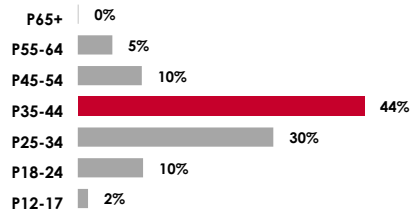

STATION SNAPSHOT

102.3 EL PATRÓN - OMAHA

KFFF-FM HD2 | Format: Regional Mexican

GENDER COMPOSITION

AGE COMPOSITION

84%
P25-54

MONTHLY REACH

HOUSEHOLD INCOME PROFILE