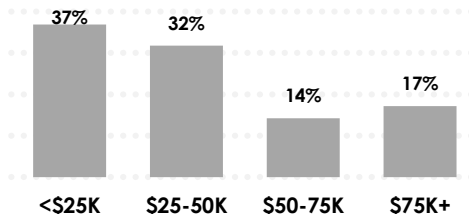

STATION SNAPSHOT

102.3 EL PATRÓN - OMAHA

KFFF-FM HD2 | Format: Regional Mexican

GENDER COMPOSITION

AGE COMPOSITION

84%
P25-54

MONTHLY REACH

HOUSEHOLD INCOME PROFILE