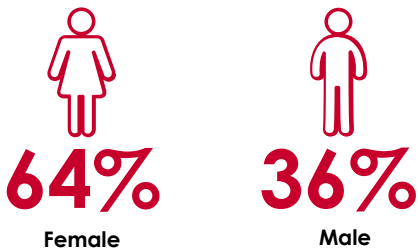

STATION SNAPSHOT

102.3 EL PATRÓN - OMAHA

KFFF-FM HD2 | Format: Regional Mexican

GENDER COMPOSITION

AGE COMPOSITION

84%
P25-54

MONTHLY REACH

HOUSEHOLD INCOME PROFILE

PERSONS IN HOUSEHOLD