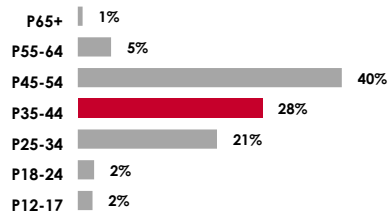

STATION SNAPSHOT

ROCK 94.9 - OMAHA

KISO-FM HD2 | Format: Classic Rock

GENDER COMPOSITION

AGE COMPOSITION

89%
P25-54

MONTHLY REACH

HOUSEHOLD INCOME PROFILE