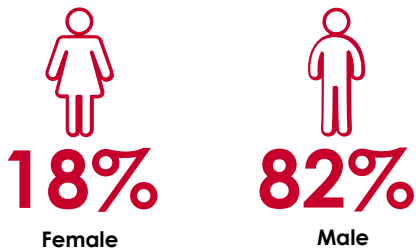

STATION SNAPSHOT

ROCK 94.9 - OMAHA

KISO-FM HD2 | Format: Classic Rock

GENDER COMPOSITION

AGE COMPOSITION

89%
P25-54

MONTHLY REACH

HOUSEHOLD INCOME PROFILE

PERSONS IN HOUSEHOLD