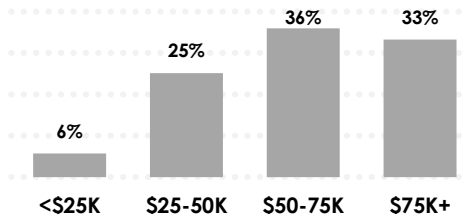

STATION SNAPSHOT

ROCK 94.9 - OMAHA

KISO-FM HD2 | Format: Classic Rock

GENDER COMPOSITION

AGE COMPOSITION

89%
P25-54

MONTHLY REACH

HOUSEHOLD INCOME PROFILE