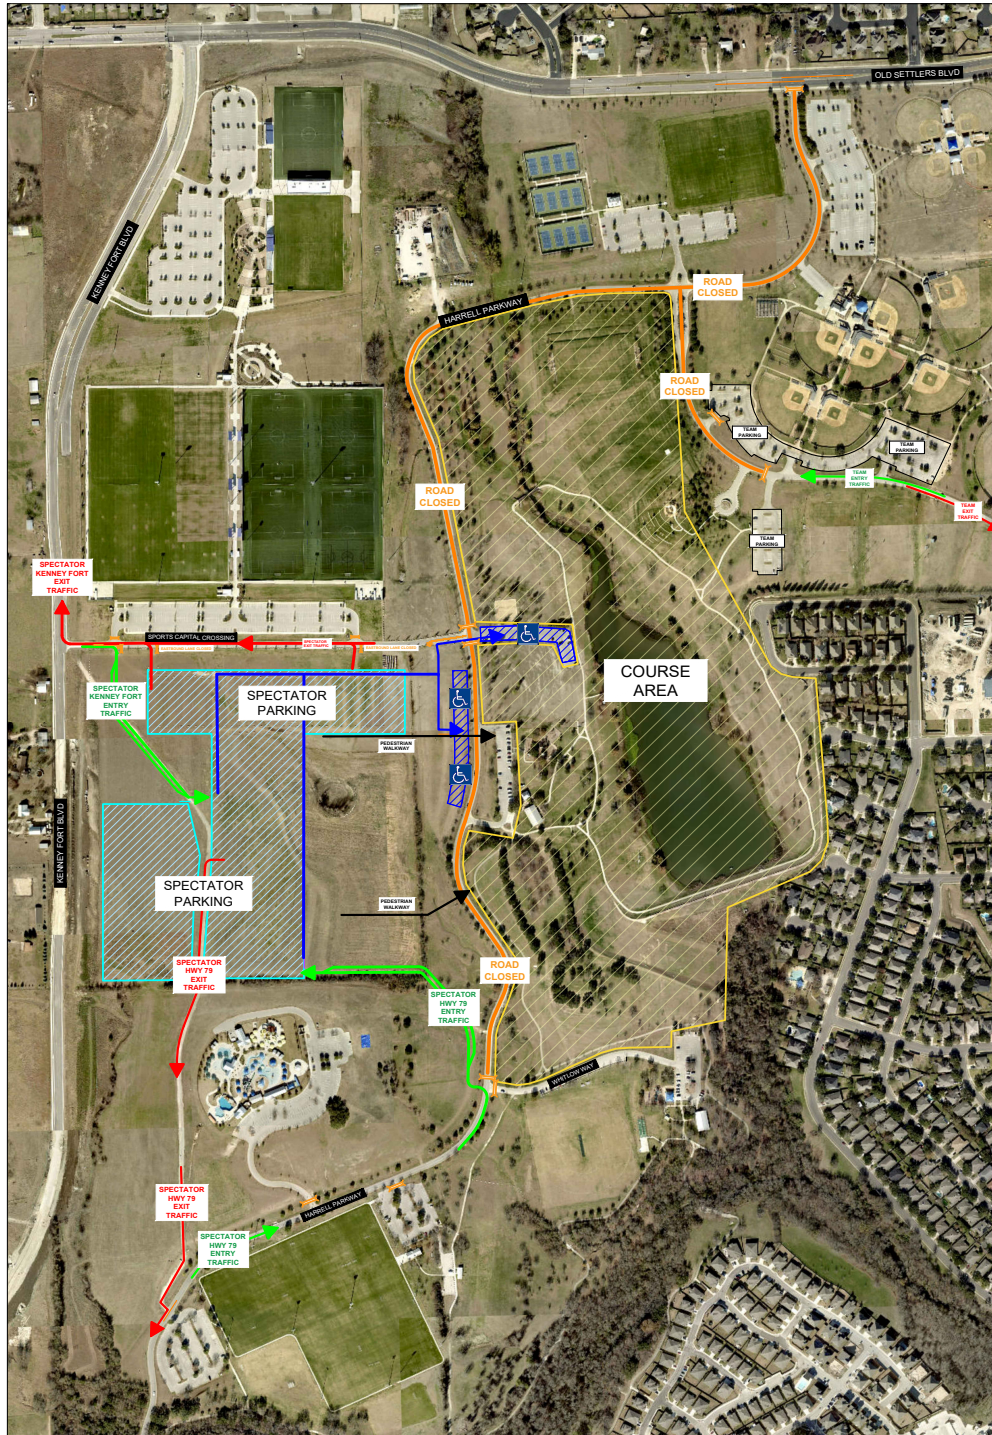

SPECTATOR PARKING

Lots will open at 7:30 am. Vehicles will either scan a prepaid parking ticket or purchase a parking ticket prior to entering lot.

- All transactions will be done by mobile devices. **NO CASH!**

Spectator Parking will have the choice of TWO entrance/exit points (north OR south). Spectators can enter the park beginning at 7:30am. There will be NO shuttle buses that will take spectators to the main event area.

- North – Off Old Settlers Blvd to Kenney Fort
- South – Off Hwy 79 to Harrell Pkwy

UIL STATE CROSS COUNTRY MEET - 2023