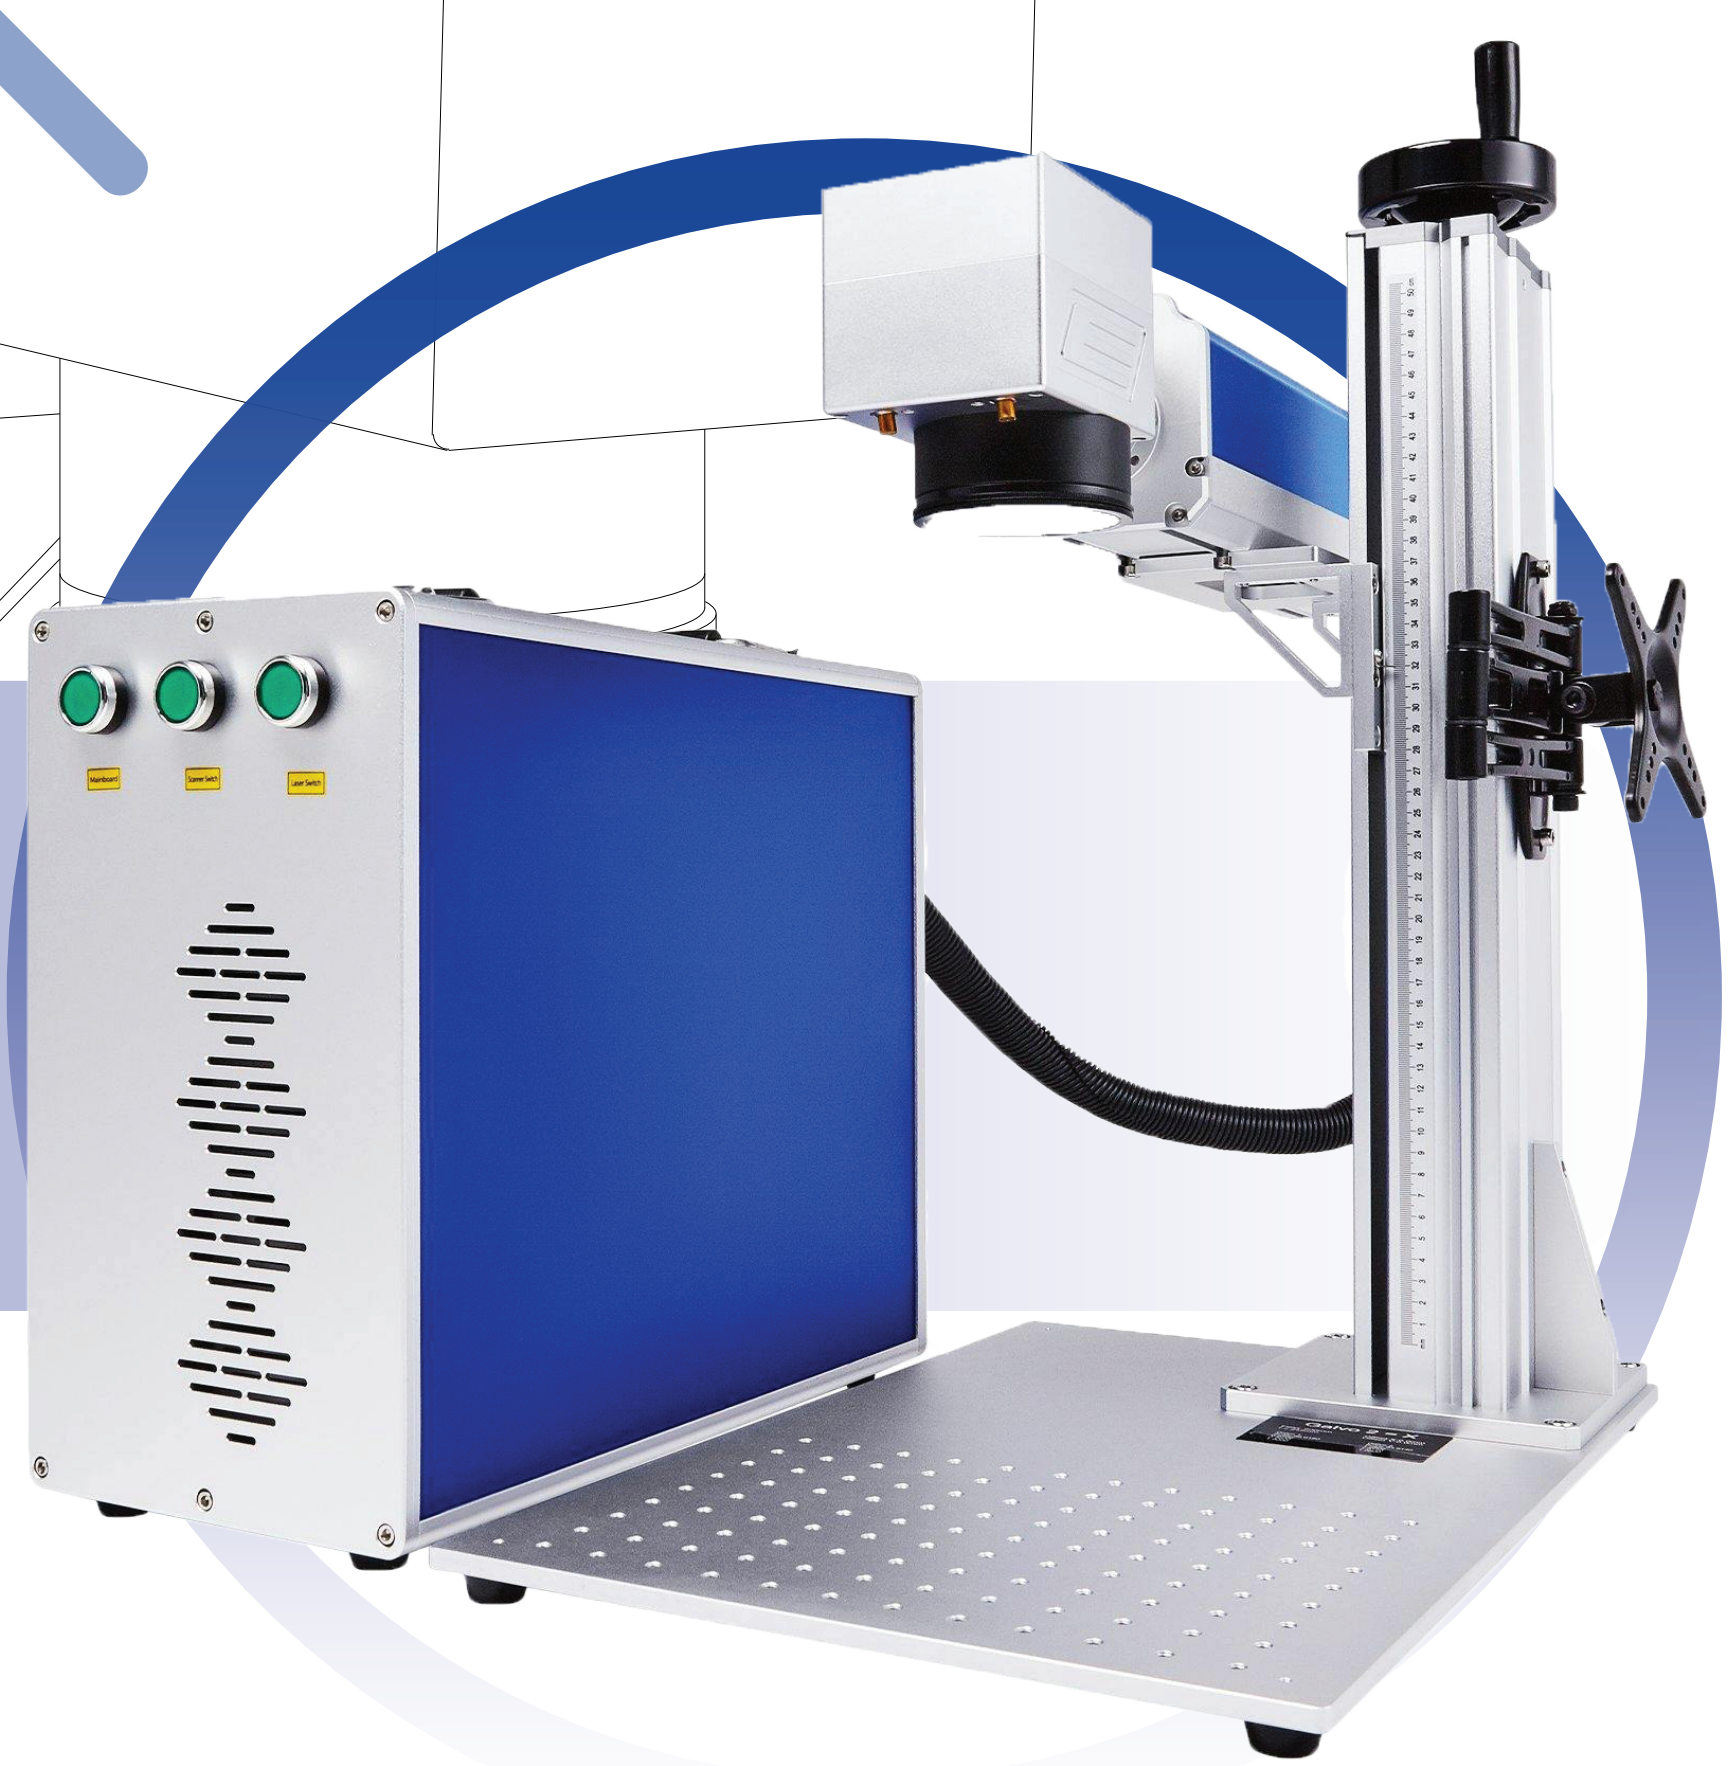

Fiber Laser Markers

The answer to your metalwork needs is here! Our Fiber Laser Marker line makes immediately stunning designs on your metals and hard plastics.

FM1212-50S

FM5959-20

FM7979-30