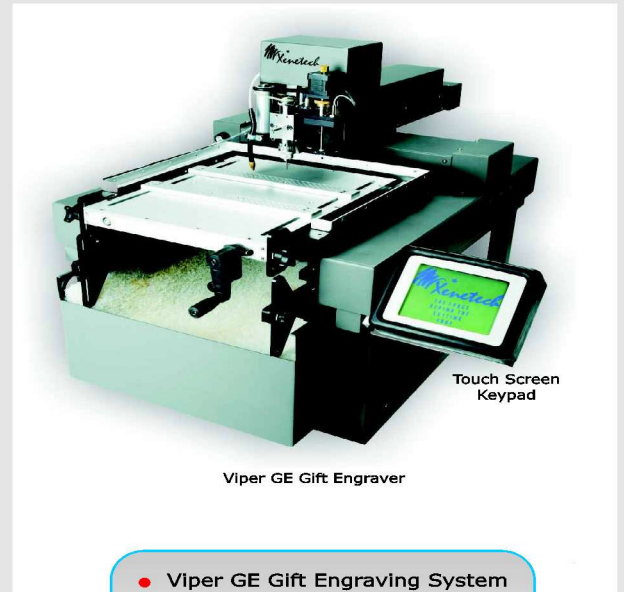

Viper GE Gift Engraving System

Xenetech's Viper GE was designed for all gift and jewelry engraving applications including bowls, cups, mugs, inside and outside ring engraving, small and large gifts, small and large jewelry pieces, bracelets, pens, plaques, signs, awards, medals, tags and industrial parts. The system contains Xenetech's automatic surface sensing capability that allows for flat, curved surfaces and cylindrical engraving on various materials including glass, plastic and metal. Each system includes Xenetech's professional engraving windows based software-XGW-32, 40 engraving fonts, 2500 engravable True-Type fonts, the new Viper high productivity electronics, touch screen keypad, flat engraving table, quick change ring, flat and cylindrical engraving attachments, a rotary engraving spindle and a two year warranty.

Specifications

- Flat table surface area: 12" x 12" (17.78 x 27.94cm) with 8" pass through access.
- ID ring size vise holder: #2 to #16 (Class Ring holder optional)
- Base Footprint: 21.75"x26.5" (68.58 x 52.07 cm)
- Overall Dimensions: 30.375" W x 27.25" H x 39.125" D
- Weight: 100lbs.
- Maximum material clearance:
 - Flat Engraving 6.5"
 - Flat Engraving (table/water basin removed) to the floor
- Cylindrical Engraving to a 12" diameter with 14.25" height
- Tilt Flat Table 26 , Tilt Cylindrical 35 ,

- Viper GE Gift Engraving System with Ring Engraver
- Self centering Vise and Flat Table
- Cylindrical Attachment
- 4 Bearing Spindal (for plastic, burnishing and deeper material engraving)
- Diamond drag adaptor kit
- Three jig-holding jaws (watch, backs and jewelry items)
- Circulating lubrication bath
- Tool Holder