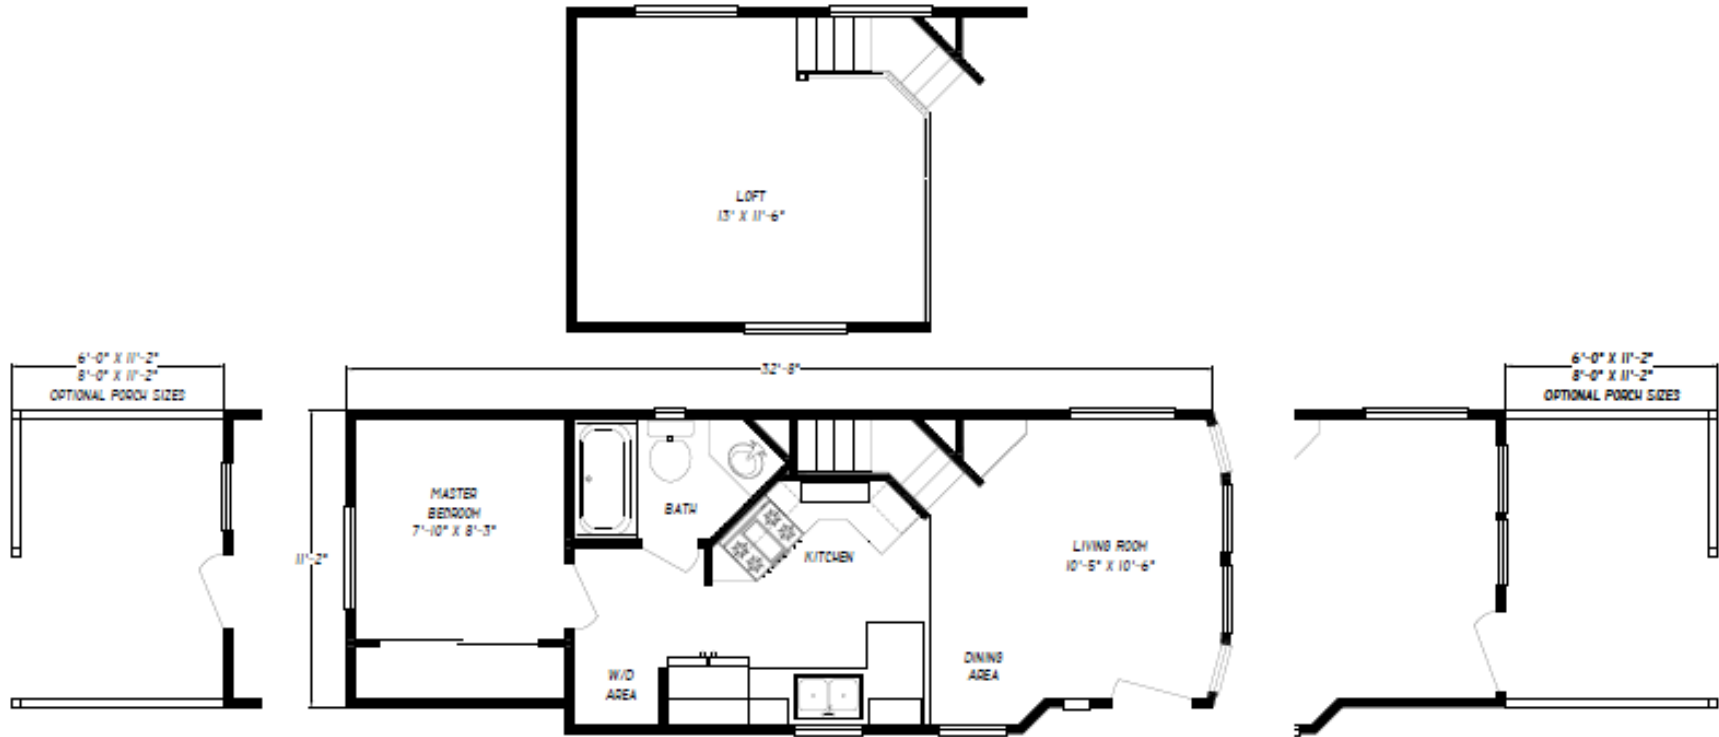

Grand Teton Series
MODEL F: GT 3312FLF (386 Sq Ft.)

Specifications Subject to Change Without Notice or Obligation
3/30/2020

Grand Teton Series Standard Features

Specifications Subject to Change Without Notice or Obligation

3/30/2020

EXTERIOR

- 4" trim on all windows
- Allura Lap Siding per plan
- 12" front overhang
- 12" rear overhang
- 12" eaves on sides (not on 15' wide models)
- 90" – 2"x4" exterior walls
- R-24 floors, R-13 walls & R-25 roof

DOORS & WINDOWS

- Half Light doors w/internal mini blinds
- Side light windows in standard door location
- Vinyl framed low "E" dual glaze windows
- Residential style mortise door hinges

STRUCTURAL

- 1 Year "wall to wall" warranty
- 30 lb. Roof load
- 2" x 4" Exterior walls 16" o.c.
- 2"x 6" - 16" o.c. floor joist
- 3/4" OSB T&G floor decking
- Transverse floor system
- 9:12 Combination Roof pitch
- Class A fire rated fiberglass shingles
- Removable hitches

BATHROOM

- 1 pc. fiberglass tub/shower per plan
- Granite/Quartz Countertop w/4" Backsplash
- Single lever tub/shower diverter
- Undermount Ceramic sink
- Exhaust fan
- 33" height lavy cabinet
- Elongated Quality Toilet
- Single Lever Faucet
- Towel bars and tissue holders (shipped Loose)