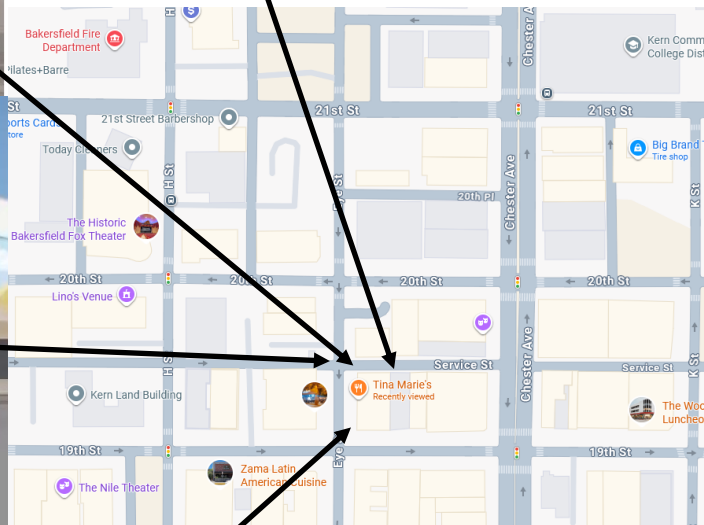

How to get to the Golden Empire Historical & Modeling Society's Clubhouse In Downtown Bakersfield, California

Physical Location: 1534 19th Street
Bakersfield CA 93301

Clubhouse is located on the 2nd & 3rd floors above Tina's Downtown Café located on the northeast corner of 19th & Eye Streets.

Clubhouse entrance is located in the alley to the rear of Tina's Downtown Café
Please note the direction of travel for the one-way streets in downtown Bakersfield

Phone: (661) 331-6695

Look for our world famous elevator entrance

Look to the right of the elevator for the call button to notify us you are in the alley

To access button, lift the lid using the black-colored tab as indicated in photo.

Alley looking east towards Chester Ave. from Eye St.

You can now press the call button indicated by arrow

Alley entrance from Eye St. looking south. Look for the dinosaur on the wall!

Press call button here

Tina Marie's Downtown Café looking north from 19th & Eye St.