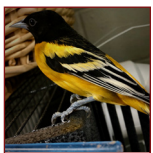

Dear Friends of Centre Wildlife Care,

During this season of giving, we hope that you will remember all of the wild animals in need.

Centre Wildlife Care is funded only by donations!

Your contribution goes a long way to help us provide professional care to these orphaned & injured wild animals.

This year CWC provided care to over 1,600 wild animals, which included bald eagles, owls, raccoons, and many of the common species that are orphaned because of human influence such as construction, cars and landscaping.

We accept all native species of wild animals that need help.

Centre Wildlife Care (CWC) is a non-profit, tax-exempt, charitable organization that provides professional care to orphaned and injured wild animals until they can be released back into the wild. Licensed by the PA Game Commission, the Fish & Boat Commission, the US Fish & Wildlife Service and the USDA.

Baltimore Oriole