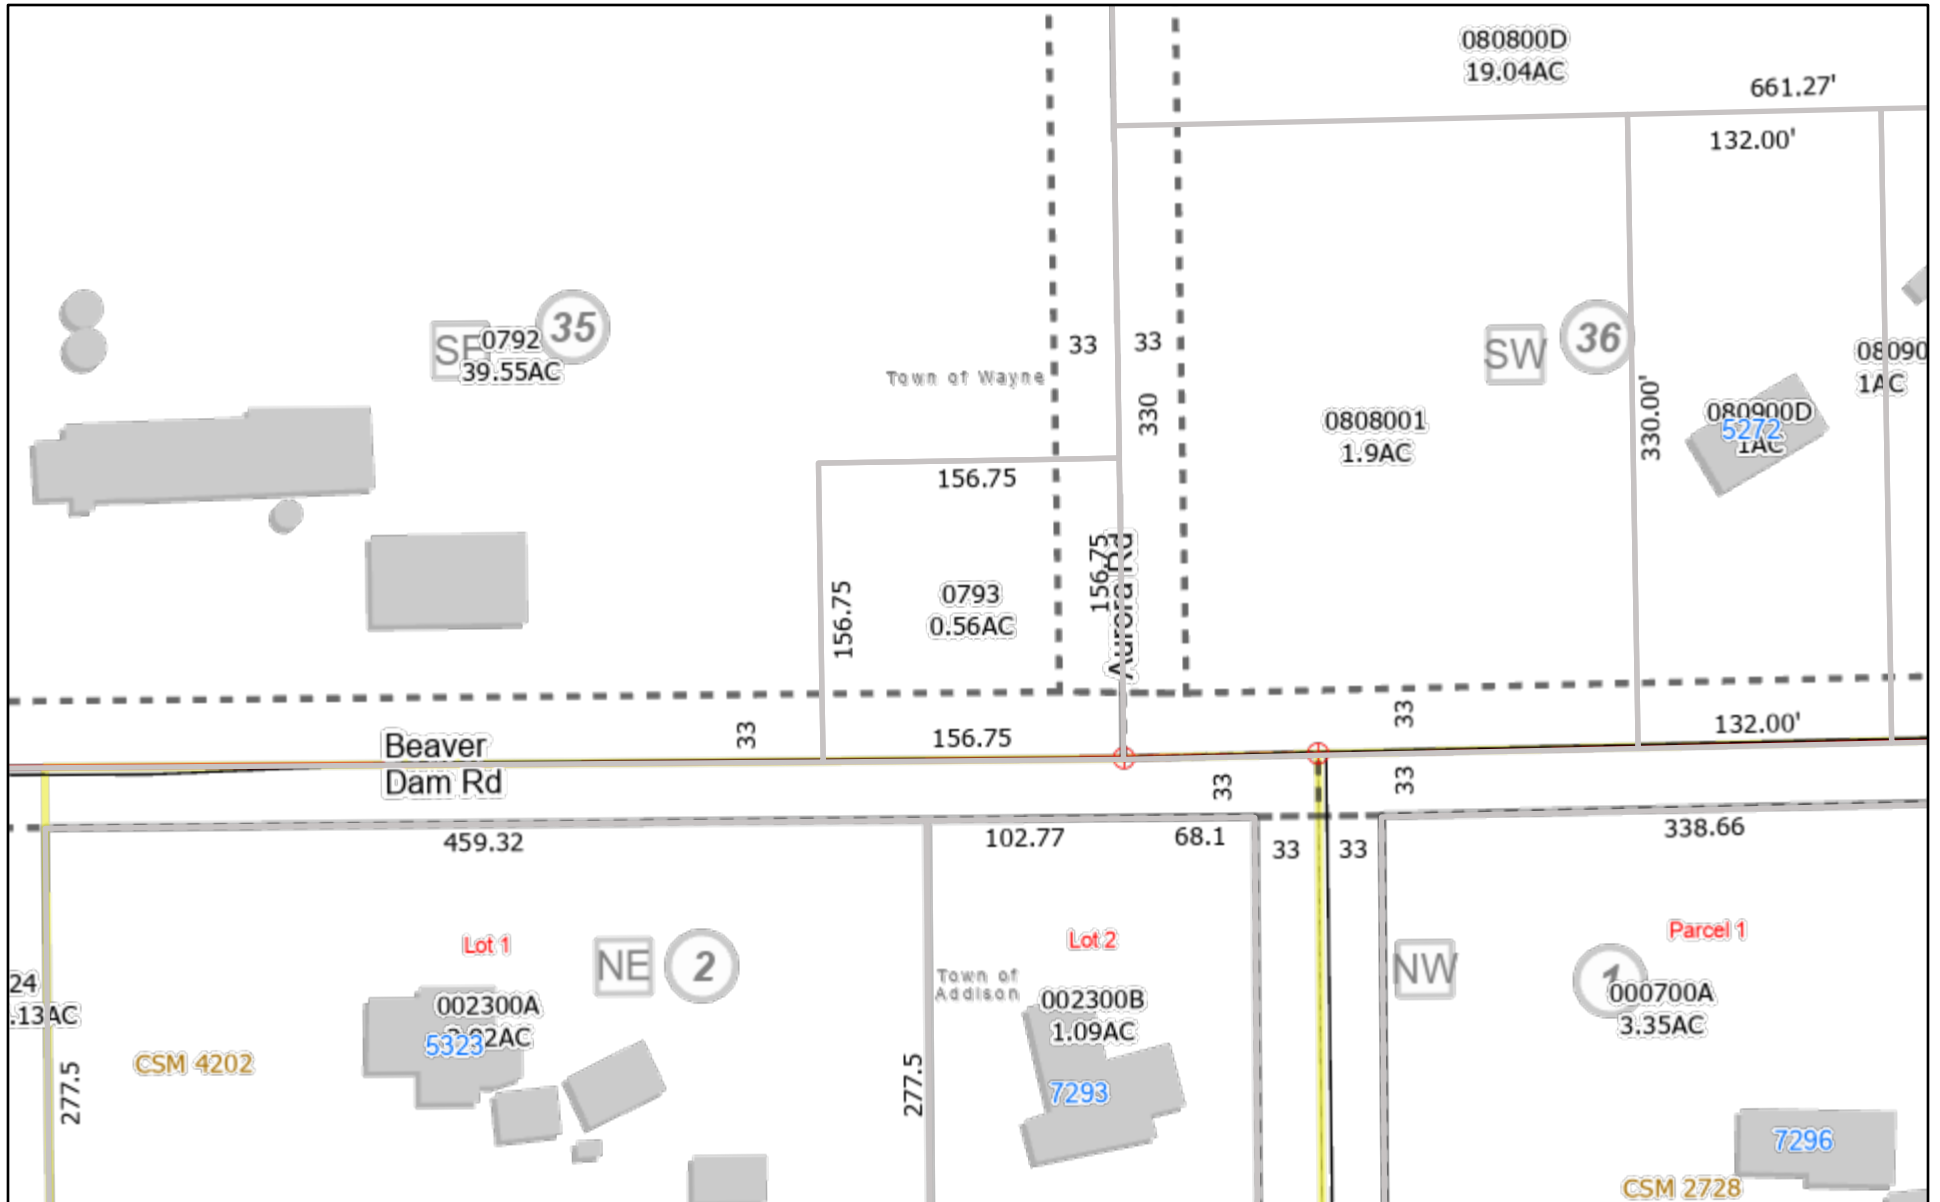

# Washington County, WI

4/14/2026, 1:44:43 PM

- |                         |                   |                      |                             |              |
|-------------------------|-------------------|----------------------|-----------------------------|--------------|
| Address Point           | Lot Number        | Right-of-Way         | PLSS Section                | Municipality |
| Current Parcel          | PLSS Monument     | Plat                 | PLSS Boundary               |              |
| Parcel Taxkey & Acreage | Local Road Labels | Certified Survey Map | Structure Footprints        |              |
| Certified Survey Number | Local Road        | Lot                  | Structure Footprints_Shadow |              |
| Municipality            | PLSS Quarter      |                      |                             |              |