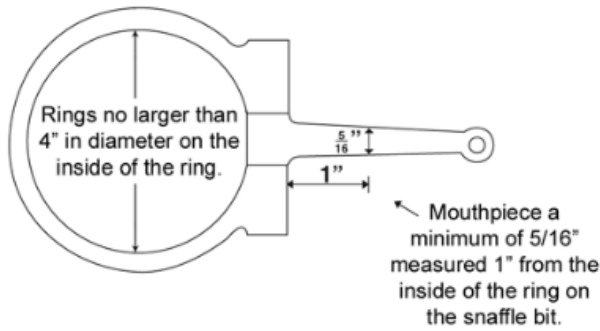

Romel rein hand position

Acceptable:

Unacceptable:

Acceptable Bits

Unacceptable Bits: -0- Score

DONUT BIT

PRONG BIT