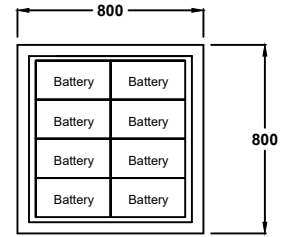

Battery Rack TC6-R

Top View

Isometric View

Front View

Battery Rack

Model	TC6-R
Dimentions	1600x800x800mm (HXWXD)
No. Of Shelves	4
IP Rating	IP20
No. Of battery	Up To 40 12V 60Ah
DC MCCB/Fuse (Optional)	63A, 100A, 125A, 160A
Colour	RAL 9005
Main frame	2.5-3.0 mm
Shelves	2.0 mm
Max. Load Capacity	Approx.1000KG