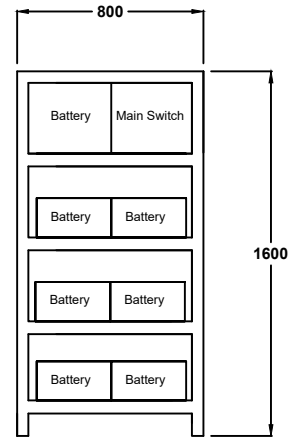

Battery Rack TC6-R

Top View

Isometric View

Front View

Battery Rack

Model	TC6-R
Dimentions	1600x800x800mm (HXWXD)
No. Of Shelves	4
IP Rating	IP20
No. Of battery	Up To 40 12V 60Ah
DC MCCB/Fuse (Optional)	63A, 100A, 125A, 160A
Colour	RAL 9005
Main frame	2.5-3.0 mm
Shelves	2.0 mm
Max. Load Capacity	Approx.1000KG