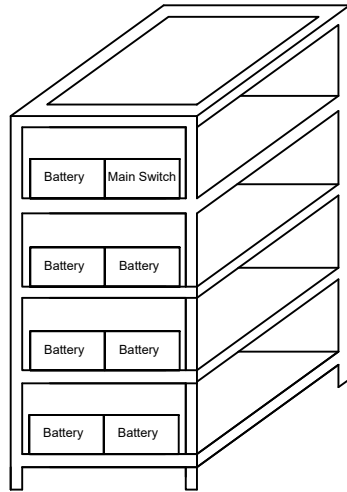

Battery Rack TC6-R

Top View

Isometric View

Front View

Battery Rack

Model	TC6-R
Dimentions	1600x800x800mm (HXWXD)
No. Of Shelves	4
IP Rating	IP20
No. Of battery	Up To 40 12V 60Ah
DC MCCB/Fuse (Optional)	63A, 100A, 125A, 160A
Colour	RAL 9005
Main frame	2.5-3.0 mm
Shelves	2.0 mm
Max. Load Capacity	Approx.1000KG