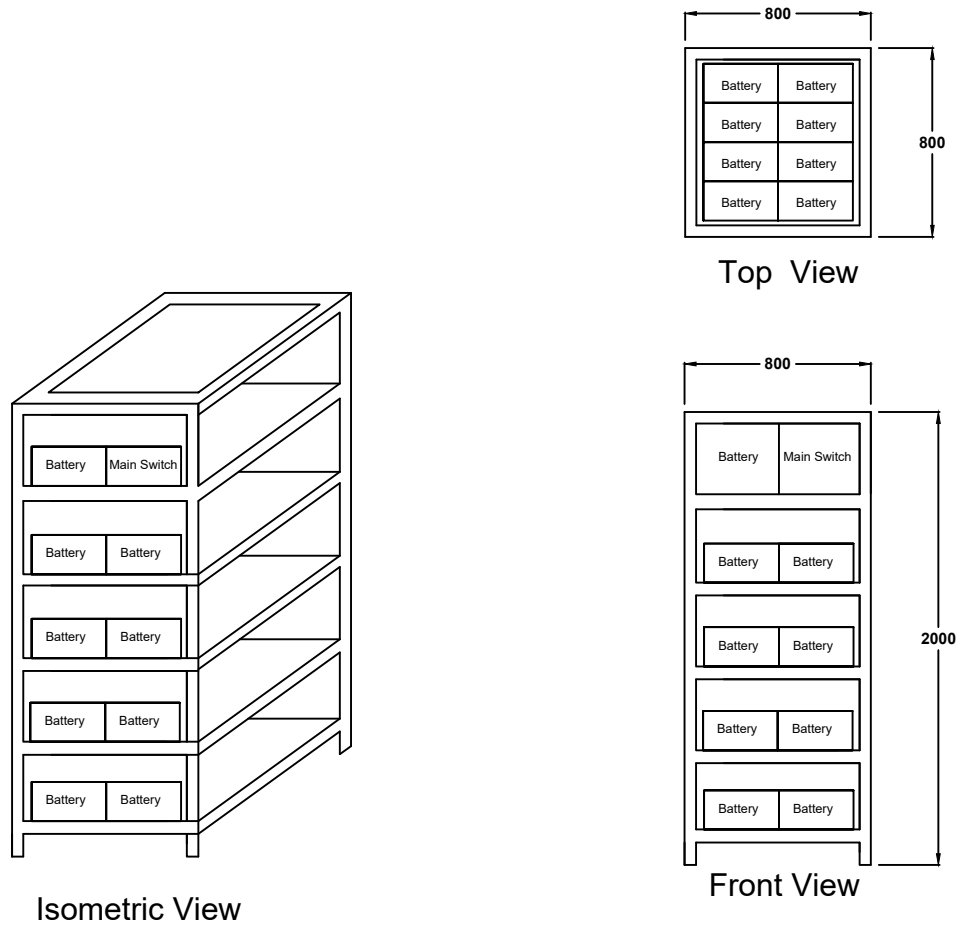

Battery Rack TC7-R

Battery Rack

Model	TC7-R
Dimensions	2000x800x800mm (HXWXD)
No. Of Shelves	5
IP Rating	IP20
No. Of battery	Up To 36 12V 100Ah
DC MCCB/Fuse (Optional)	63A, 100A, 125A, 160A, 250A, 400A
Colour	RAL 9005
Main frame	2.5-3.0 mm
Shelves	2.0 mm
Max. Load Capacity	Approx. 1200KG