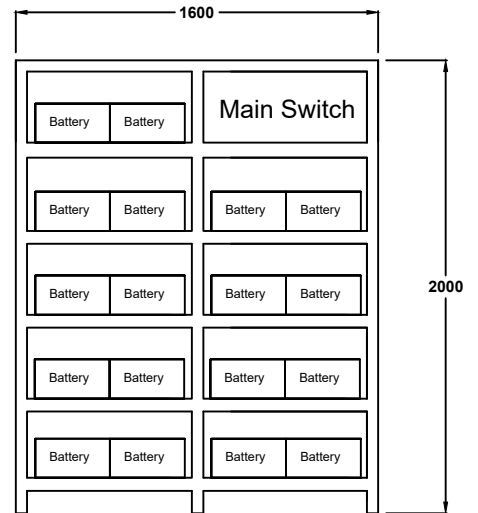

# Battery Rack TC8-R

Isometric View

Top Inside View

Inside Front View

## Battery Rack

<b>Model</b>	<b>TC8-R</b>
<b>Dimintions</b>	<b>2000x1600x800mm ( HXWXD )</b>
<b>No. Of Shelves</b>	<b>5</b>
<b>IP Rating</b>	<b>IP20</b>
<b>No. Of battery</b>	<b>Up To 72 12V 100Ah</b>
<b>DC MCCB/Fuse ( Optional )</b>	<b>63A, 100A, 125A, 160A, 250A, 400A</b>
<b>Colour</b>	<b>RAL 9005</b>
<b>Main frame</b>	<b>2.5-3.0 mm</b>
<b>Shelves</b>	<b>2.0 mm</b>
<b>Max. Load Capacity</b>	<b>Approx. 2000KG</b>