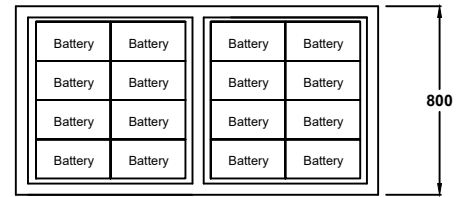

# Battery Rack TC8-R

Isometric View

Top Inside View

Inside Front View

## Battery Rack

<b>Model</b>	<b>TC8-R</b>
<b>Dimintions</b>	<b>2000x1600x800mm ( HXWXD )</b>
<b>No. Of Shelves</b>	<b>5</b>
<b>IP Rating</b>	<b>IP20</b>
<b>No. Of battery</b>	<b>Up To 72 12V 100Ah</b>
<b>DC MCCB/Fuse ( Optional )</b>	<b>63A, 100A, 125A, 160A, 250A, 400A</b>
<b>Colour</b>	<b>RAL 9005</b>
<b>Main frame</b>	<b>2.5-3.0 mm</b>
<b>Shelves</b>	<b>2.0 mm</b>
<b>Max. Load Capacity</b>	<b>Approx. 2000KG</b>