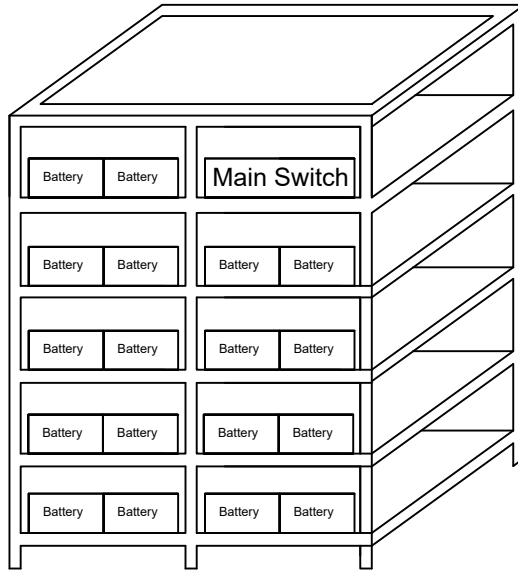

# Battery Rack TC8-R

Isometric View

Top Inside View

Inside Front View

## Battery Rack

<b>Model</b>	<b>TC8-R</b>
<b>Dimintions</b>	<b>2000x1600x800mm ( HXWXD )</b>
<b>No. Of Shelves</b>	<b>5</b>
<b>IP Rating</b>	<b>IP20</b>
<b>No. Of battery</b>	<b>Up To 72 12V 100Ah</b>
<b>DC MCCB/Fuse ( Optional )</b>	<b>63A, 100A, 125A, 160A, 250A, 400A</b>
<b>Colour</b>	<b>RAL 9005</b>
<b>Main frame</b>	<b>2.5-3.0 mm</b>
<b>Shelves</b>	<b>2.0 mm</b>
<b>Max. Load Capacity</b>	<b>Approx. 2000KG</b>