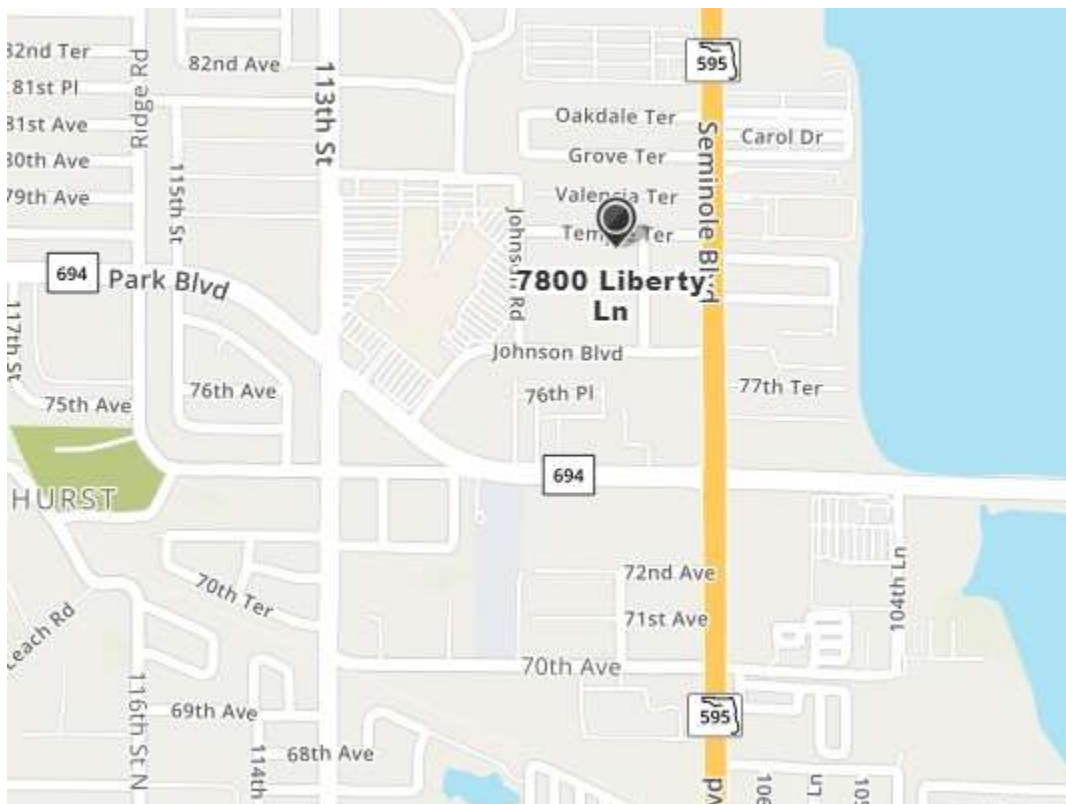

Updated 4/25/2019 9 PM

Barry is in a rehab facility called Freedom Square.

He was just moved to room 104, Bed 2 and his direct line is 727-362-7762. He is happy to receive any cards and phone calls. He's getting better and thankfully, has retained his witty and dry sense of humor. Best time to call him is after 5 PM.

[7800 Liberty Lane](#)
[Seminole, FL 33772](#)

[727-248-0628](#) 694 is the same as Park Blvd. and Gandy Blvd. Gandy Blvd. is the easiest exit off 275 to get to Seminole which is in Pinellas County. It is not in St. Petersburg which is another city in Pinellas County. Would take you about an hour to get there from the south end of the Skyway Bridge.

<https://lifecare.brookdale.com/en/communities/freedom-square.html?cid=yext>