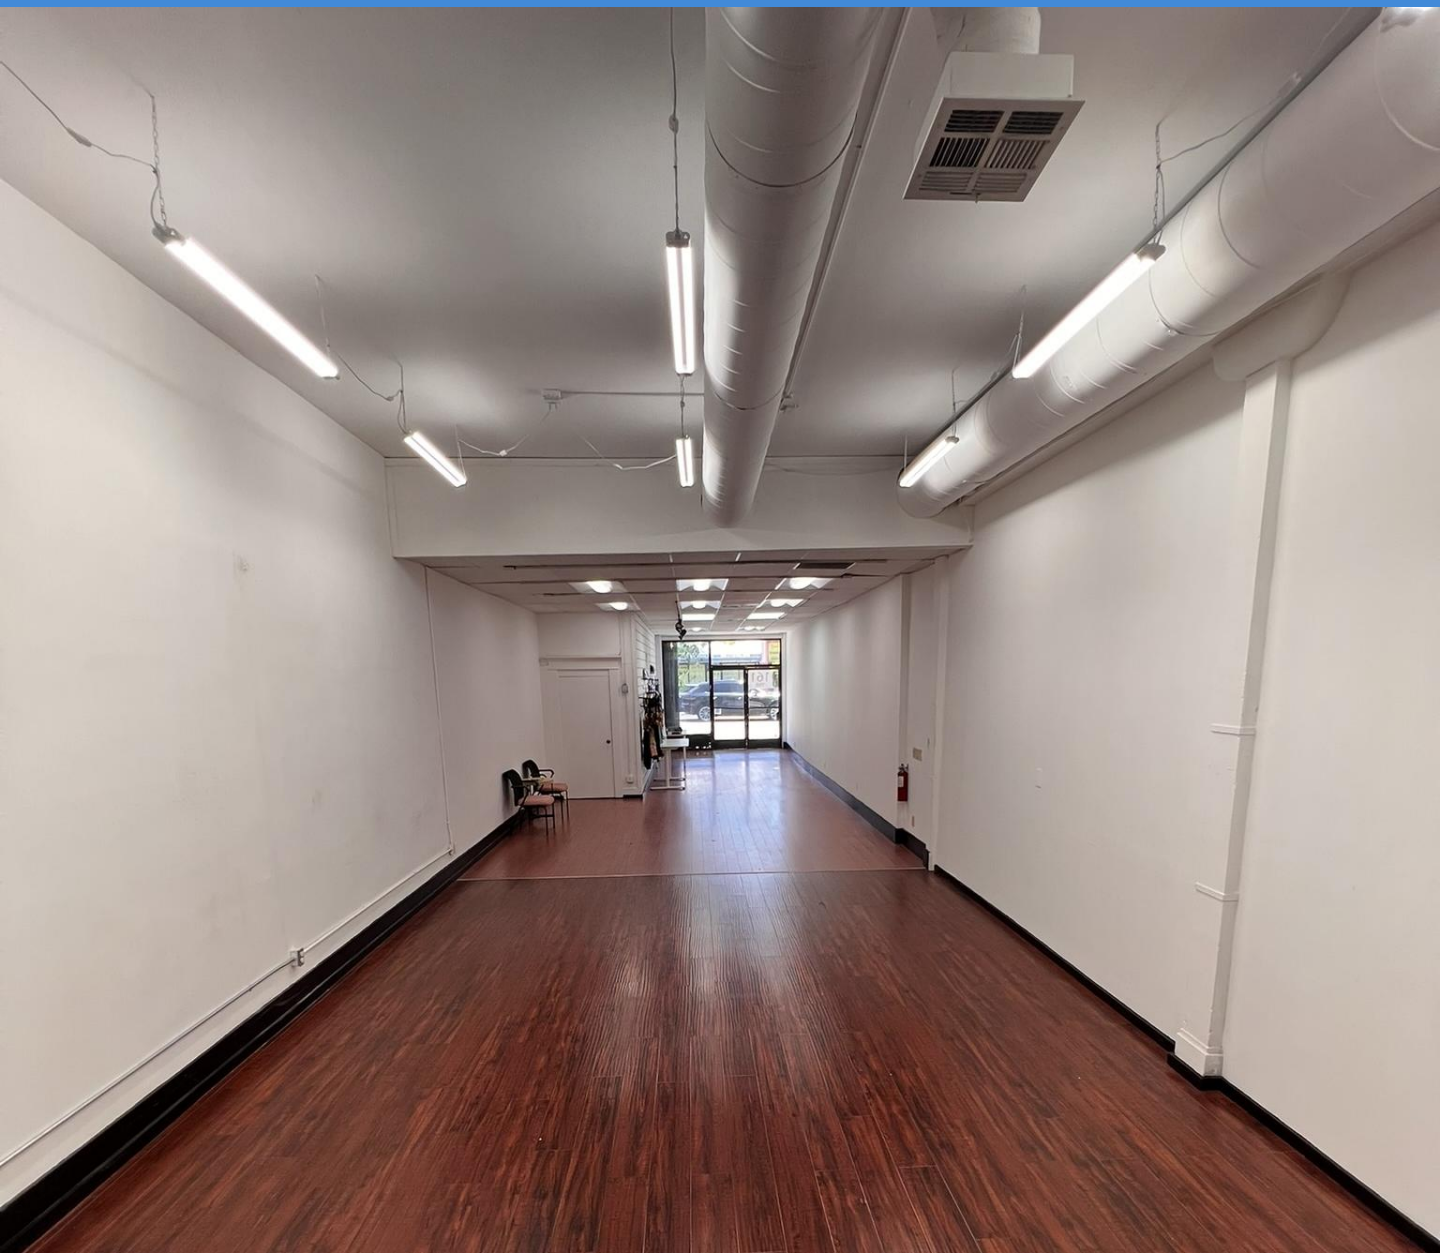

Corporate meetings
Creative workshops
Art exhibitions
Photography sessions
Film and video shoots
Casting sessions
Networking events
Community programs