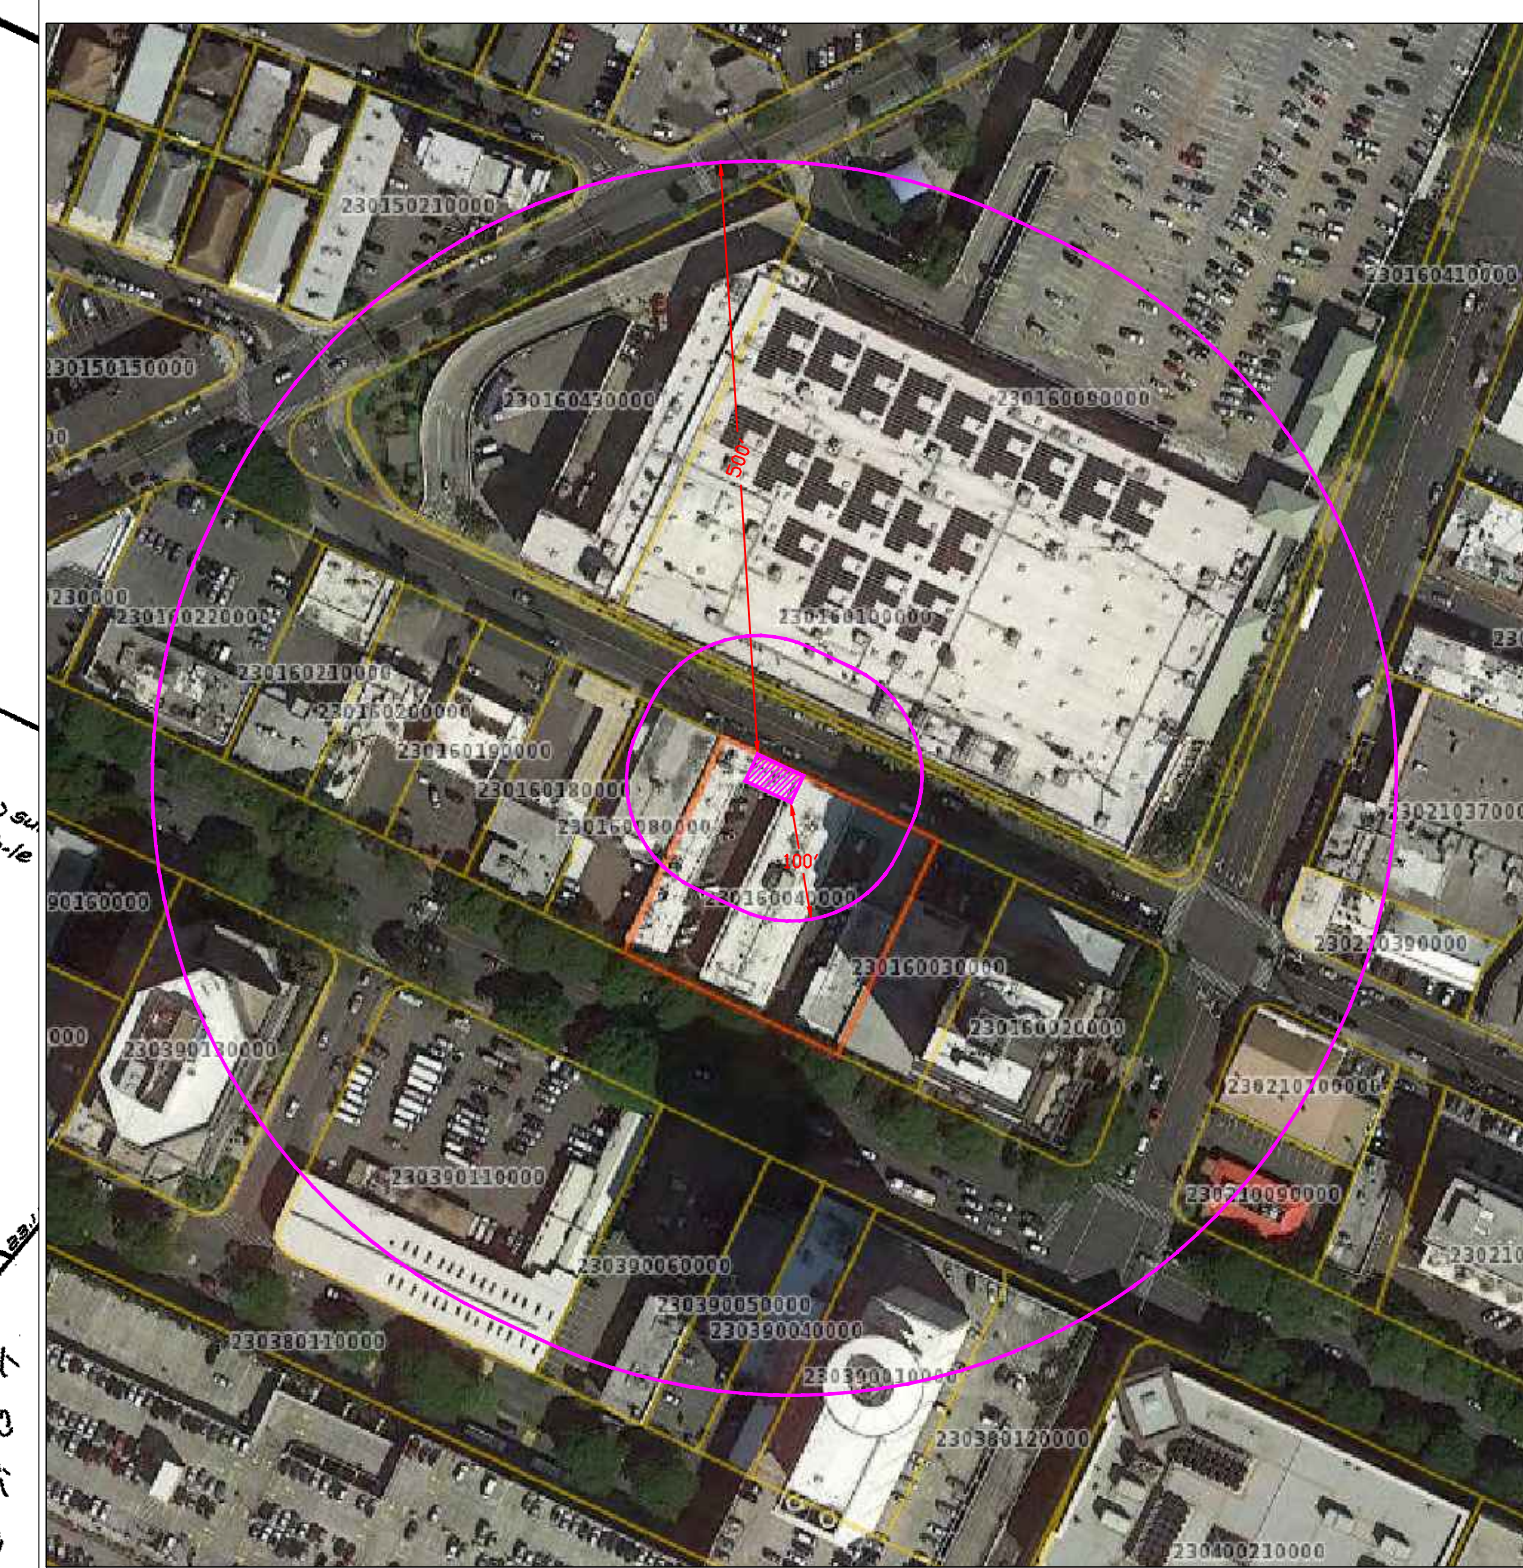

LEGEND

CLUB HOT SPOT
 1440 KAPIOLANI BLVD., C-11
 HONOLULU, HI 96814
 TMK: 2-3-016:004

NOT TO SCALE
 KEY PLAN