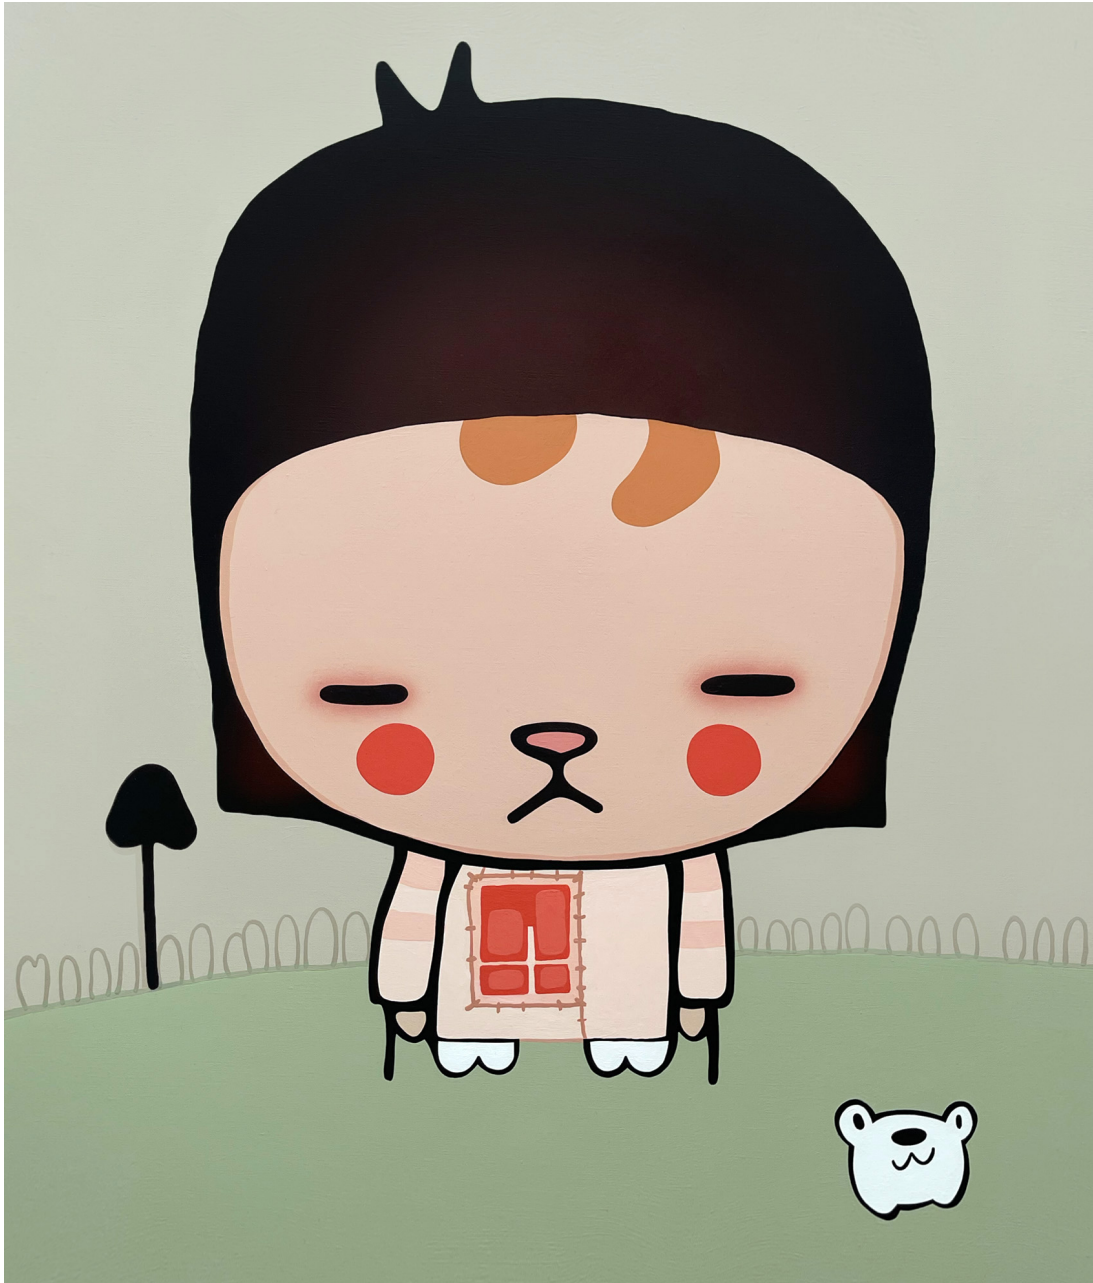

Jojo © a walk in the park
60 x 70 cm
Acrylic on linen
2023