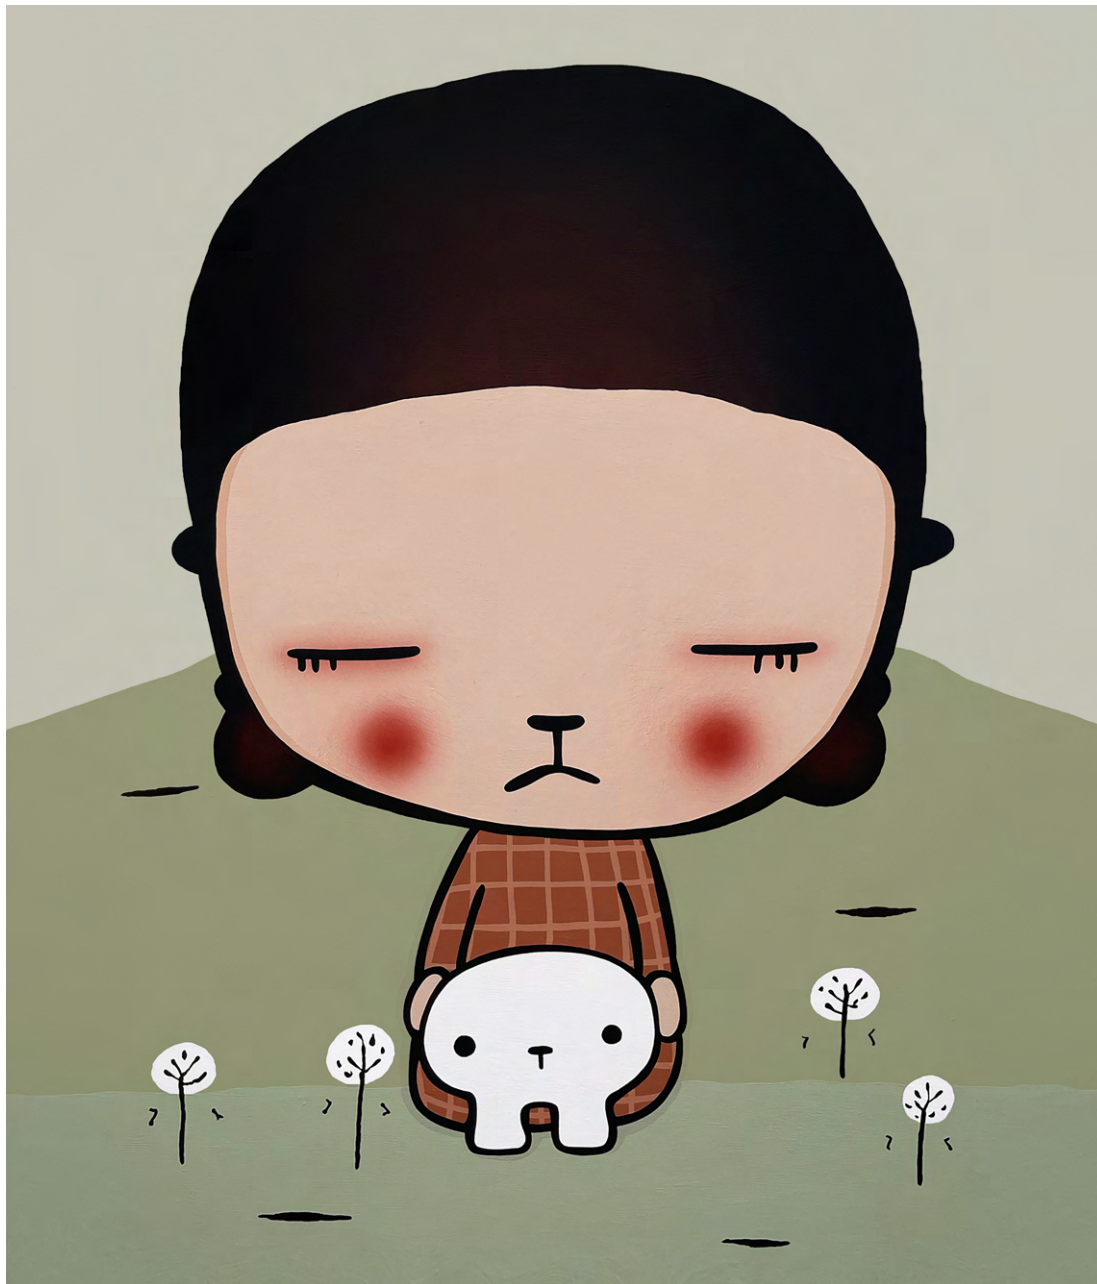

May © close your eyes and make a wish
60 x 70 cm
Acrylic on linen
2023