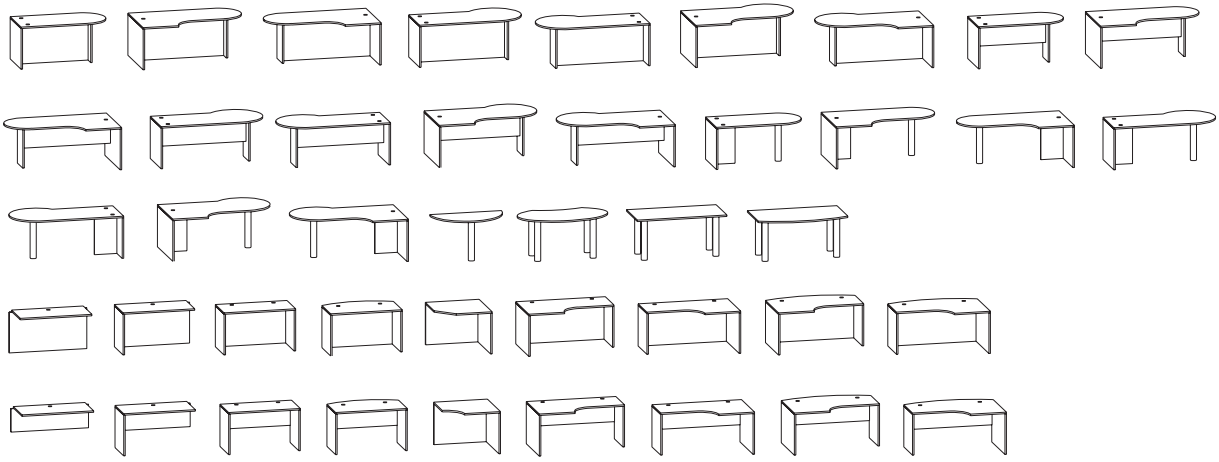

STATEMENT OF LINE

Desks and Returns