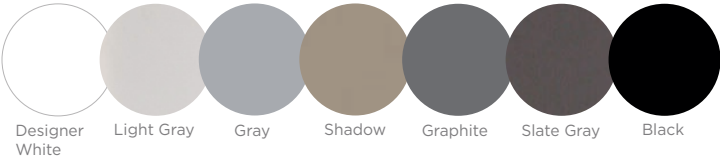

THERMOFUSED LAMINATE

Solid