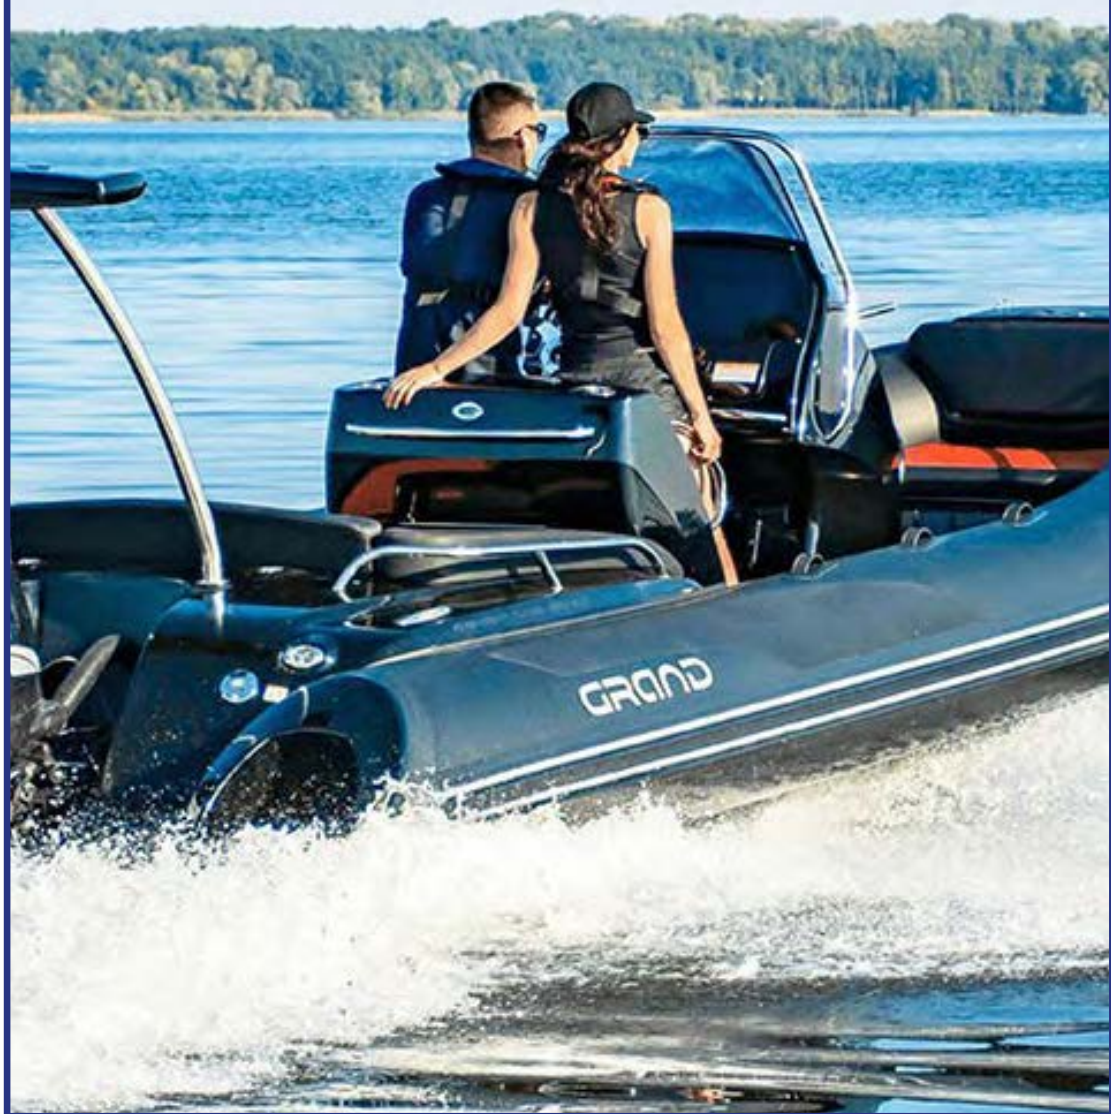

Corker Wine

P02

GRAND

INFLATABLE BOATS

EXHIBITORS

Click on Images to Link

Gibbs Boat Centre

SCHAEFER
YACHTS