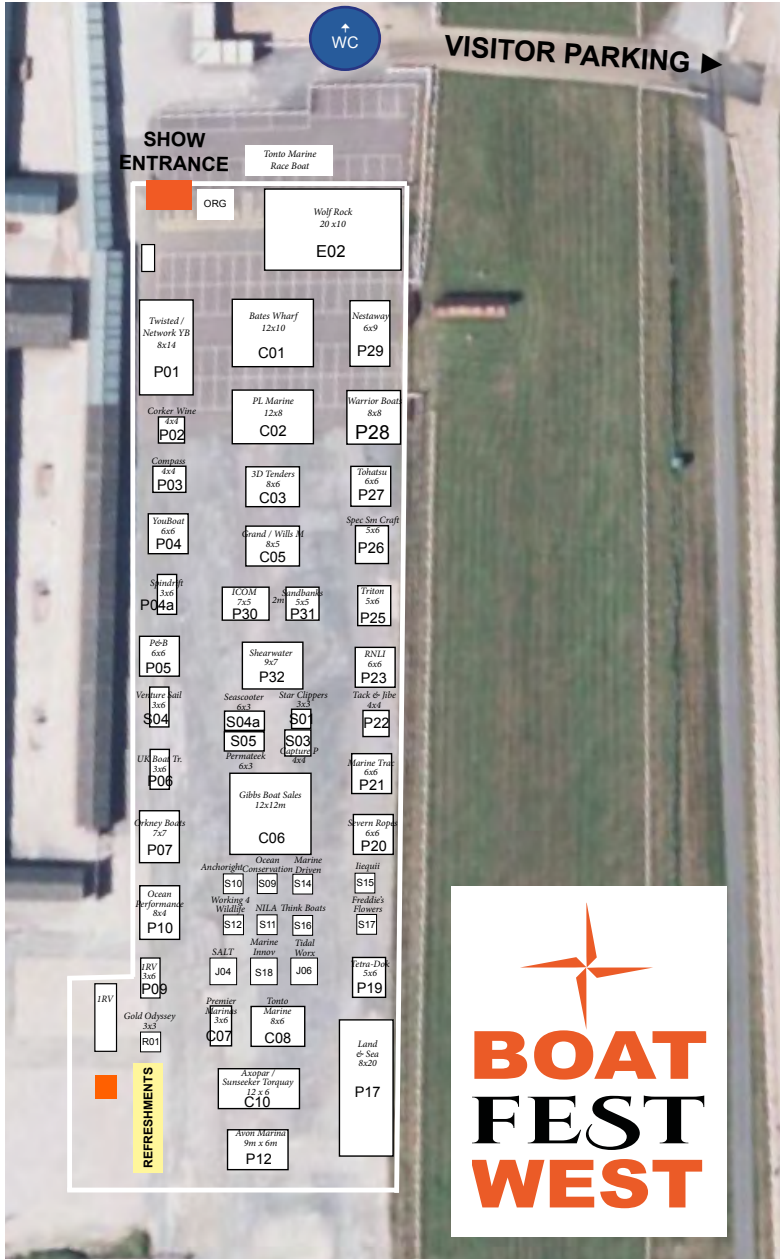

SHOW PLAN

Please Note: The final event plan may feature changes to the one shown below.