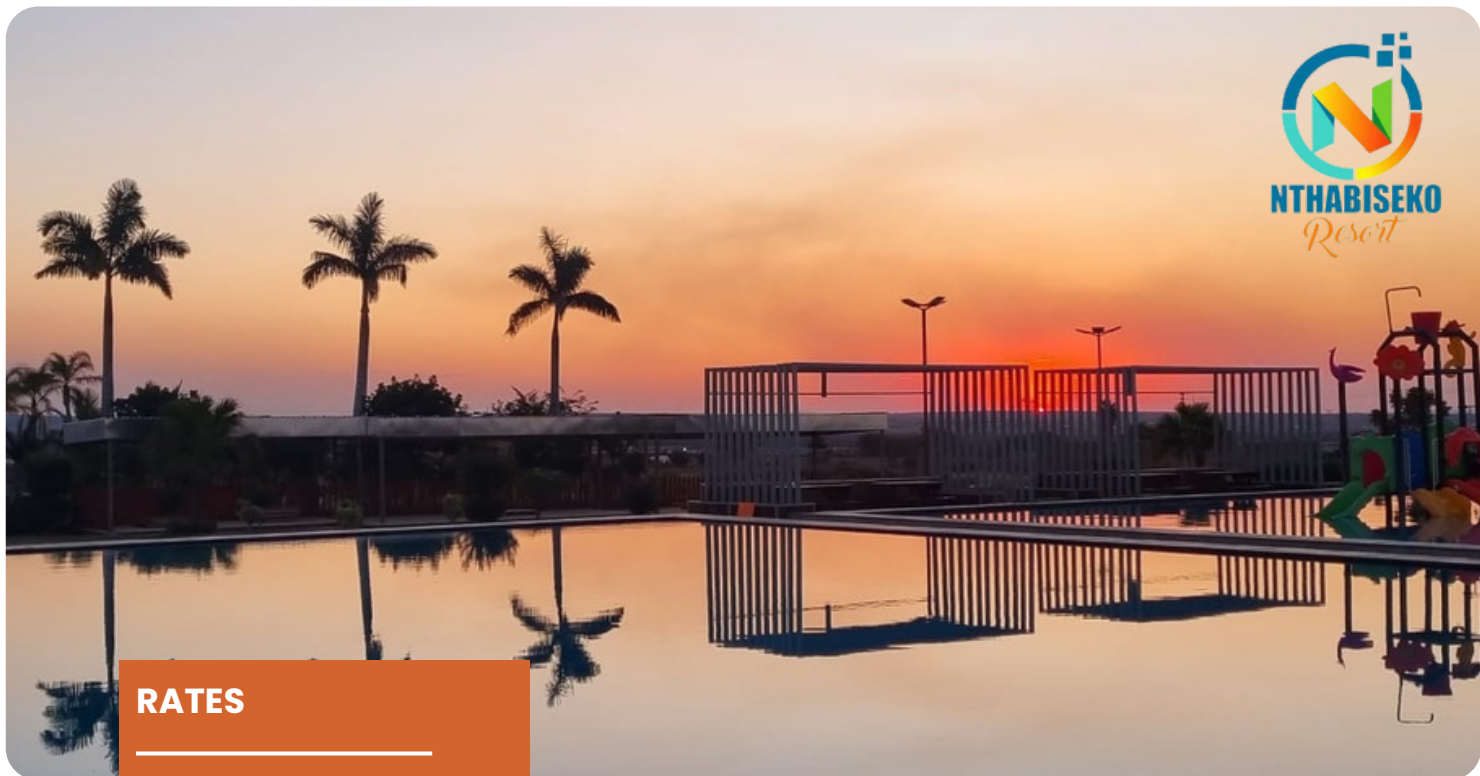

NEWSLETTER

PLACES

FEB 2024 / VOL. 03

RATES

Entrance Fee:

Adults: R100

Children(2-12 Years) : R50

Free for children under 2 years

Cooler Box: Free until further notice

Quad Biking:

R380 per person per quad bike per hour (No under 15's)

CONTACT DETAILS

Reservations and Bookings:

072 712 0404 / 083 964 3625

Physical Address:

Stand No. 10

Mothimako Section,

Ga-Mothiba,

Polokwane

(Situated just 15km away from Mall of the North)

[LEARN MORE](#)