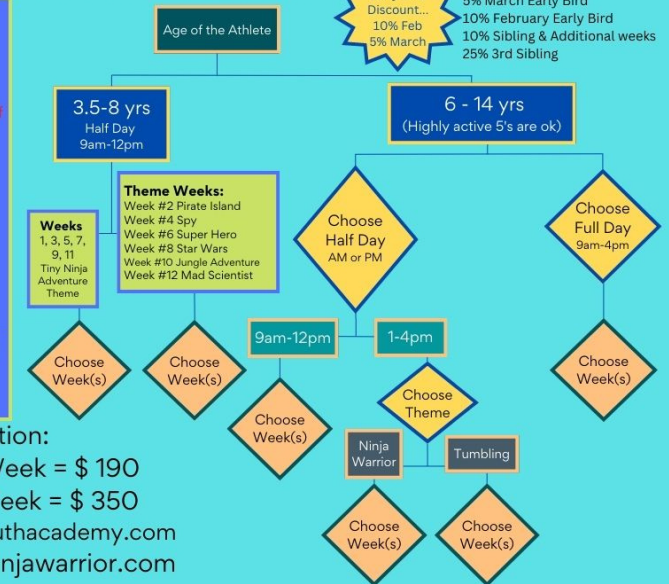

Summer programs start June 5, 2023.

2023 Challenge Week

We're finishing our 2022-2023 School Year programs with a demonstration of our student's progress! Come see them rise to the Challenge!

2023 Ninja Warrior Summer Camp REGISTRATION GUIDE

Weeks available:
 Week #1 June 5-9
 Week #2 June 12-16
 Week #3 June 19-23
 Week #4 June 26-30
 Week #5 July 5-7 *40% off
 Week #6 July 10-14
 Week #7 July 17-21
 Week #8 July 24-28
 Week #9 Jul 31-Aug 4
 Week #10 Aug 7-11
 Week #11 Aug 14-18
 Week #12 Aug 21-25

Extended care is available at \$9/hr WITH RESERVATION ONLY. We offer morning care starting at 7:30am, and afternoon care until 6pm.

Discounts: Choose ONE
 3% Public Service (May combine)
 5% March Early Bird
 10% February Early Bird
 10% Sibling & Additional weeks
 25% 3rd Sibling

Tuition:
 Half Day Week = \$ 190
 Full Day Week = \$ 350
www.kineticyouthacademy.com
www.kineticninja-warrior.com

Summer 2023 CLASSES are available for registration - current passes may be used until they expire. Summer 2023 classes run June 5-August 25, 2023. Register for one class, a month of 4 classes on the same day and time for 4 weeks, or all 12 summer classes. You may also choose to register for a FLEX 4 Pack of 4 classes to schedule throughout the summer, whenever we offer the class - pay a little more for total flexibility. **Makeups MUST be completed by August 25, 2023.**