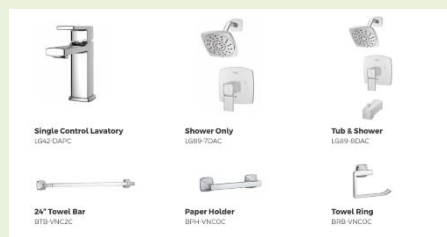

- Biscuit, 6x6
- White, 6x6

STANDARD SHOWER PAN TILE

- Marazzi Arenella 2x2 Mosaic

STANDARD CARPET

- Exactly Right II
- 5 Lb. Cushion/Pad

Pfister Plumbing Fixtures

DECKARD

Bath Fixtures (Chrome)

STELLEN

Kitchen Faucet (Chrome)

CABINETS

STANDARD:

- Kitchencraft SALEM 36" flat panel with crown
- Species: Maple
- Color: Tuscan

UPGRADE 1:

- Kitchencraft SALEM 42" with crown
- Species: Maple, Color: Multiple Stains
- Kitchencraft SOCKHART 42" with crown
- Species: Maple, Color: Multiple Stains