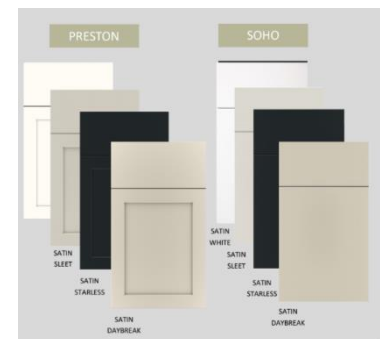

- Biscuit, 6x6
- White, 6x6

STANDARD SHOWER PAN TILE

- Marazzi Arenella 2x2 Mosaic

STANDARD CARPET

- Exactly Right II
- 5 Lb. Cushion/Pad

Pfister Plumbing Fixtures

DECKARD

Bath Fixtures (Chrome)

STELLEN

Kitchen Faucet (Chrome)

CABINETS

STANDARD:

- Kitchencraft SALEM 36" flat panel with crown
- Species: Maple
- Color: Tuscan

UPGRADE 1:

- Kitchencraft SALEM 42" with crown
- Species: Maple, Color: Multiple Stains
- Kitchencraft SOCKHART 42" with crown
- Species: Maple, Color: Multiple Stains

UPGRADE 2:

- Kitchencraft PRESTON 42" with crown
- Species: Maple, Color: Multiple paint
- Kitchencraft SOHO 42" with crown
- Species: Maple, Color: Multiple paint

UPGRADE 3:

- Kitchencraft CONTEMPRA 42" with crown
- Species: Maple, Color: Multiple