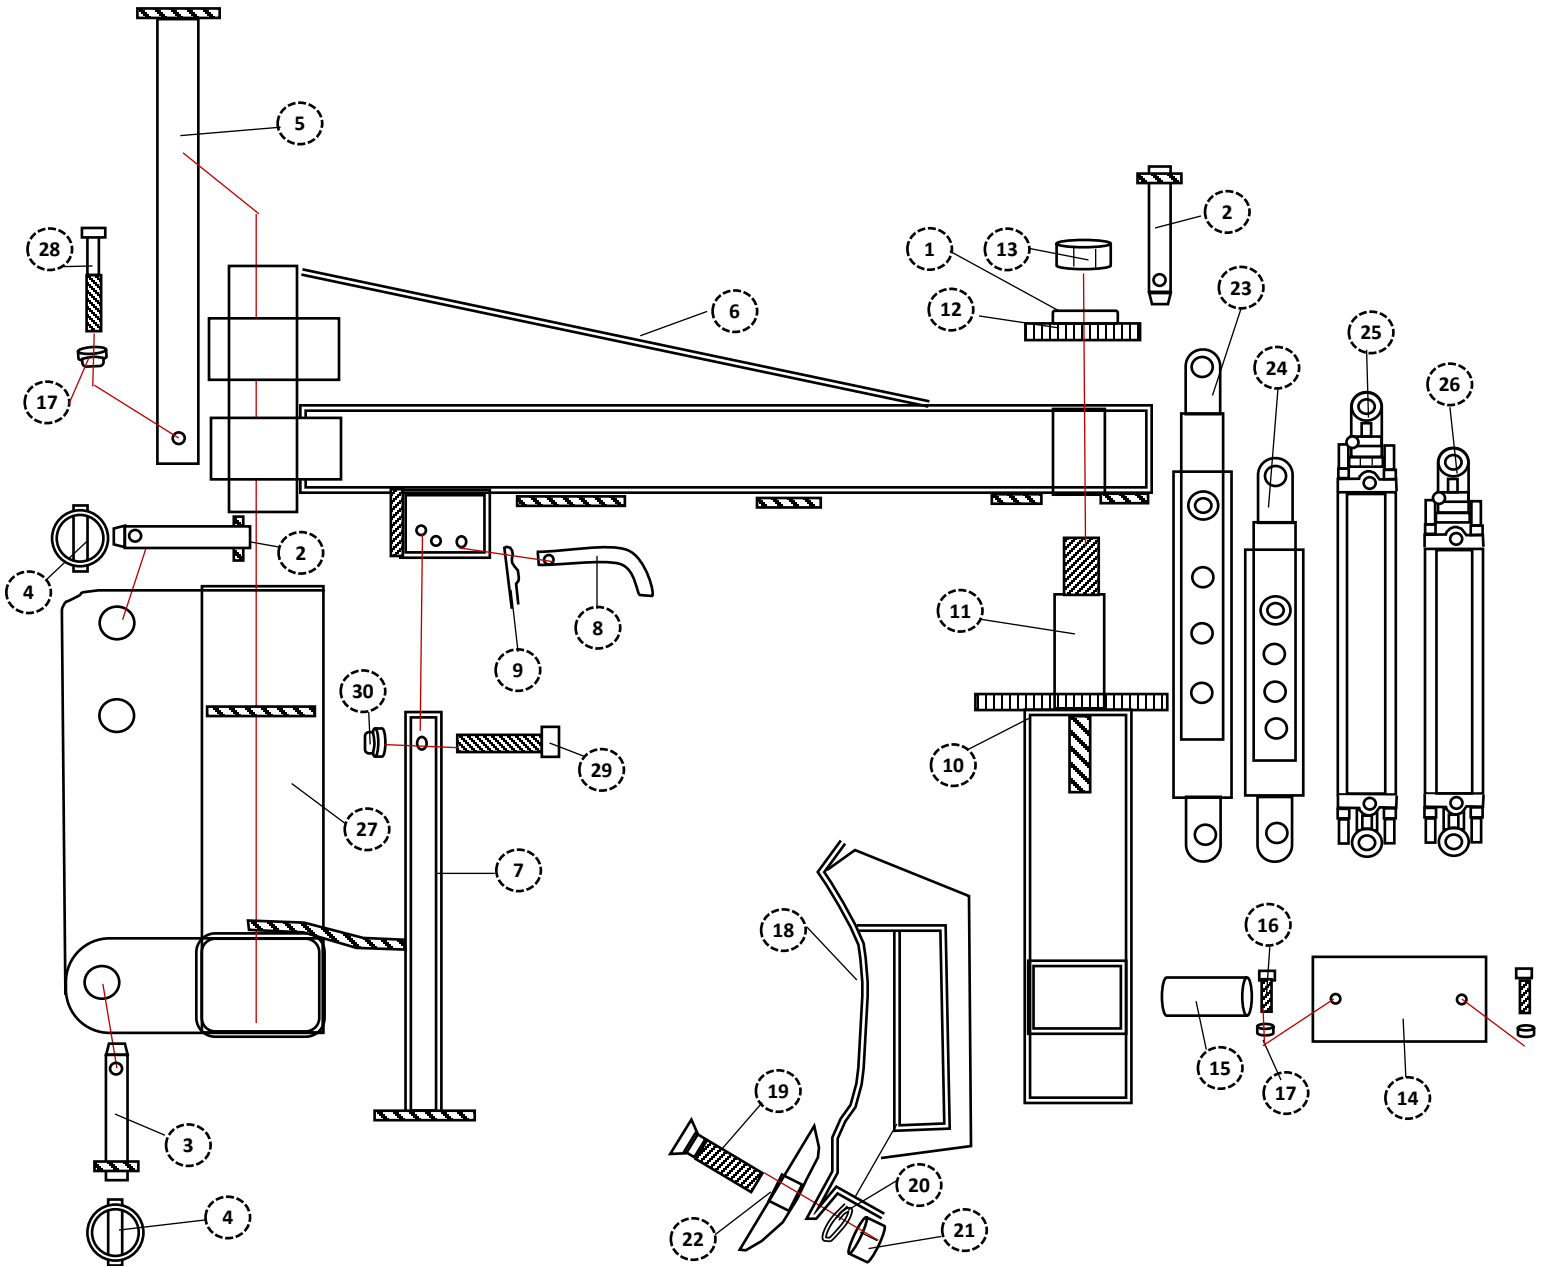

REAR BLADE

LARGE REAR BLADE

EXPANDED PARTS INDEX

		800	900	1000
1	W125F	1	1	1
2	P100500C2TL	1	1	1
3	P118500C2D	2	2	2
4	P716175LY	3	3	3
5	R075110	1	1	1
6	T215118	1	1	1
7	T015114A	1	1	1
8	P050300BL	1	1	1
9	P11	1	1	1
10	C055120A	1	1	1
11	R115171	1	1	1
12	P055106	1	1	1
13	N125L	1	1	1
14	F125211	1	1	1
15	R115101	1	1	1

		800	900	1000
16	B038150	2	2	2
17	N038L	3	3	3
18	P015100/11/22A	1	1	1
19	B058200P	8	9	10
20	W058L	8	9	10
21	N058H	8	9	10
22	CE	1	1	1
23	ML314	1	1	1
24	ML38	1	1	1
25	C314	1	1	1
26	C38	1	1	1
27	P03813A	1	1	1
28	B038250S	1	1	1
29	B050350	1	1	1
30	N050L	3	3	1