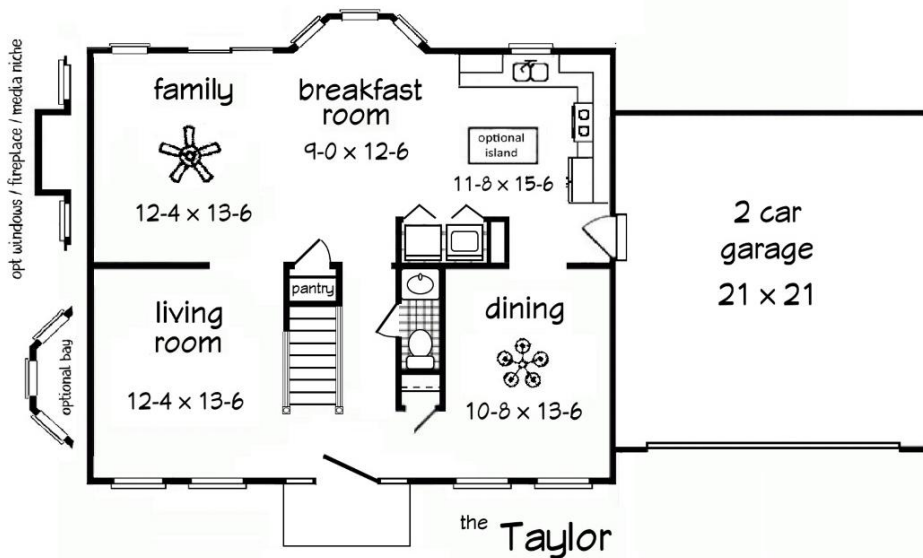

All you want in a classic New England style colonial! Fabulous plan w separate Living room, Dining rm & Family room off large breakfast area & kitchen. Master w luxury bath, and cathedral ceiling, neat entry staircase and overlook from upper hallway are a few things that make this 1900sf colonial a fabulous home!

wonderful 1900sf colonial !

Welcome to Hamlet Homes
 Let's create your home !
 Amanda Wilkinson, Sales Manager
 (540) 207-4609
HamletHomes.NET
AmandaHamletHomes@gmail.com

upper level

options for the Taylor: 1-car garage \$12,800 2-car garage \$19,000, gable in front elevation \$3,000, entertainment 2' bumpout \$1,200 or fireplace \$5,400, add'l fam rm windows \$500/ea, granite countertops \$3,300, kitchen island \$1,500 (w granite add \$600), cat5 outlet \$230/ea, washer & dryer \$1,500, stainless appliances \$1,200, glass door on master shower \$400, laminate hardwood entry & hallway \$500, lam hardwood floor in family room \$850, living room \$850, dining room \$725, breakfast area \$550 ~ it's time to Live New & have fun!