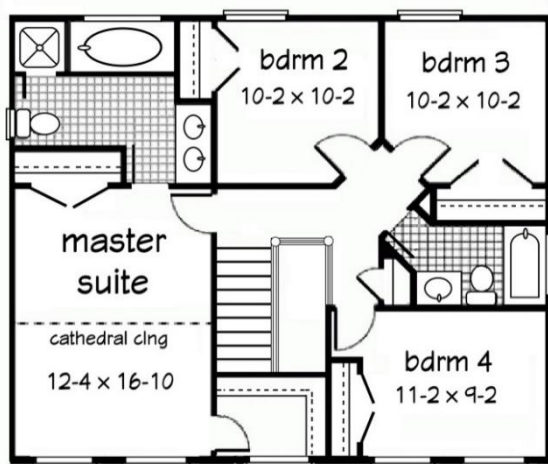

All you want in a classic New England style colonial! Fabulous plan w separate Living room, Dining rm & Family room off large breakfast area & kitchen. Master w luxury bath, and cathedral ceiling, neat entry staircase and overlook from upper hallway are a few things that make this 1900sf colonial a fabulous home!

wonderful 1900sf colonial !

Welcome to Hamlet Homes
 Let's create your home !
 Amanda Wilkinson, Sales Manager
 (540) 207-4609
HamletHomes.NET
AmandaHamletHomes@gmail.com

upper level

options for the Taylor: 1-car garage \$12,800 2-car garage \$19,000, gable in front elevation \$3,000, entertainment 2' bumpout \$1,200 or fireplace \$5,400, add'l fam rm windows \$500/ea, granite countertops \$3,300, kitchen island \$1,500 (w granite add \$600), cat5 outlet \$230/ea, washer & dryer \$1,500, stainless appliances \$1,200, glass door on master shower \$400, laminate hardwood entry & hallway \$500, lam hardwood floor in family room \$850, living room \$850, dining room \$725, breakfast area \$550 ~ it's time to Live New & have fun!